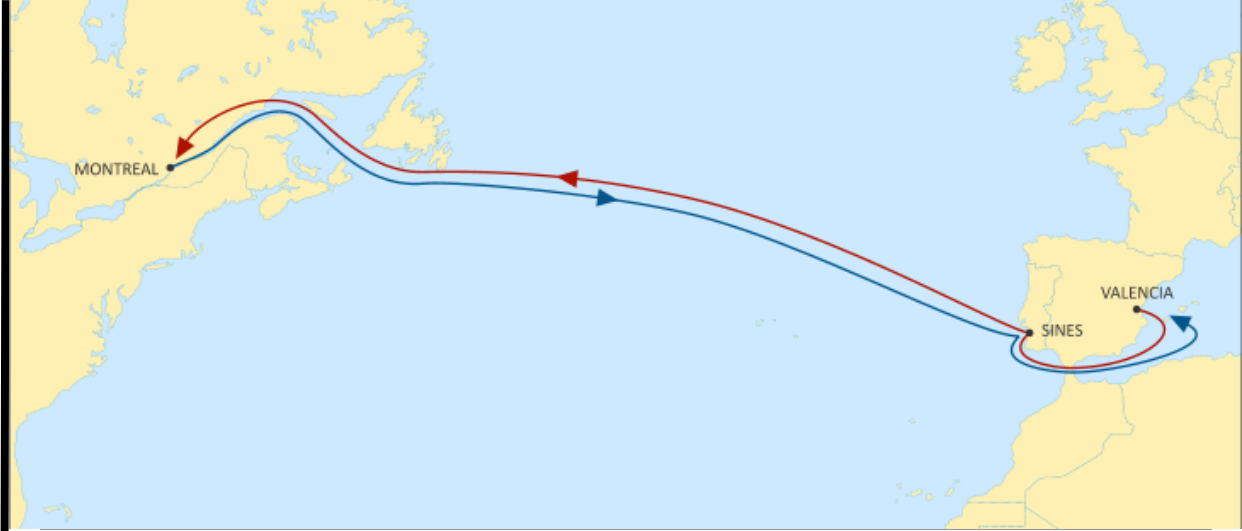

CANADA-EUROPE TRADE SERVICES

2016

EASTBOUND CANADA TO EUROPE

MONTREAL EXPRESS

- Quick transit times to Antwerp, Bremerhaven and Le Havre
- Weekly sailing allows for flexibility and consistent flow of cargo
- Extensive inland network to serve various destinations across continental Europe

POL \ POD	GIOIA TAURO	CIVITAVECCHIA	LA SPEZIA	FOS-SUR-MER	VALENCIA	SINES
VANCOUVER	31	34	36	38	40	42

WESTBOUND EUROPE TO CANADA MONTREAL EXPRESS

- Fully owned terminal and hub in Antwerp provides fast and flexible connections
- Direct weekly service from Liverpool, Le Havre, Bremerhaven, Antwerp to Montreal
- Unrivalled capacity from Antwerp, Bremerhaven and Le Havre
- Connecting Scandinavia and Baltics ports through Antwerp to Canada East Coast

POD \ POL	ANTWERP	BREMERHAVEN	LE HAVRE	LIVERPOOL
MONTREAL	14	11	10	8

WESTBOUND EUROPE TO CANADA CANADA EXPRESS 1

- Quickest transit from Sines to Montreal
- Direct service from Italy and Portugal to Montreal
- Connecting West Mediterranean ports & various other ports around the world through Sines to Canada East Coast

	POL			
POD		GIOIA TAURO	LIVORNO	GENOA
MONTREAL		13	12	11

WESTBOUND EUROPE TO CANADA CANADA EXPRESS 2

- Quickest transit from Valencia to Montreal
- Connecting West Mediterranean ports & various other ports around the world through Sines and Valencia to Canada East Coast