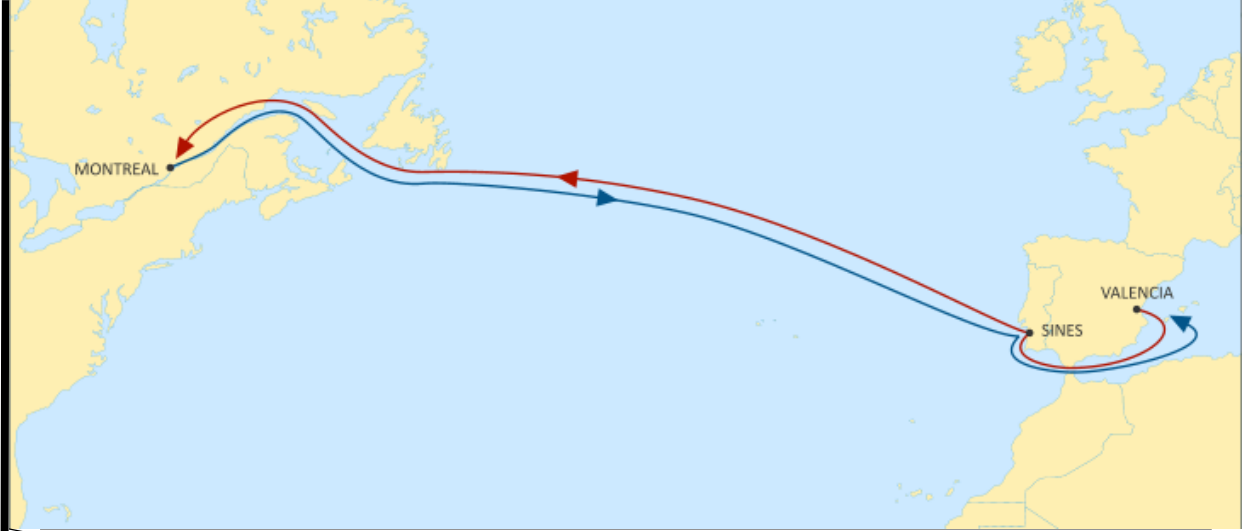

CANADA-EUROPE TRADE SERVICES

2016

EASTBOUND CANADA TO EUROPE

MONTREAL EXPRESS

- Quick transit times to Antwerp, Bremerhaven and Le Havre
- Weekly sailing allows for flexibility and consistent flow of cargo
- Extensive inland network to serve various destinations across continental Europe

POL \ POD	ANTWERP	BREMEHAVEN	LE HAVRE	LIVERPOOL
MONTREAL	9	11	14	15

EASTBOUND CANADA TO EUROPE CANADA EXPRESS 1

- Exclusive direct service to Italy
- Very competitive transit time
- Connecting West Mediterranean ports & various ports around the world through Gioia Tauro

	POD	GIOIA TAURO	LIVORNO	GENOA
POL				
MONTREAL		12	14	15

EASTBOUND CANADA TO EUROPE CANADA EXPRESS 2

- Exclusive direct service to Portugal & Spain
- Very competitive transit time
- Connecting West/North Africa, Middle East, India and Pakistan (IPAK), Greece, Turkey and the Black Sea through our 2 hubs in Sines & Valencia

POL	POD	SINES	VALENCIA
MONTREAL		10	14

EASTBOUND CANADA TO EUROPE CALIFORNIA EXPRESS

- Connecting West Coast Canada to Latin America through our 2 hubs Balboa & Cristobal
- Direct Service to the Mediterranean, where we can connect to various destinations around the world
- Competitive transit time