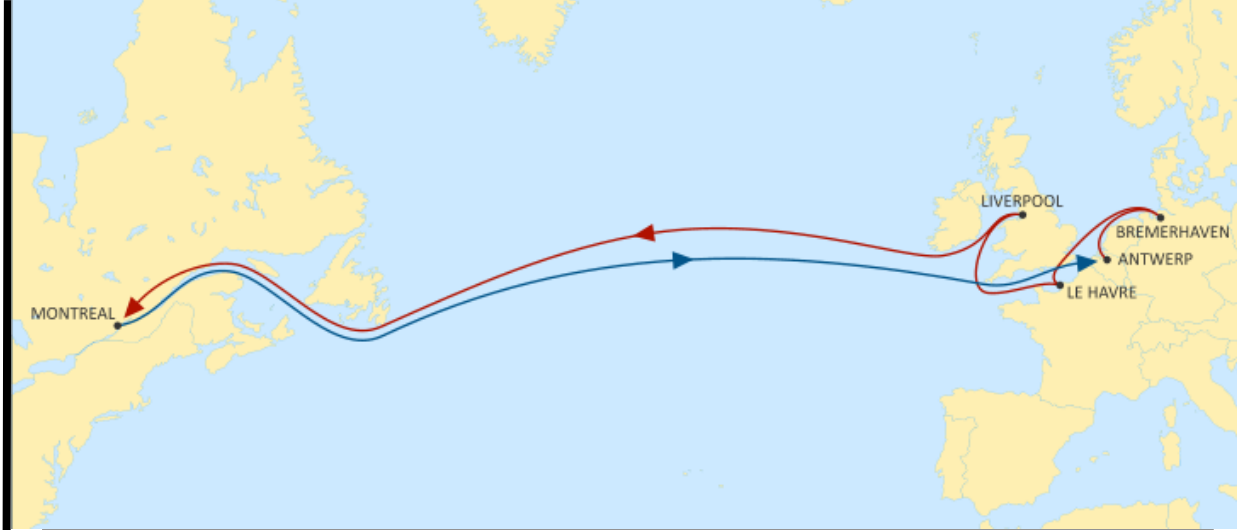

CANADA-EUROPE TRADE SERVICES

2016

EASTBOUND CANADA TO EUROPE

MONTREAL EXPRESS

- Quick transit times to Antwerp, Bremerhaven and Le Havre
- Weekly sailing allows for flexibility and consistent flow of cargo
- Extensive inland network to serve various destinations across continental Europe

POL \ POD	ANTWERP	BREMEHAVEN	LE HAVRE	LIVERPOOL
MONTREAL	9	11	14	15

EASTBOUND CANADA TO EUROPE CANADA EXPRESS 1

- Exclusive direct service to Italy
- Very competitive transit time
- Connecting West Mediterranean ports & various ports around the world through Gioia Tauro

	POD	GIOIA TAURO	LIVORNO	GENOA
POL				
MONTREAL		12	14	15

EASTBOUND CANADA TO EUROPE CANADA EXPRESS 2

- Exclusive direct service to Portugal & Spain
- Very competitive transit time
- Connecting West/North Africa, Middle East, India and Pakistan (IPAK), Greece, Turkey and the Black Sea through our 2 hubs in Sines & Valencia

POL	POD	SINES	VALENCIA
MONTREAL		10	14

EASTBOUND CANADA TO EUROPE CALIFORNIA EXPRESS

- Connecting West Coast Canada to Latin America through our 2 hubs Balboa & Cristobal
- Direct Service to the Mediterranean, where we can connect to various destinations around the world
- Competitive transit time