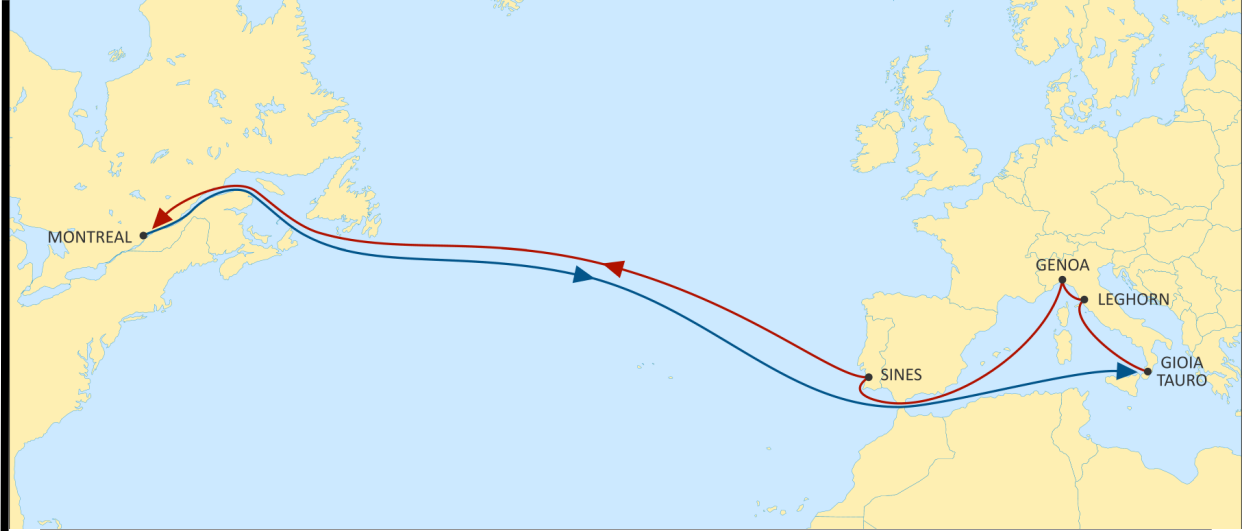

CANADA-EUROPE TRADE SERVICES

2016

EASTBOUND CANADA TO EUROPE

MONTREAL EXPRESS

- Quick transit times to Antwerp, Bremerhaven and Le Havre
- Weekly sailing allows for flexibility and consistent flow of cargo
- Extensive inland network to serve various destinations across continental Europe

POL \ POD	ANTWERP	BREMEHAVEN	LE HAVRE	LIVERPOOL
MONTREAL	9	11	14	15

EASTBOUND CANADA TO EUROPE CANADA EXPRESS 1

- Exclusive direct service to Italy
- Very competitive transit time
- Connecting West Mediterranean ports & various ports around the world through Gioia Tauro

	POD	GIOIA TAURO	LIVORNO	GENOA
POL				
MONTREAL		12	14	15

EASTBOUND CANADA TO EUROPE CANADA EXPRESS 2

- Exclusive direct service to Portugal & Spain
- Very competitive transit time
- Connecting West/North Africa, Middle East, India and Pakistan (IPAK), Greece, Turkey and the Black Sea through our 2 hubs in Sines & Valencia

POL \ POD	GIOIA TAURO	CIVITAVECCHIA	LA SPEZIA	FOS-SUR-MER	VALENCIA	SINES
VANCOUVER	31	34	36	38	40	42

WESTBOUND EUROPE TO CANADA MONTREAL EXPRESS

- Fully owned terminal and hub in Antwerp provides fast and flexible connections
- Direct weekly service from Liverpool, Le Havre, Bremerhaven, Antwerp to Montreal
- Unrivalled capacity from Antwerp, Bremerhaven and Le Havre
- Connecting Scandinavia and Baltics ports through Antwerp to Canada East Coast