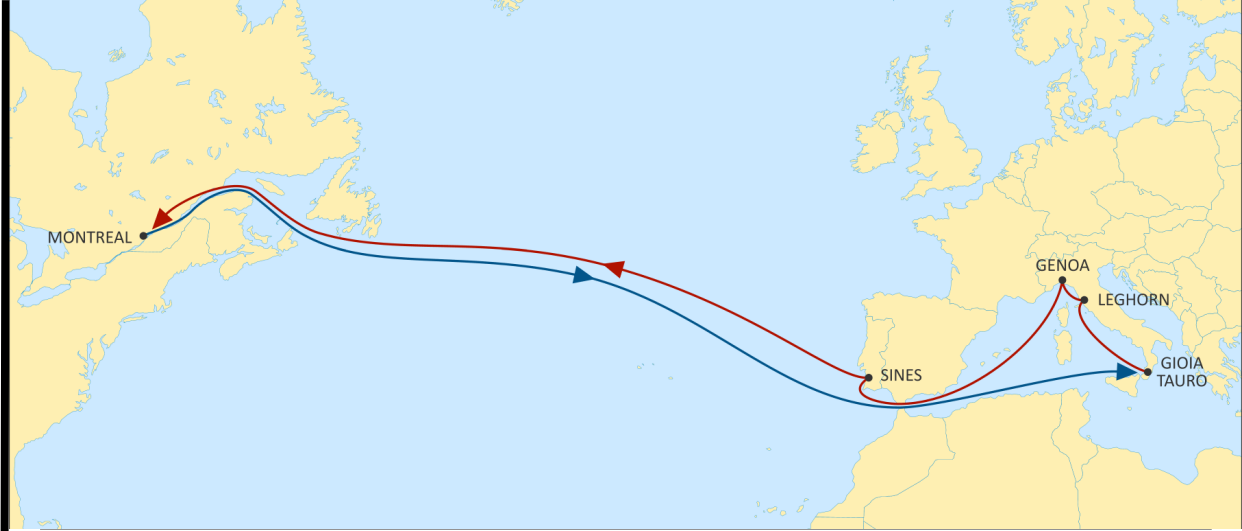

CANADA-EUROPE TRADE SERVICES

2016

EASTBOUND CANADA TO EUROPE

MONTREAL EXPRESS

- Quick transit times to Antwerp, Bremerhaven and Le Havre
- Weekly sailing allows for flexibility and consistent flow of cargo
- Extensive inland network to serve various destinations across continental Europe

POL	POD	SINES	VALENCIA
MONTREAL		10	14

EASTBOUND CANADA TO EUROPE CALIFORNIA EXPRESS

- Connecting West Coast Canada to Latin America through our 2 hubs Balboa & Cristobal
- Direct Service to the Mediterranean, where we can connect to various destinations around the world
- Competitive transit time

POL \ POD	GIOIA TAURO	CIVITAVECCHIA	LA SPEZIA	FOS-SUR-MER	VALENCIA	SINES
VANCOUVER	31	34	36	38	40	42

WESTBOUND EUROPE TO CANADA MONTREAL EXPRESS

- Fully owned terminal and hub in Antwerp provides fast and flexible connections
- Direct weekly service from Liverpool, Le Havre, Bremerhaven, Antwerp to Montreal
- Unrivalled capacity from Antwerp, Bremerhaven and Le Havre
- Connecting Scandinavia and Baltics ports through Antwerp to Canada East Coast

POD \ POL	ANTWERP	BREMERHAVEN	LE HAVRE	LIVERPOOL
MONTREAL	14	11	10	8

WESTBOUND EUROPE TO CANADA CANADA EXPRESS 1

- Quickest transit from Sines to Montreal
- Direct service from Italy and Portugal to Montreal
- Connecting West Mediterranean ports & various other ports around the world through Sines to Canada East Coast