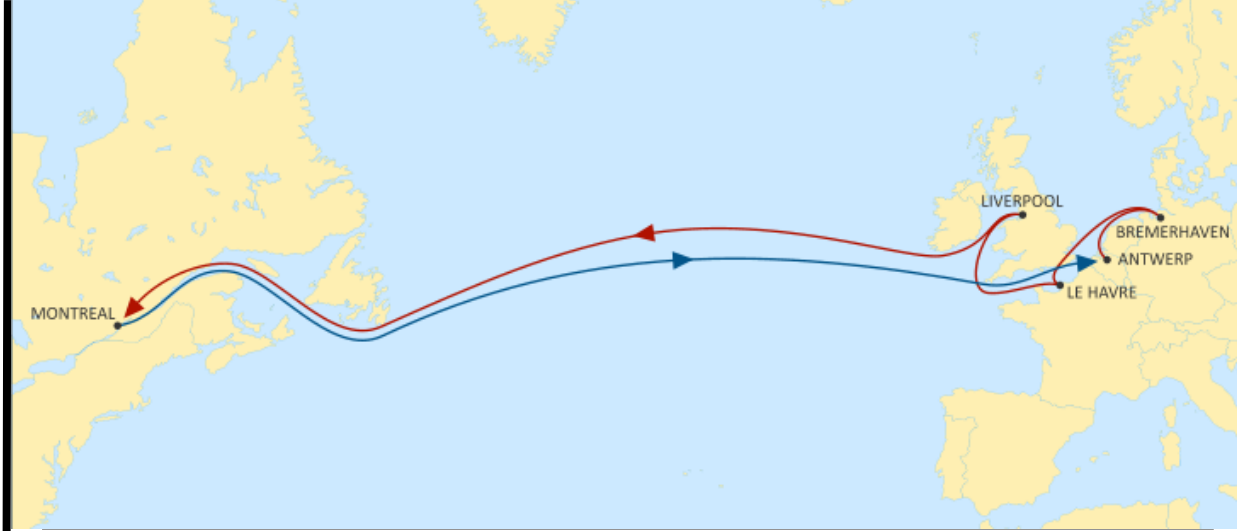

CANADA-EUROPE TRADE SERVICES

2016

EASTBOUND CANADA TO EUROPE

MONTREAL EXPRESS

- Quick transit times to Antwerp, Bremerhaven and Le Havre
- Weekly sailing allows for flexibility and consistent flow of cargo
- Extensive inland network to serve various destinations across continental Europe

POL	POD	SINES	VALENCIA
MONTREAL		10	14

EASTBOUND CANADA TO EUROPE CALIFORNIA EXPRESS

- Connecting West Coast Canada to Latin America through our 2 hubs Balboa & Cristobal
- Direct Service to the Mediterranean, where we can connect to various destinations around the world
- Competitive transit time

POL \ POD	GIOIA TAURO	CIVITAVECCHIA	LA SPEZIA	FOS-SUR-MER	VALENCIA	SINES
VANCOUVER	31	34	36	38	40	42

WESTBOUND EUROPE TO CANADA MONTREAL EXPRESS

- Fully owned terminal and hub in Antwerp provides fast and flexible connections
- Direct weekly service from Liverpool, Le Havre, Bremerhaven, Antwerp to Montreal
- Unrivalled capacity from Antwerp, Bremerhaven and Le Havre
- Connecting Scandinavia and Baltics ports through Antwerp to Canada East Coast

POD \ POL	ANTWERP	BREMERHAVEN	LE HAVRE	LIVERPOOL
MONTREAL	14	11	10	8

WESTBOUND EUROPE TO CANADA CANADA EXPRESS 1

- Quickest transit from Sines to Montreal
- Direct service from Italy and Portugal to Montreal
- Connecting West Mediterranean ports & various other ports around the world through Sines to Canada East Coast