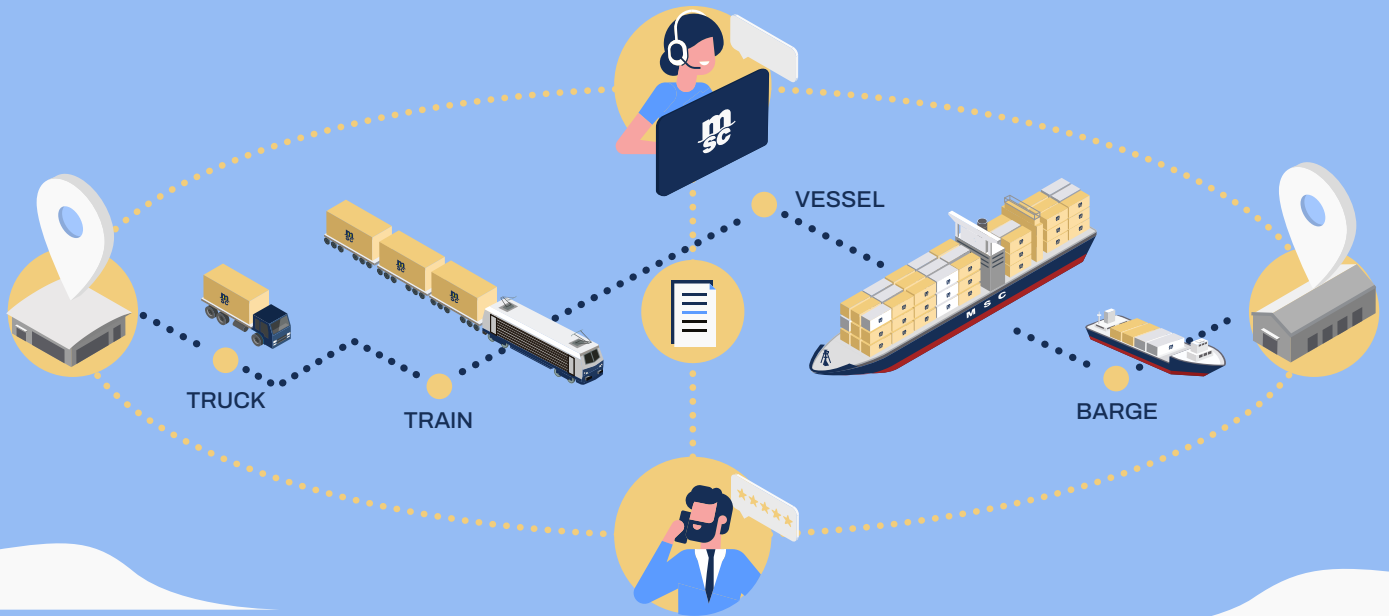

SWITCHING FROM ROAD TO SEA TRANSPORT IN EUROPE IS SIMPLE.

FROM PICK-UP TO DELIVERY, WE'VE GOT YOU COVERED WITH THE HELP OF OUR SHORT SEA EXPERTS.

LOADING AND SEALING A CONTAINER FOR A SAFE JOURNEY.

LOADING DOCK OR RAMP

FORKLIFT OR TRANSPALLET

SEALING

CHOOSING THE RIGHT CONTAINER FOR YOUR CARGO CAPACITY AND TYPE.

DRY CARGO

20DV	10 ^x STANDARD PALLETS 11 ^x EUROPALLETS	40HC	21 ^x STANDARD PALLETS 25 ^x EUROPALLETS
40DV	21 ^x STANDARD PALLETS 25 ^x EUROPALLETS	40PW	24 ^x STANDARD PALLETS 30 ^x EUROPALLETS