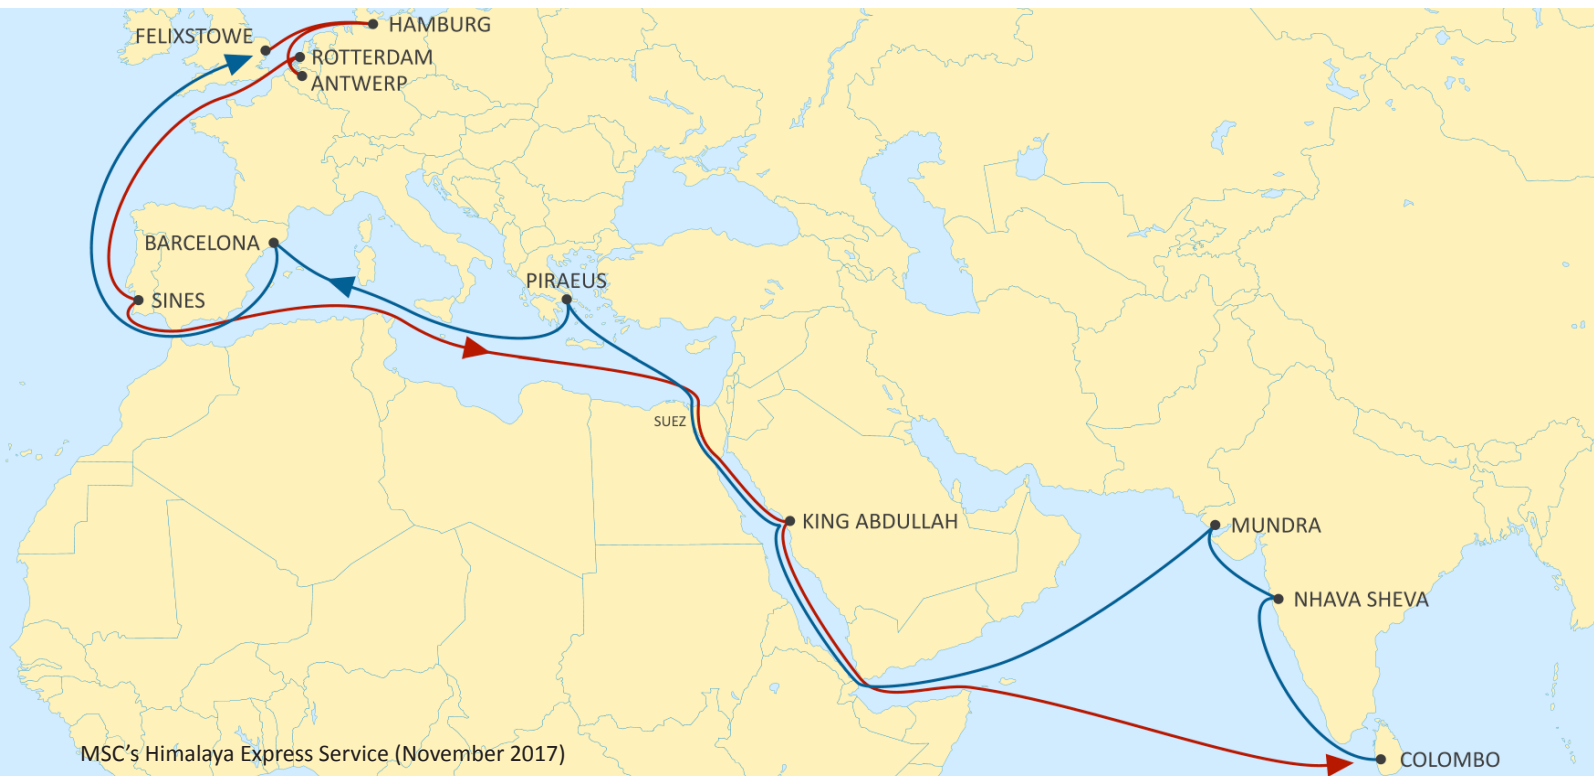

## MSC'S IMPORT INDIA SERVICES

MSC's India service delivers market-leading transits and the widest port coverage between Pakistan, India, Sri Lanka and the UK, across four weekly services to 7 UK regional ports: Southampton, Felixstowe, London Gateway, Liverpool, Teesport, Grangemouth & Bristol.

Our India services go beyond the port, delivering you leading landside transport options via MSC's own fleet of trucks and trains, moving your cargo closer to its final destination in the UK.

**REFER TO AUSTRALIA EXPRESS  
ROUTING GUIDE BELOW**

IPAK SERVICE	DEPARTING	SOU	FXT	ANR	LIV	TEE	GRG	BRS
PORT QASIM	THURSDAY	25	30	28	35	35	36	38
NHAVA SHEVA	SUNDAY	22						
HAZIRA	MONDAY	21	26	24	31	31	32	34
MUNDRA	WEDNESDAY	19						