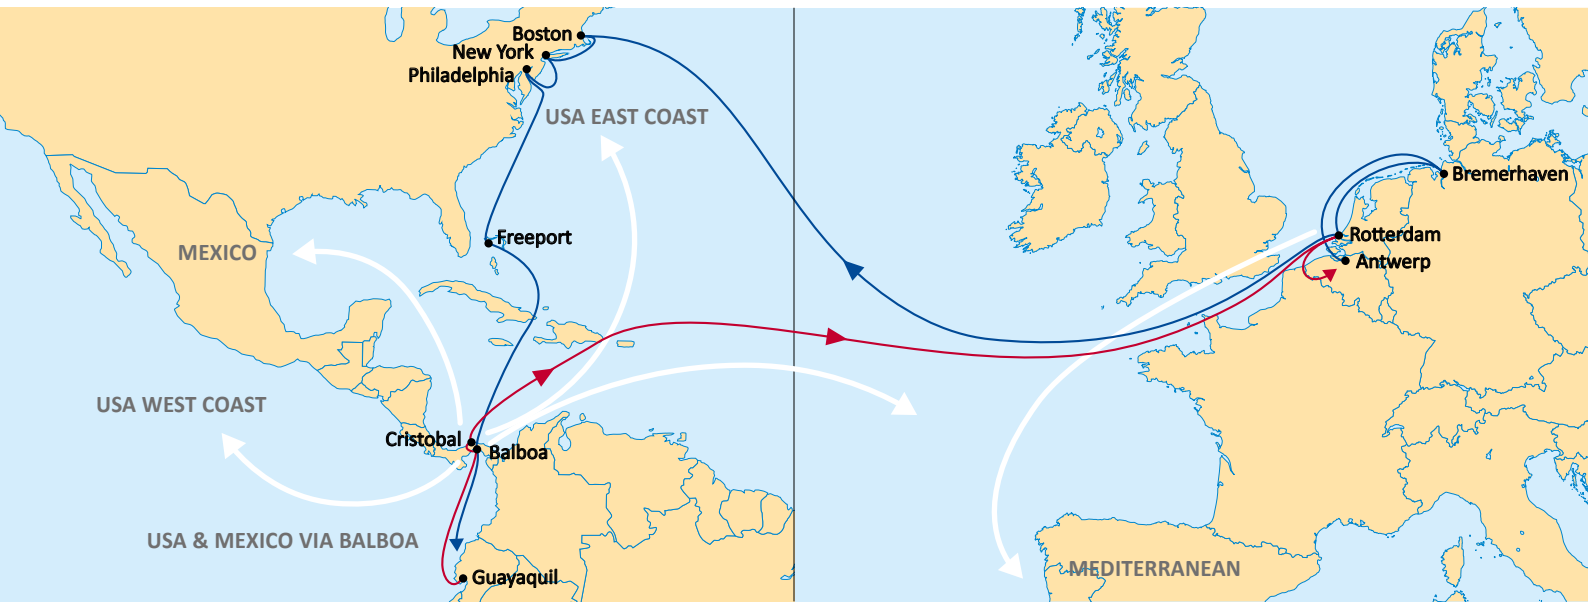

WHEREVER YOUR DESTINATION WE WILL HANDLE IT FOR YOU

GLOBAL AND LOCAL EXPERTISE

Each MSC's Trade Manager has an in-depth understanding of the individual / overseas markets and the dynamics of specific trades. This expertise enables them to provide you with market conditions and local advice on factors affecting your shipments.

- Terminal conditions
- Local or overseas transport infrastructure
- Berthing delays or congestion
- Local or overseas regulatory and political changes
- Any relevant customs procedures

NORTH WEST CONTINENT

	ROTTERDAM	AMSTERDAM via RTM	ANTWERP	BREMERHAVEN	HAMBURG via Bremerhaven
GUAYAQUIL	18	19	19	20	21

SCANDINAVIA

	TALLINN
GUAYAQUIL	25

MEDITERRANEAN

	BARCELONA via SINES	VALENCIA
GUAYAQUIL	24	26

NORTH AMERICA

	NEW YORK	PHILADELPHIA	OAKLAND	MONTREAL
GUAYAQUIL	22	16	17	27

MEXICO

	VERACRUZ	ALTAMIRA	MANZANILLO
GUAYAQUIL	11	12	7

For further destinations and transit times in the area, please visit msc.com

MEDITERRANEAN SHIPPING COMPANY DEL ECUADOR C.A. (EMESSEA)

As agent of Mediterranean Shipping Company S.A., Geneva

Centrum Building - 15th floor, Suite 3, Ave Fco de Orellana y Alberto Borges

P.O. Box 10336, Guayaquil | Ecuador

+ 593 4 2634050 | mscecuador@mscecuador.com

msc.com