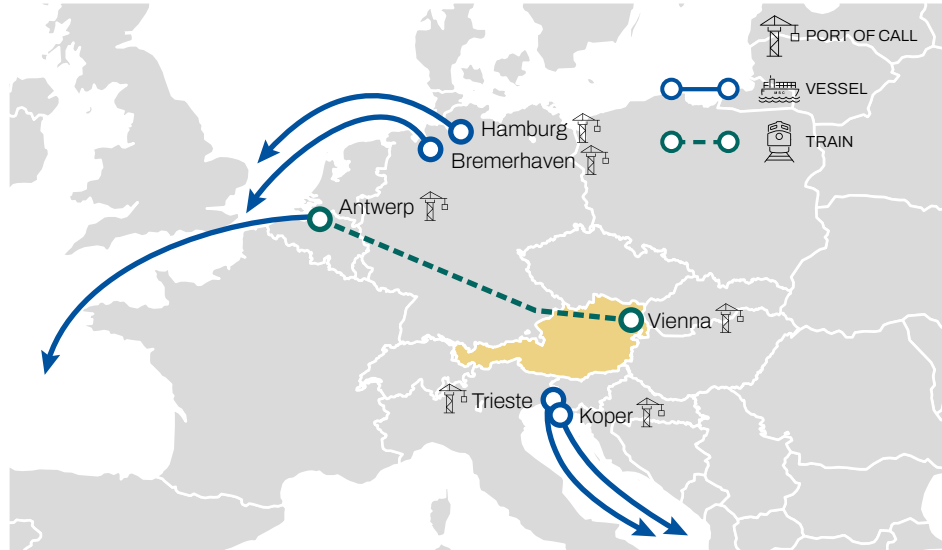

RAIL COVERAGE ANTWERP/VIENNA

TRANSIT DEPARTURES

In collaboration with Lineas, MSC is able to provide the following services.

POD (IMP)	DEP.	ARR.	POL (EXP)	DEP.	ARR.
VIENNA	Mon	Wed	VIENNA	Tue	Thu
VIENNA	Tue	Thu	VIENNA	Wed	Fri
VIENNA	Fri	Mon	VIENNA	Fri	Mon
VIENNA	Wed*	Fri*	VIENNA	Fri*	Mon*

We can also offer you capacity on the Wolfurt-Antwerp route (via Germany) if required.

*Dedicated service.

Note: the transit times are indicative and subject to change without prior notice, please visit [msc.com](https://www.msc.com)

UNRIVALLED CONNECTIVITY

MSC can manage your cargo movements from end-to-end. Our port connections enables a seamless connection for both your European and Global cargo.

FLEXIBILITY

- Transit time of 20h only
- High flexibility (minimum of 4 departures per week due to cooperation with Lineas)

INTERMODAL SOLUTIONS

- Dedicated MSC train
- Direct connection MPET/main hub Antwerp – Austria – only provider who connects terminal MPET with terminal Vienna South
- Dedicated MPET Terminal in Antwerp

PLANNING

- Quoting per TMS Austria Tarif Guide
- Proactive Information and troubleshooting in case of delays
- Port customs-arrangement via MSC possible

SHIPPING

- Strong local and overseas transport infrastructure - connection to all trades
- VGM/Solas
- Sealing available at all terminals