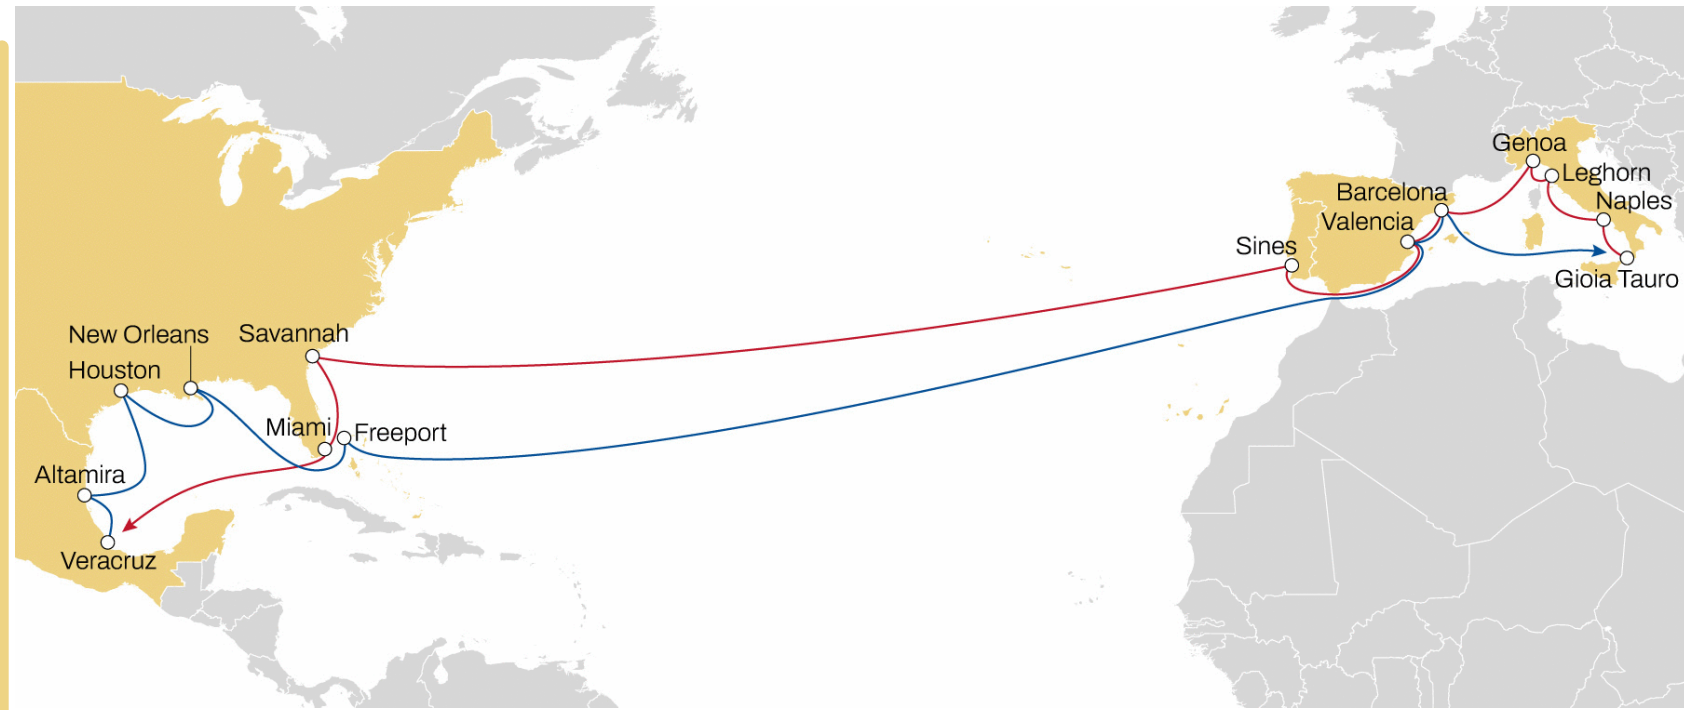

DRAGON

WESTBOUND

- Weekly sailings
- Exclusive link from Italy, France and Portugal to Main USEC ports

Transit Time		Arrival				
Departure	Boston	New York	Norfolk	Charleston	Freeport	
Gioia Tauro	20	22	27	30	33	
La Spezia	16	18	23	26	29	
Genoa	12	14	19	22	25	
Sines	8	10	15	18	21	

MEDGULF SERVICE

WEST MED TO USA SOUTH & GULF

WESTBOUND

- Weekly sailings
- Full USA Gulf and Mexico direct coverage from Italy, Spain and Portugal
- Best transit times in the market to Savannah and Miami
- Unique coverage from west med to Bahamas

NEUSEC 2

NWC TO USA

WESTBOUND

- Weekly sailings
- Best connection and transit times from Antwerp, France (Le Havre) to USA East Coast

Transit Time		Arrival					
Departure	Boston	Philadelphia	New York	Norfolk	Baltimore	Savannah	Charleston
Bremerhaven	15	17	19	22	23	26	28
Rotterdam	13	15	17	20	21	24	26
Antwerp	11	13	16	18	20	23	25
Le Havre	9	11	14	16	17	20	22

NORTH EUROPE TO USA AND ECUADOR ECUADOR - NWC - USA

WESTBOUND

- Weekly sailings
- **Exclusive Charleston, Norfolk and Jacksonville** service from Rotterdam, Bremerhaven and Baltic

Transit Time		Arrival		
Departure	Charleston	Norfolk	Jacksonville	
St Petersburg	14	16	19	
Bremerhaven	10	12	15	