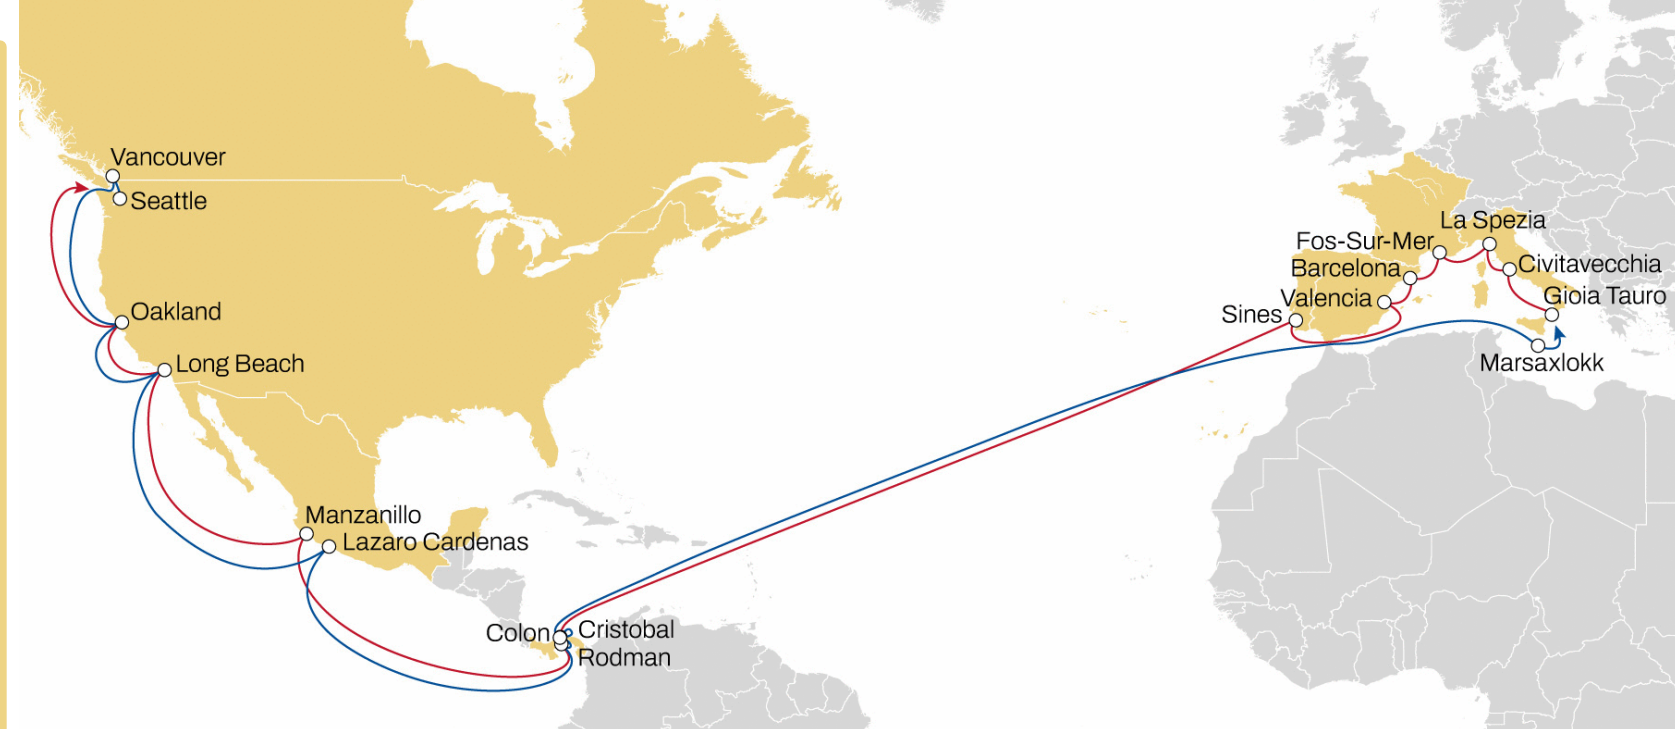

TRANSATLANTIC SERVICES EUROPE-USA

April 2026

External

EMUSA

TÜRKIYE/MED TO USA EAST COAST

WESTBOUND

- Weekly sailings
- Exclusive link ex Main MED origins to all USEC
- Unique coverage from north and south of Italy to Philadelphia, Baltimore and main USEC

Transit Time	Arrival							
	Departure	New York	Philadelphia	Norfolk	Baltimore	Charleston	Savannah	Freeport
Ashdod		24	27	29	31	35	36	39
Haifa		23	26	28	30	34	35	38
Naples		17	20	22	24	28	29	32
Leghorn		15	18	20	22	26	27	30
Fos sur mer		13	16	18	20	24	25	28
Barcelona		11	14	16	18	22	23	26
Valencia		10	13	15	17	21	22	25

CALIFORNIA EXPRESS

WEST MED TO NORTH AMERICA PACIFIC

WESTBOUND

- **Weekly sailings**
- **Exclusive all water service** from Mediterranean to North America West Coast
- **Seattle destination as MSC exclusive call**

DRAGON

WESTBOUND

- Weekly sailings
- Exclusive link from Italy, France and Portugal to Main USEC ports

Transit Time		Arrival				
Departure	Boston	New York	Norfolk	Charleston	Freeport	
Gioia Tauro	20	22	27	30	33	
La Spezia	16	18	23	26	29	
Genoa	12	14	19	22	25	
Sines	8	10	15	18	21	