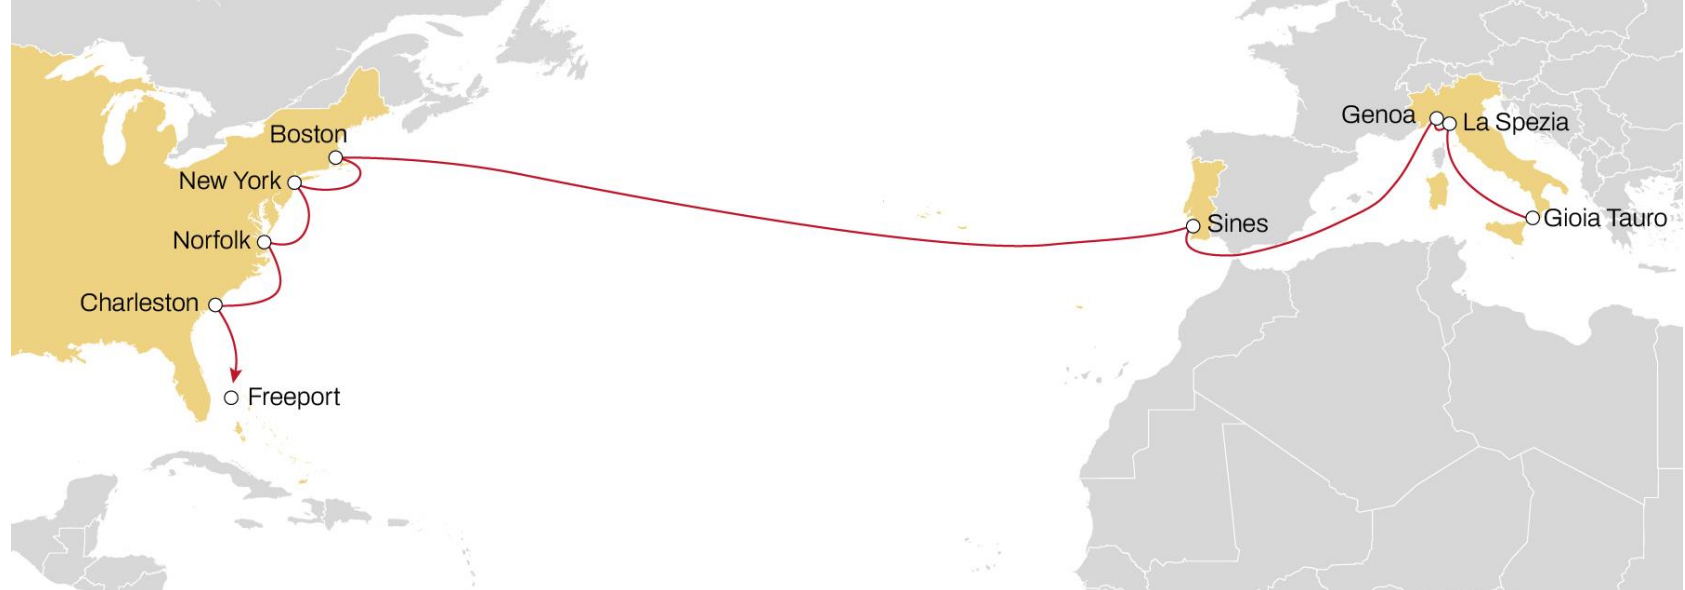

TRANSATLANTIC SERVICES EUROPE-USA

April 2026

External

EMUSA

TÜRKIYE/MED TO USA EAST COAST

WESTBOUND

- Weekly sailings
- Exclusive link ex Main MED origins to all USEC
- Unique coverage from north and south of Italy to Philadelphia, Baltimore and main USEC

DRAGON

WESTBOUND

- Weekly sailings
- Exclusive link from Italy, France and Portugal to Main USEC ports

Transit Time		Arrival				
Departure	Boston	New York	Norfolk	Charleston	Freeport	
Gioia Tauro	20	22	27	30	33	
La Spezia	16	18	23	26	29	
Genoa	12	14	19	22	25	
Sines	8	10	15	18	21	

MEDGULF SERVICE

WEST MED TO USA SOUTH & GULF

WESTBOUND

- Weekly sailings
- Full USA Gulf and Mexico direct coverage from Italy, Spain and Portugal
- Best transit times in the market to Savannah and Miami
- Unique coverage from west med to Bahamas

NEUSEC 2

NWC TO USA

WESTBOUND

- Weekly sailings
- Best connection and transit times from Antwerp, France (Le Havre) to USA East Coast

Transit Time		Arrival					
Departure	Boston	Philadelphia	New York	Norfolk	Baltimore	Savannah	Charleston
Bremerhaven	15	17	19	22	23	26	28
Rotterdam	13	15	17	20	21	24	26
Antwerp	11	13	16	18	20	23	25
Le Havre	9	11	14	16	17	20	22