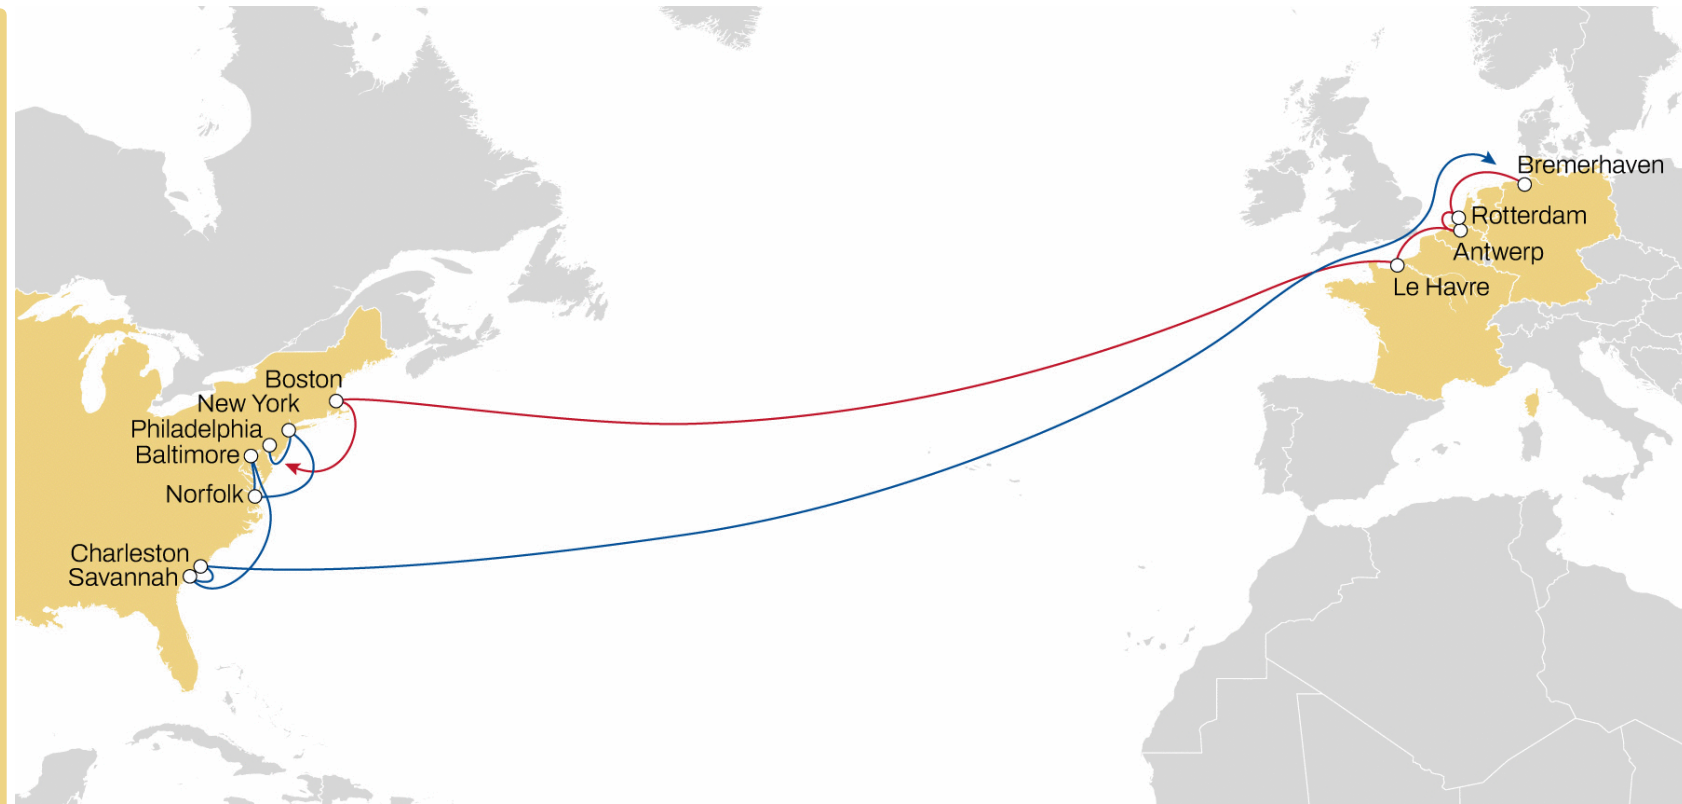

MEDGULF SERVICE

WEST MED TO USA SOUTH & GULF

WESTBOUND

- Weekly sailings
- Full USA Gulf and Mexico direct coverage from Italy, Spain and Portugal
- Best transit times in the market to Savannah and Miami
- Unique coverage from west med to Bahamas

Transit Time		Arrival				
Departure	Savannah	Miami	Veracruz	Altamira	Houston	New Orleans
Gioia Tauro	28	32	37	39	41	46
Naples	25	29	31	36	38	43
Leghorn	22	26	31	33	35	40
Genoa	20	24	29	31	33	38
Barcelona	17	21	26	28	30	35
Valencia	14	18	23	25	27	32
Sines	11	15	20	22	24	29

NEUSEC 2

NWC TO USA

WESTBOUND

- Weekly sailings
- Best connection and transit times from Antwerp, France (Le Havre) to USA East Coast

Transit Time		Arrival					
Departure	Boston	Philadelphia	New York	Norfolk	Baltimore	Savannah	Charleston
Bremerhaven	15	17	19	22	23	26	28
Rotterdam	13	15	17	20	21	24	26
Antwerp	11	13	16	18	20	23	25
Le Havre	9	11	14	16	17	20	22

NORTH EUROPE TO USA AND ECUADOR ECUADOR - NWC - USA

WESTBOUND

- Weekly sailings
- **Exclusive Charleston, Norfolk and Jacksonville** service from Rotterdam, Bremerhaven and Baltic

Transit Time		Arrival		
Departure	Charleston	Norfolk	Jacksonville	
St Petersburg	14	16	19	
Bremerhaven	10	12	15	