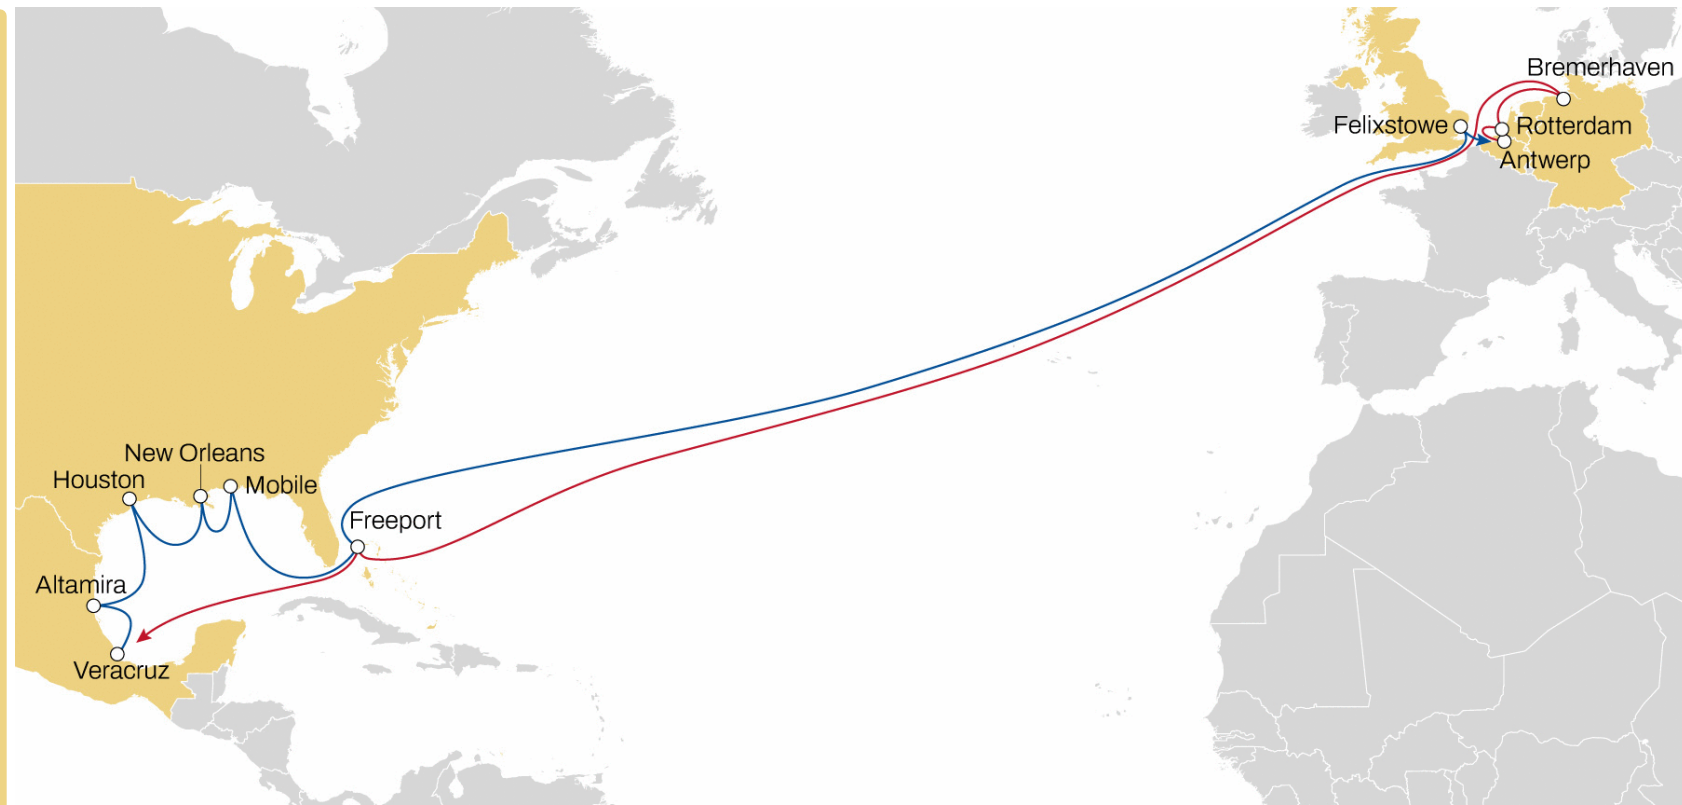

NEUSEC 2

NWC TO USA

WESTBOUND

- Weekly sailings
- Best connection and transit times from Antwerp, France (Le Havre) to USA East Coast

Transit Time		Arrival					
Departure	Boston	Philadelphia	New York	Norfolk	Baltimore	Savannah	Charleston
Bremerhaven	15	17	19	22	23	26	28
Rotterdam	13	15	17	20	21	24	26
Antwerp	11	13	16	18	20	23	25
Le Havre	9	11	14	16	17	20	22

NORTH EUROPE TO USA AND ECUADOR ECUADOR - NWC - USA

WESTBOUND

- Weekly sailings
- **Exclusive Charleston, Norfolk and Jacksonville** service from Rotterdam, Bremerhaven and Baltic

Transit Time		Arrival		
Departure	Charleston	Norfolk	Jacksonville	
St Petersburg	14	16	19	
Bremerhaven	10	12	15	

MEXICO GULF EXPRESS

NWC TO USA

WESTBOUND

- Weekly sailings
- Most competitive transit times from NWC to Mexico and Houston with extensive Gulf coverage
- Extensive coverage of the USA Gulf ports
- Weekly connection to Jacksonville & Port Everglades in transhipment via Freeport

Transit Time		Arrival				
Departure	Freeport	Veracruz	Altamira	Houston	New Orleans	Mobile
Felixstowe	17	21	24	27	30	32
Antwerp	15	19	21	25	28	30
Rotterdam	13	17	19	23	26	28
Bremerhaven	11	15	17	21	24	26