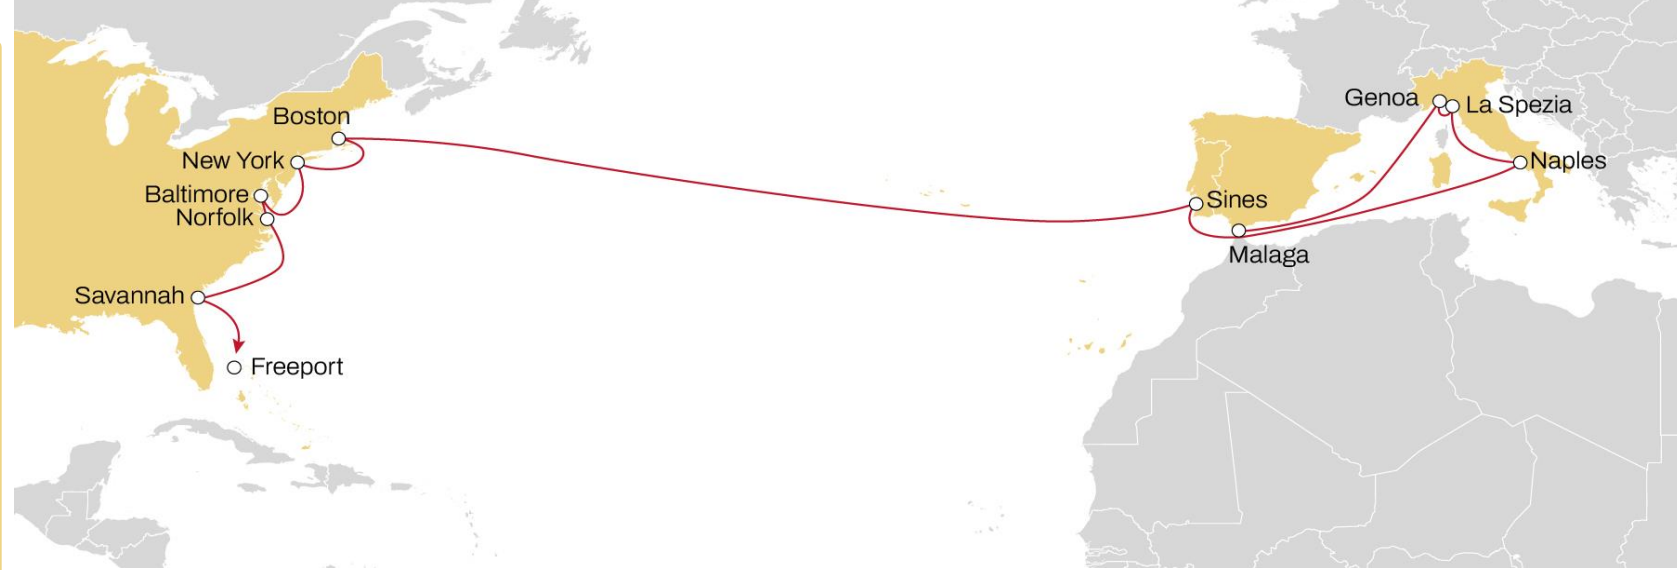

## WEST MED TO NORTH AMERICA PACIFIC

# DRAGON

**WESTBOUND**

- Weekly sailings
- Exclusive link from Italy, France and Portugal to Main USEC ports

Transit Time		Arrival				
Departure	Boston	New York	Baltimore	Norfolk	Savannah	Freeport
Malaga	22	24	28	29	32	35
Genoa	18	20	24	25	28	31
La Spezia	16	18	21	23	26	29
Naples	13	15	18	20	23	26
Sines	7	9	13	14	17	20

## WEST MED TO USA SOUTH & GULF

**WESTBOUND**

- Weekly sailings
- Full USA Gulf and Mexico direct coverage from Italy, Spain and Portugal
- Best transit times in the market to Savannah and Miami
- Unique coverage from west med to Bahamas

### WESTBOUND

- Weekly sailings
- Best connection and transit times from Antwerp, France (Le Havre) to USA East Coast

Transit Time	Arrival							
	Departure	Boston	Philadelphia	New York	Norfolk	Baltimore	Savannah	Charleston
Bremerhaven		15	17	19	22	23	26	28
Rotterdam		13	15	17	20	21	24	26
Antwerp		11	13	16	18	20	23	25
Le Havre		9	11	14	16	17	20	22