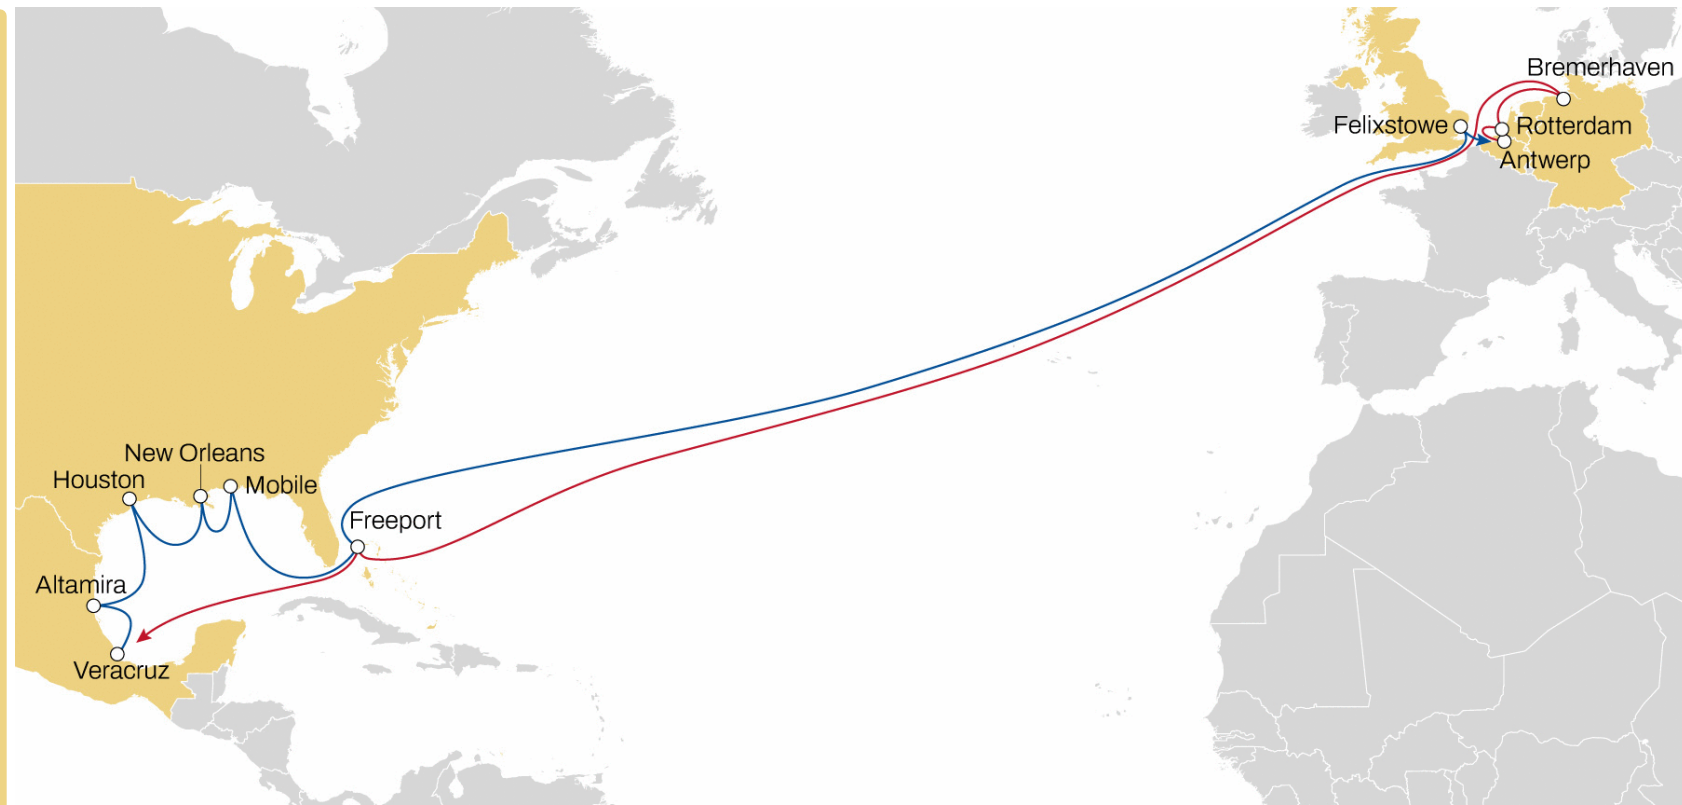

### WESTBOUND

- Weekly sailings
- Best connection and transit times from Antwerp, France (Le Havre) to USA East Coast

Transit Time	Arrival							
	Departure	Boston	Philadelphia	New York	Norfolk	Baltimore	Savannah	Charleston
Bremerhaven		15	17	19	22	23	26	28
Rotterdam		13	15	17	20	21	24	26
Antwerp		11	13	16	18	20	23	25
Le Havre		9	11	14	16	17	20	22

# NORTH EUROPE TO USA AND ECUADOR ECUADOR - NWC - USA

**WESTBOUND**

- Weekly sailings
- **Exclusive Charleston, Norfolk and Jacksonville service from Rotterdam, Bremerhaven and Baltic**

Transit Time		Arrival		
Departure	Charleston	Norfolk	Jacksonville	
St Petersburg	14	16	19	
Bremerhaven	10	12	15	

### WESTBOUND

- Weekly sailings
- Most competitive transit times from NWC to Mexico and Houston with extensive Gulf coverage
- Extensive coverage of the USA Gulf ports
- Weekly connection to Jacksonville & Port Everglades in transhipment via Freeport

Transit Time		Arrival				
Departure	Freeport	Veracruz	Altamira	Houston	New Orleans	Mobile
Felixstowe	17	21	24	27	30	32
Antwerp	15	19	21	25	28	30
Rotterdam	13	17	19	23	26	28
Bremerhaven	11	15	17	21	24	26