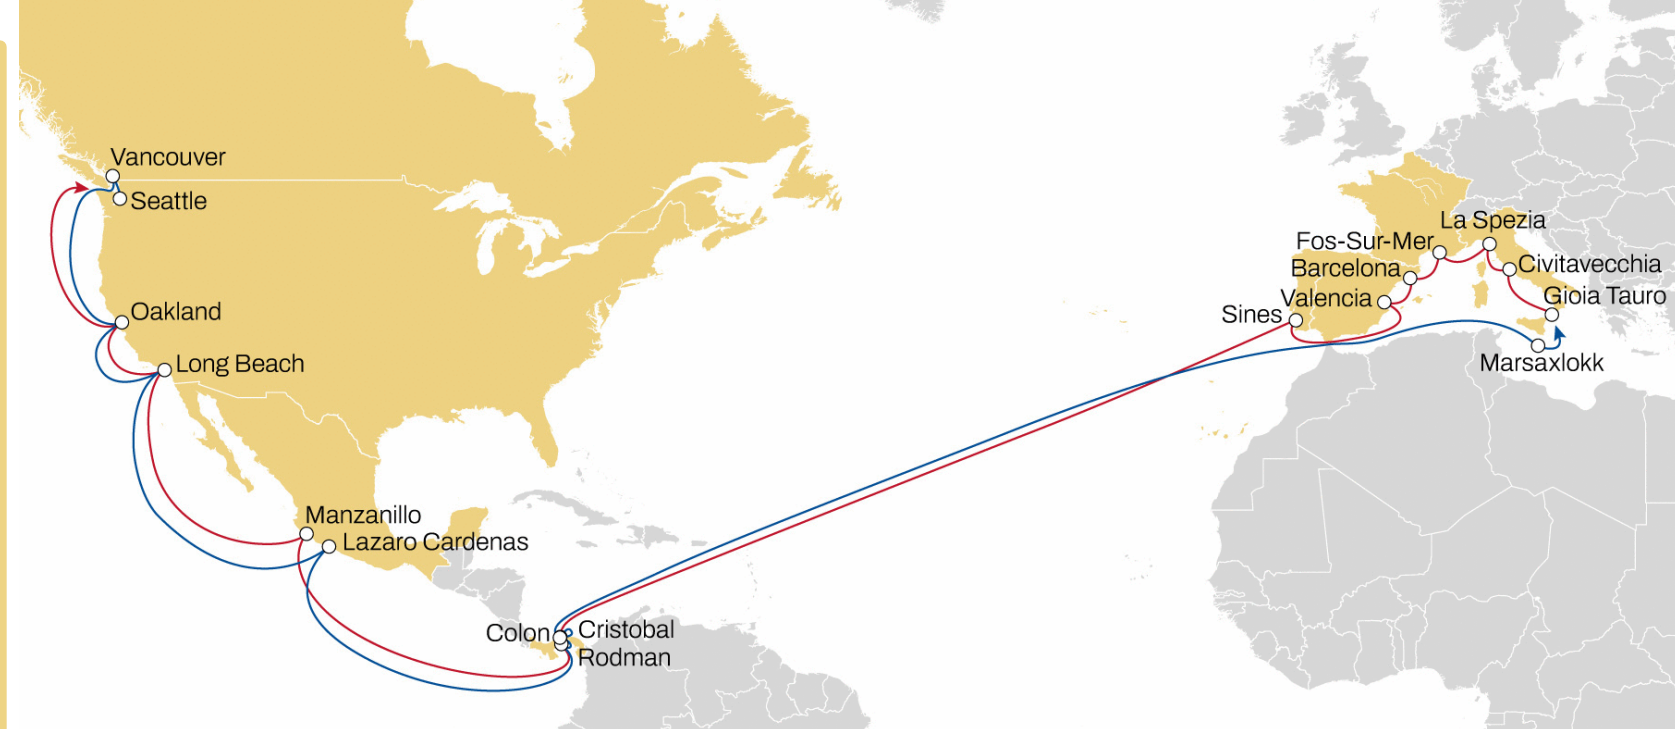

CALIFORNIA EXPRESS

WEST MED TO NORTH AMERICA PACIFIC

WESTBOUND

- **Weekly sailings**
- **Exclusive all water service** from Mediterranean to North America West Coast
- **Seattle destination as MSC exclusive call**

Transit Time	Arrival					
	Departure	Manzanillo	Long Beach	Oakland	Seattle	Vancouver
Gioia Tauro	35	40	40	48	50	
Civitavecchia	32	37	39	45	47	
La Spezia	28	33	35	41	43	
Fos-sur-Mer	27	32	34	40	42	
Barcelona	26	31	33	39	41	
Valencia	23	28	30	36	38	
Sines	19	24	26	32	34	

Note: Transit times are indicative and subject to change, please visit msc.com

© Copyright MSC Mediterranean Shipping Company SA

To ensure you have the latest version of our flyers, please [register online](#) to get the latest updates as soon as they're available.