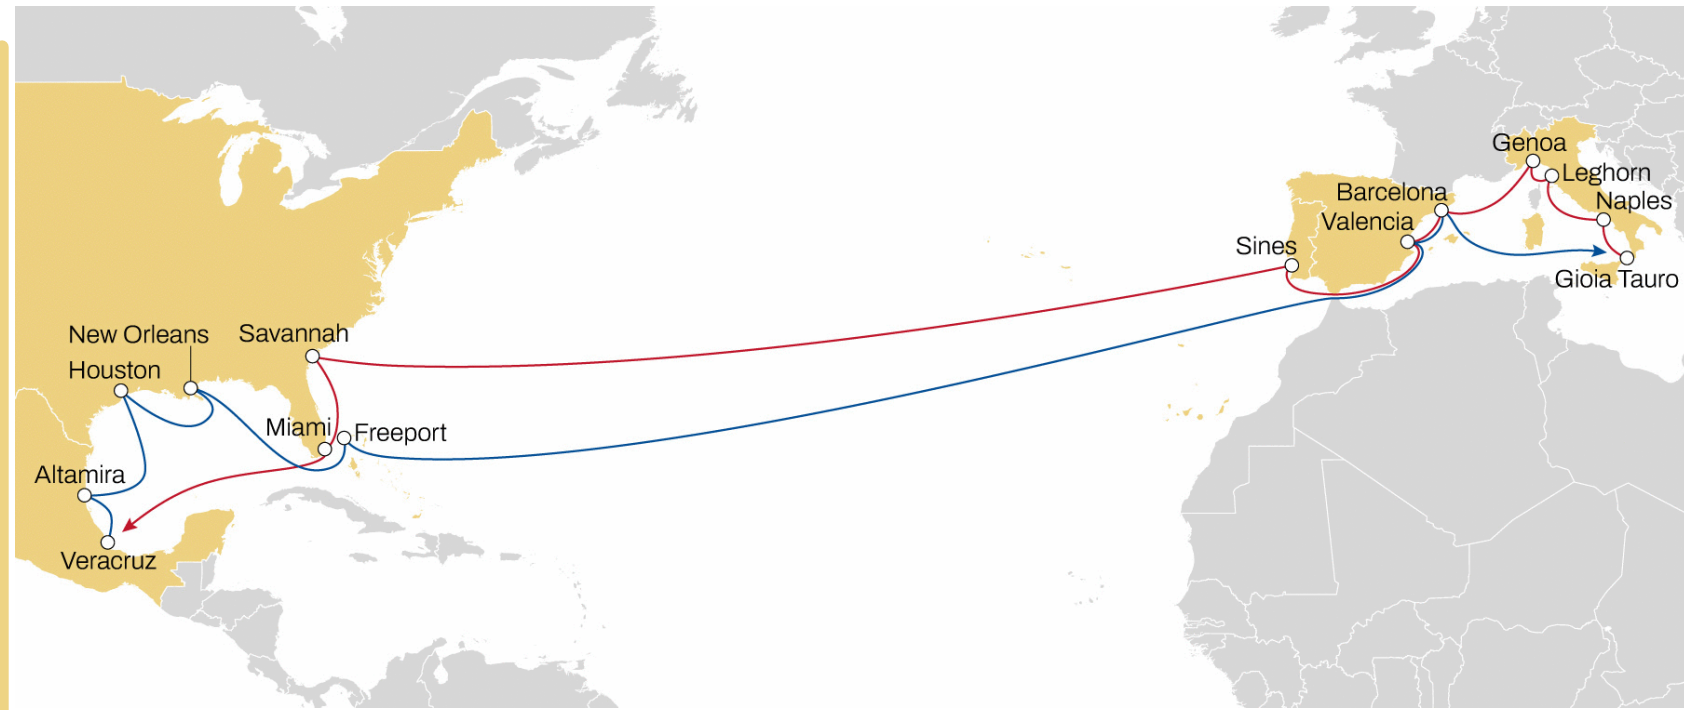

## WEST MED TO NORTH AMERICA PACIFIC

# DRAGON

**WESTBOUND**

- Weekly sailings
- Exclusive link from Italy, France and Portugal to Main USEC ports

Transit Time		Arrival				
Departure	Boston	New York	Baltimore	Norfolk	Savannah	Freeport
Malaga	22	24	28	29	32	35
Genoa	18	20	24	25	28	31
La Spezia	16	18	21	23	26	29
Naples	13	15	18	20	23	26
Sines	7	9	13	14	17	20

## WEST MED TO USA SOUTH & GULF

**WESTBOUND**

- Weekly sailings
- Full USA Gulf and Mexico direct coverage from Italy, Spain and Portugal
- Best transit times in the market to Savannah and Miami
- Unique coverage from west med to Bahamas

### WESTBOUND

- Weekly sailings
- Best connection and transit times from Antwerp, France (Le Havre) to USA East Coast

Transit Time	Arrival							
	Departure	Boston	Philadelphia	New York	Norfolk	Baltimore	Savannah	Charleston
Bremerhaven		15	17	19	22	23	26	28
Rotterdam		13	15	17	20	21	24	26
Antwerp		11	13	16	18	20	23	25
Le Havre		9	11	14	16	17	20	22