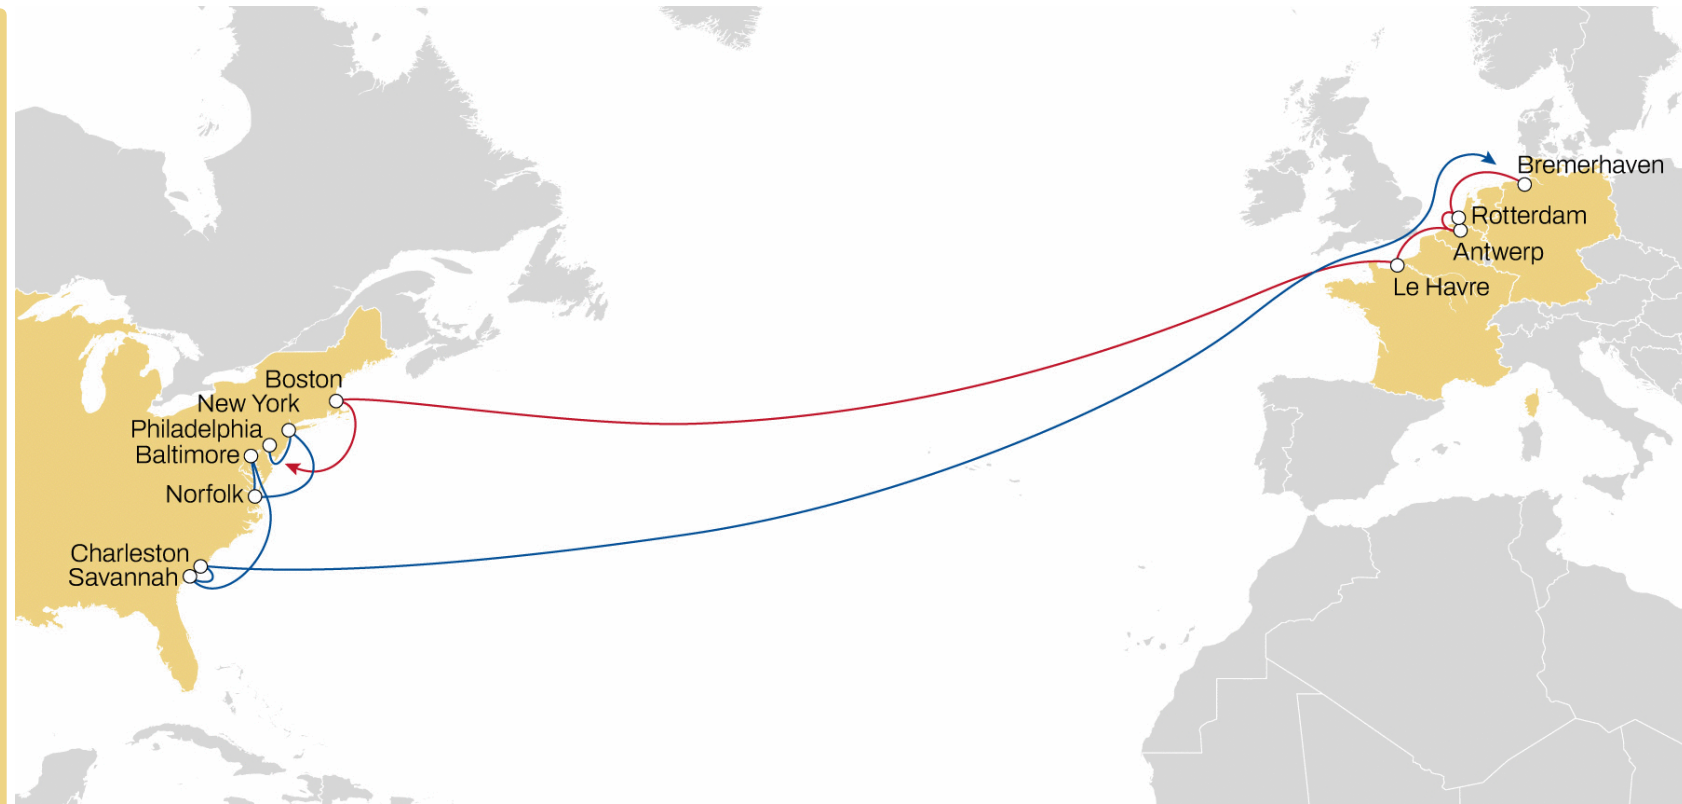

# DRAGON

**WESTBOUND**

- Weekly sailings
- Exclusive link from Italy, France and Portugal to Main USEC ports

Transit Time		Arrival				
Departure	Boston	New York	Baltimore	Norfolk	Savannah	Freeport
Malaga	22	24	28	29	32	35
Genoa	18	20	24	25	28	31
La Spezia	16	18	21	23	26	29
Naples	13	15	18	20	23	26
Sines	7	9	13	14	17	20

## WEST MED TO USA SOUTH & GULF

**WESTBOUND**

- Weekly sailings
- Full USA Gulf and Mexico direct coverage from Italy, Spain and Portugal
- Best transit times in the market to Savannah and Miami
- Unique coverage from west med to Bahamas

## NWC TO USA

### WESTBOUND

- Weekly sailings
- Best connection and transit times from Antwerp, France (Le Havre) to USA East Coast

Transit Time	Arrival							
	Departure	Boston	Philadelphia	New York	Norfolk	Baltimore	Savannah	Charleston
Bremerhaven		15	17	19	22	23	26	28
Rotterdam		13	15	17	20	21	24	26
Antwerp		11	13	16	18	20	23	25
Le Havre		9	11	14	16	17	20	22