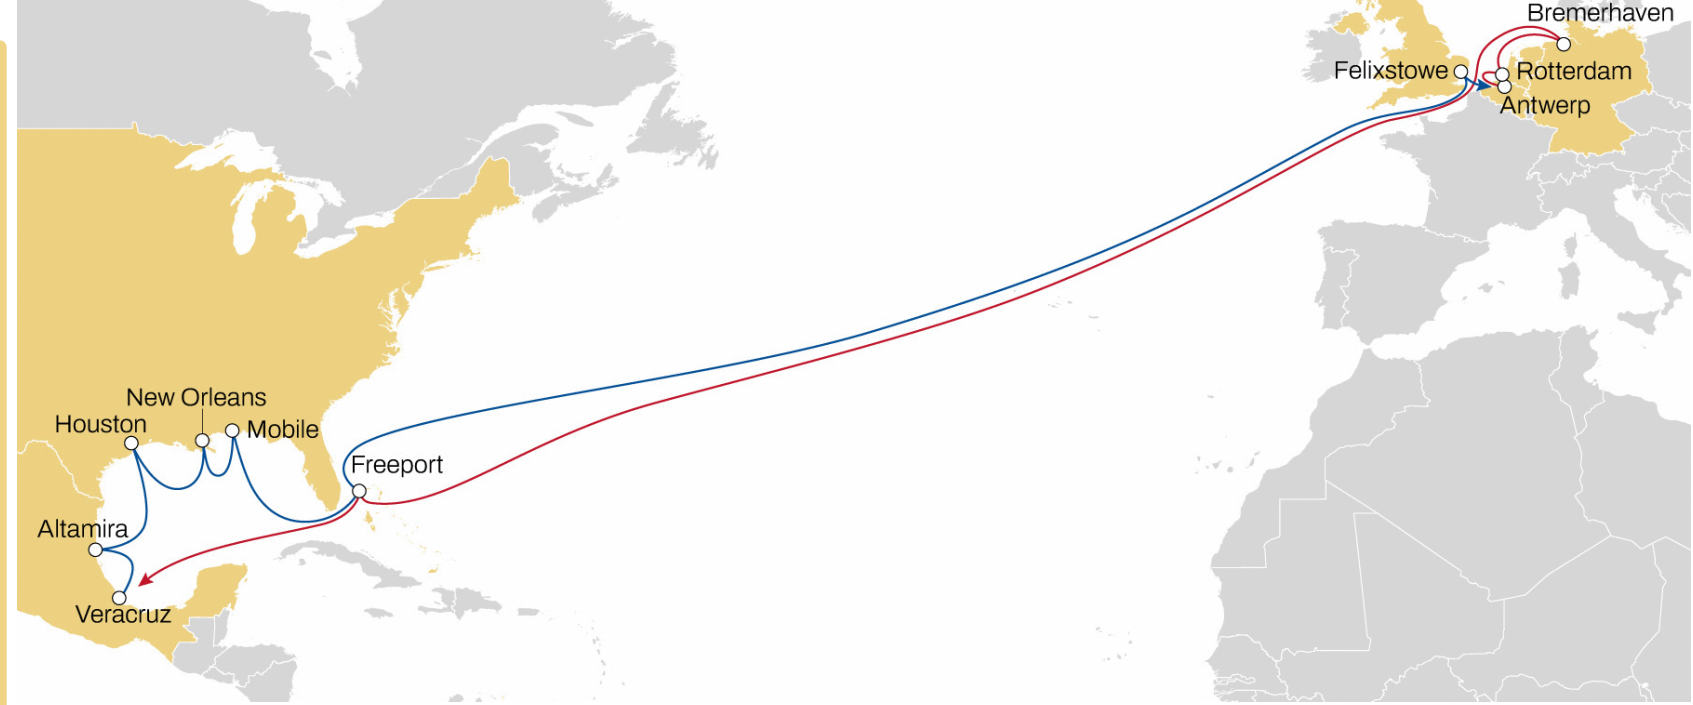

# TRANSATLANTIC SERVICES EUROPE-MEXICO

April 2026

External

## NWC TO MEXICO

**WESTBOUND**

- **Weekly sailings**
- **Dedicated Express Mexico service** connecting Germany, The Netherlands and Belgium with Altamira, Veracruz and the USA Gulf
- **Extensive coverage of the USA Gulf ports**
- **Weekly connection to Jacksonville & Port Everglades** in transhipment via FreePort

Transit Time		Arrival				
Departure	Freeport	Veracruz	Altamira	Houston	New Orleans	Mobile
Felixstowe	17	21	24	27	30	32
Antwerp	15	19	21	25	28	30
Rotterdam	13	17	19	23	26	28
Bremerhaven	11	15	17	21	24	26

## WEST MED TO NORTH AMERICA PACIFIC