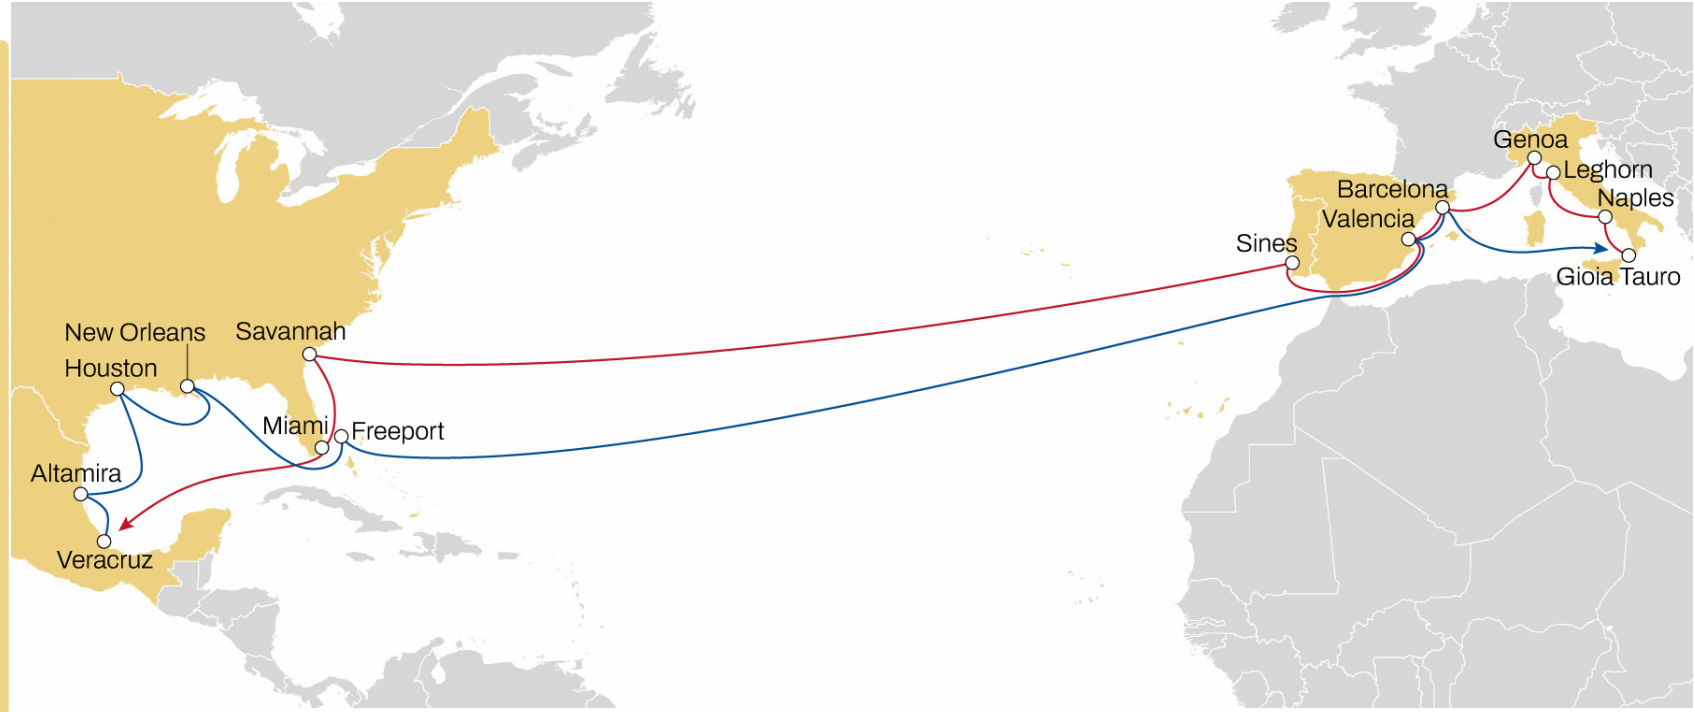

Transit Time		Arrival				
Departure	Freeport	Veracruz	Altamira	Houston	New Orleans	Mobile
Felixstowe	17	21	24	27	30	32
Antwerp	15	19	21	25	28	30
Rotterdam	13	17	19	23	26	28
Bremerhaven	11	15	17	21	24	26

## WEST MED TO USA SOUTH & GULF

### WESTBOUND

- Weekly sailings
- Full USA Gulf and Mexico direct coverage from Italy, Spain and Portugal
- Best transit times in the market to Savannah and Miami
- Unique coverage from west med to Bahamas

## WEST MED TO NORTH AMERICA PACIFIC