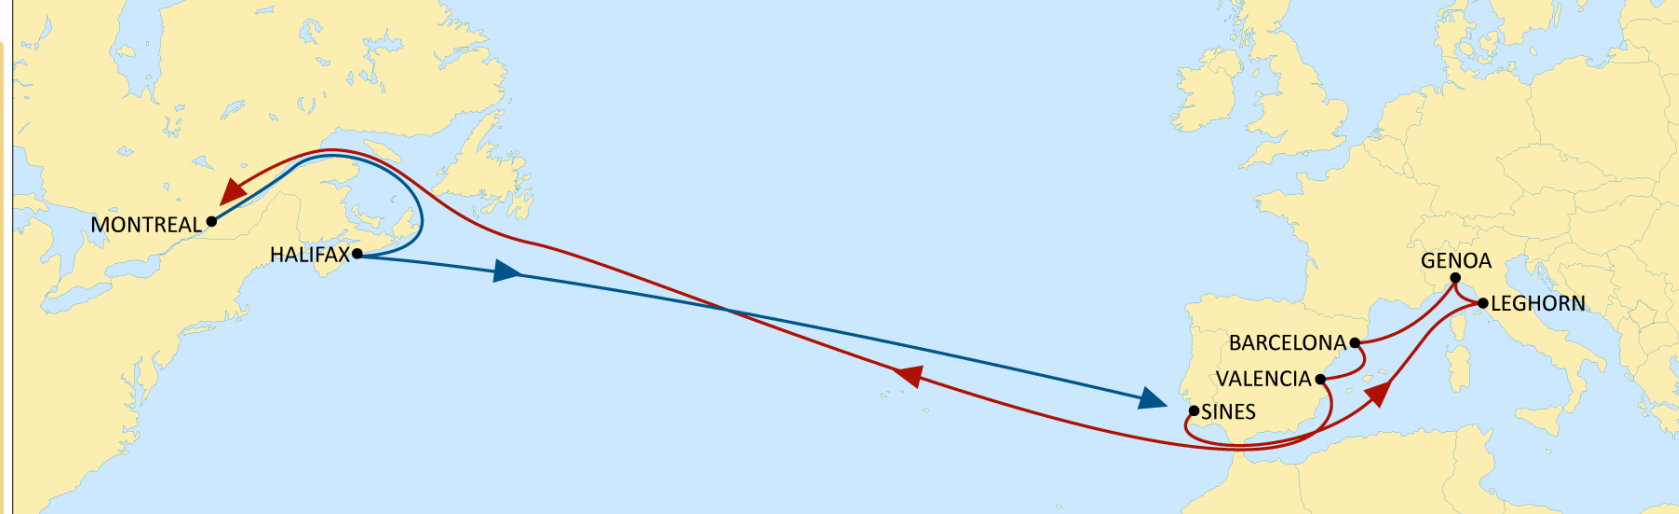

TRANSATLANTIC SERVICES EUROPE-CANADA

March 2024

External

CANADA EXPRESS 1

SOUTH ITALY & PORTUGAL TO CANADA

WESTBOUND

- MSC standalone service
- Weekly sailings
- Direct and faster Service ex South Italy to Canada, Halifax & Montreal
- Faster connection ex Portugal to Canada

To ensure you have the latest version of our flyers, please [register online](#) to get the latest updates as soon as they're available.

CANADA EXPRESS 2

ITALY, SPAIN & PORTUGAL TO CANADA

WESTBOUND

- MSC standalone service
- Weekly sailings
- Market leading service ex North Italy and Spain to Canada
- Exclusive connection ex Barcelona to Montreal

Transit Time	Arrival
Departure	Montreal
Leghorn	13
Genoa	12
Barcelona	11
Valencia	9

Note: Transit times are indicative and subject to change, please visit [msc.com](https://www.msc.com)

© Copyright MSC Mediterranean Shipping Company SA

To ensure you have the latest version of our flyers, please [register online](#) to get the latest updates as soon as they're available.

MONTREAL EXPRESS

NWC CANADA

WESTBOUND

- Weekly Sailings
- NWC to Montreal extensive coverage service
- Liverpool and Le Havre to Montreal faster connection