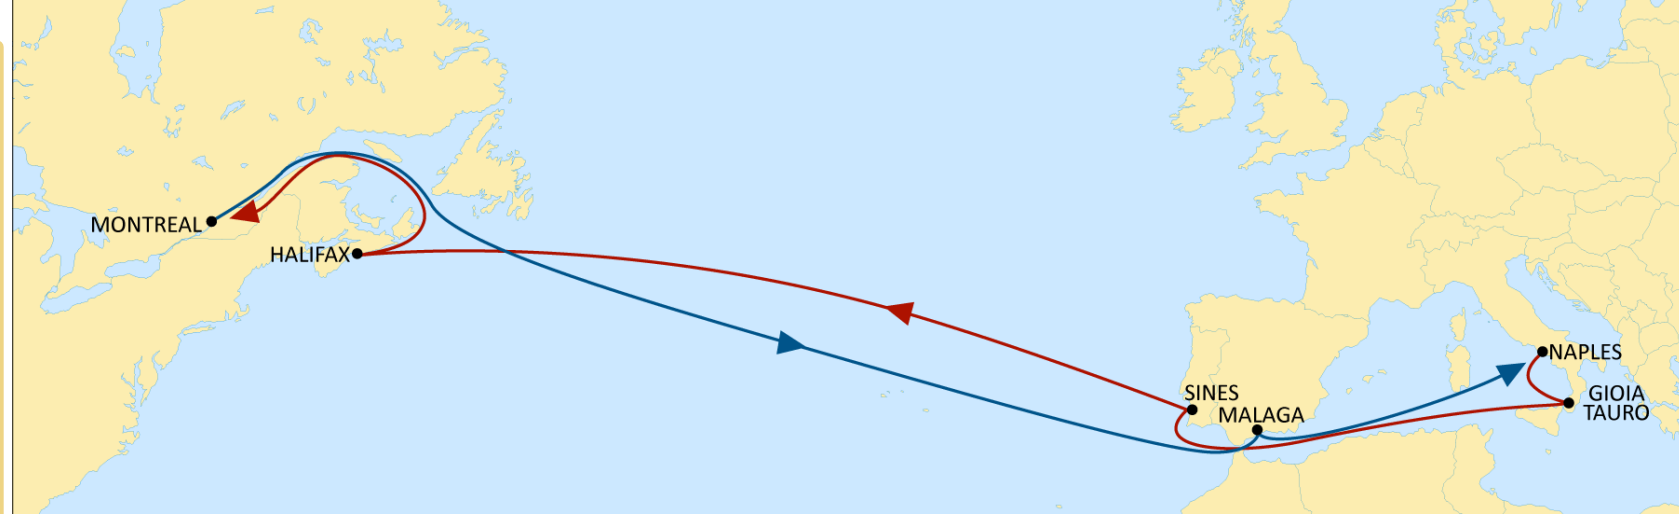

TRANSATLANTIC SERVICES EUROPE-CANADA

March 2024

External

CANADA EXPRESS 1

SOUTH ITALY & PORTUGAL TO CANADA

WESTBOUND

- MSC standalone service
- Weekly sailings
- Direct and faster Service ex South Italy to Canada, Halifax & Montreal
- Faster connection ex Portugal to Canada

Transit Time	Arrival	Arrival
Departure	Halifax	Montreal
Gioia Tauro	13	16
Naples	12	15
Sines	7	10

Note: Transit times are indicative and subject to change, please visit [msc.com](https://www.msc.com)

© Copyright MSC Mediterranean Shipping Company SA

To ensure you have the latest version of our flyers, please [register online](#) to get the latest updates as soon as they're available.

CANADA EXPRESS 2

ITALY, SPAIN & PORTUGAL TO CANADA

WESTBOUND

- MSC standalone service
- Weekly sailings
- Market leading service ex North Italy and Spain to Canada
- Exclusive connection ex Barcelona to Montreal

To ensure you have the latest version of our flyers, please [register online](#) to get the latest updates as soon as they're available.

MONTREAL EXPRESS

NWC CANADA

WESTBOUND

- Weekly Sailings
- NWC to Montreal extensive coverage service
- Liverpool and Le Havre to Montreal faster connection