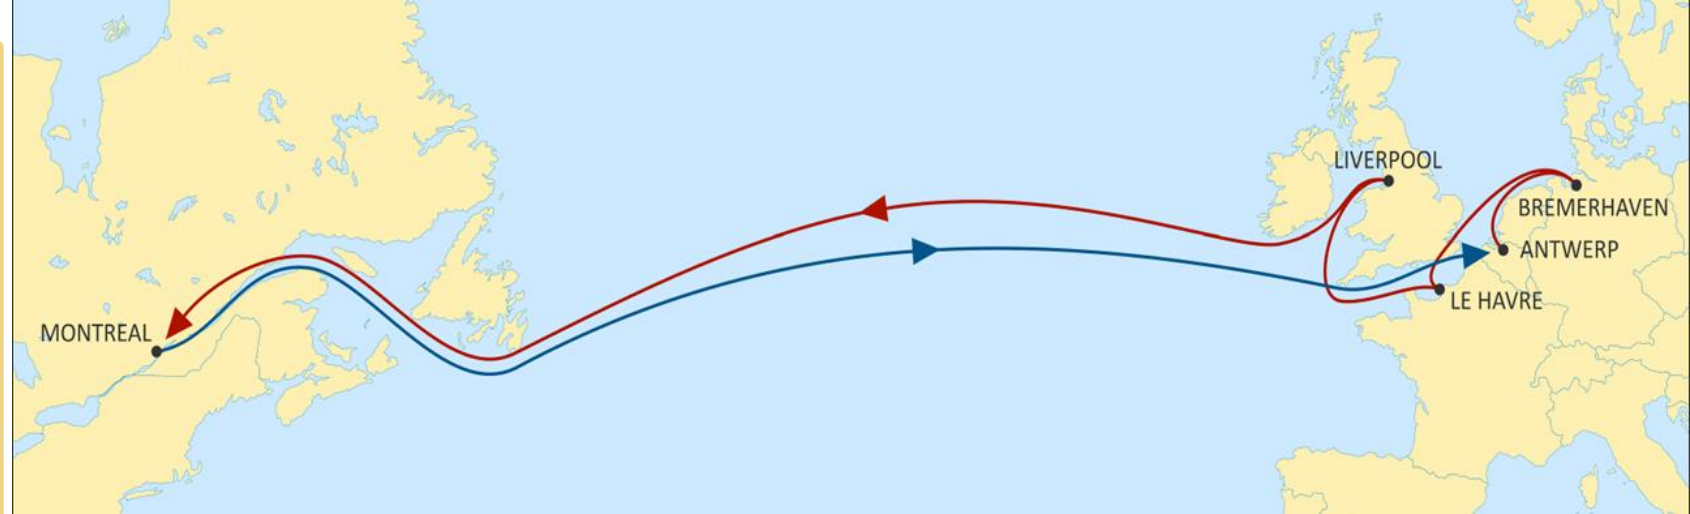

Transit Time	Arrival
Departure	Montreal
Leghorn	13
Genoa	12
Barcelona	11
Valencia	9

Note: Transit times are indicative and subject to change, please visit [msc.com](https://www.msc.com)

© Copyright MSC Mediterranean Shipping Company SA

To ensure you have the latest version of our flyers, please [register online](#) to get the latest updates as soon as they're available.

MONTREAL EXPRESS

NWC CANADA

WESTBOUND

- Weekly Sailings
- NWC to Montreal extensive coverage service
- Liverpool and Le Havre to Montreal faster connection

Transit Time	Arrival
Departure	Montreal
Antwerp	15
Bremerhaven	13
Le Havre	11
Liverpool	9

Note: Transit times are indicative and subject to change, please visit [msc.com](https://www.msc.com)

© Copyright MSC Mediterranean Shipping Company SA

To ensure you have the latest version of our flyers, please [register online](#) to get the latest updates as soon as they're available.

EUROPE TO CANADA

CALIFORNIA EXPRESS

WESTBOUND

- MSC Standalone Service
- Weekly Sailings
- Exclusive all water service from Med to Canada West Coast