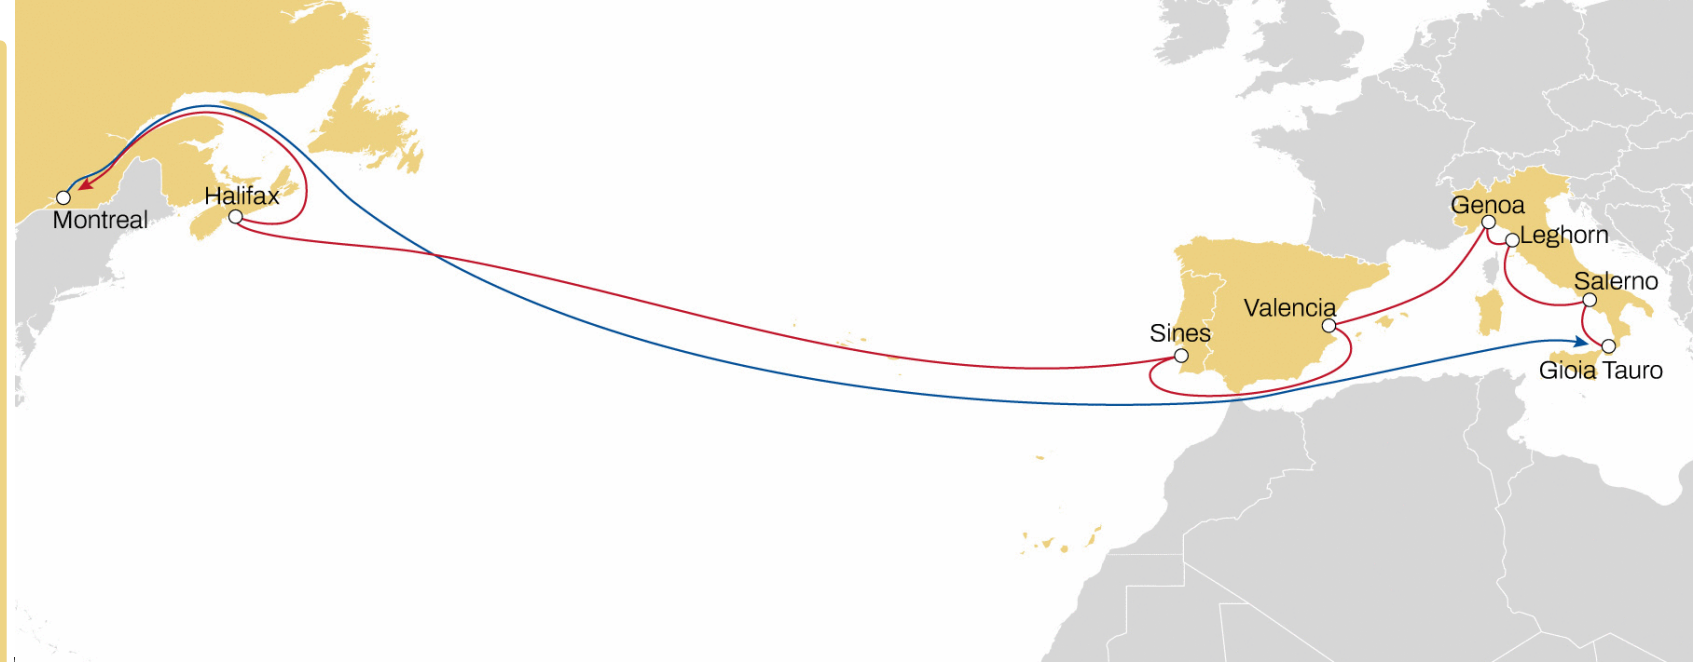

TRANSATLANTIC SERVICES EUROPE-CANADA

April 2026

External

CALIFORNIA EXPRESS

EUROPE TO CANADA

WESTBOUND

- **Weekly** sailings
- **Exclusive all water service** from Mediterranean to North America West Coast
- **Seattle** destination as MSC **exclusive call**

Transit Time		Arrival			
Departure	Manzanillo	Long Beach	Oakland	Seattle	Vancouver
Gioia Tauro	35	40	42	48	50
Civitavecchia	32	37	39	45	47
La Spezia	28	33	35	41	43
Fos-sur-Mer	27	32	34	40	42
Barcelona	26	31	33	39	41
Valencia	23	28	30	36	38
Sines	19	24	26	32	34

MED TO CANADIAN SERVICE

ITALY, SPAIN & PORTUGAL TO CANADA

WESTBOUND

- **Weekly** sailings
- **Market leading service** from Italy, Spain and Portugal to Canada

Transit Time	Arrival	
	Halifax	Montreal
Departure		
Gioia Tauro	19	23
Salerno	17	21
Leghorn	15	19
Genoa	13	17
Valencia	10	14
Sines	6	10

MONTREAL EXPRESS 1

NWC TO CANADA

WESTBOUND

- **Weekly** sailings
- **Extensive coverage** from North Europe to Montreal
- **Faster connection** from Liverpool and Le Havre to Montreal

Transit Time		Arrival
Departure		Montreal
Antwerp		18
Bremerhaven		16
Le Havre		14
Liverpool		10