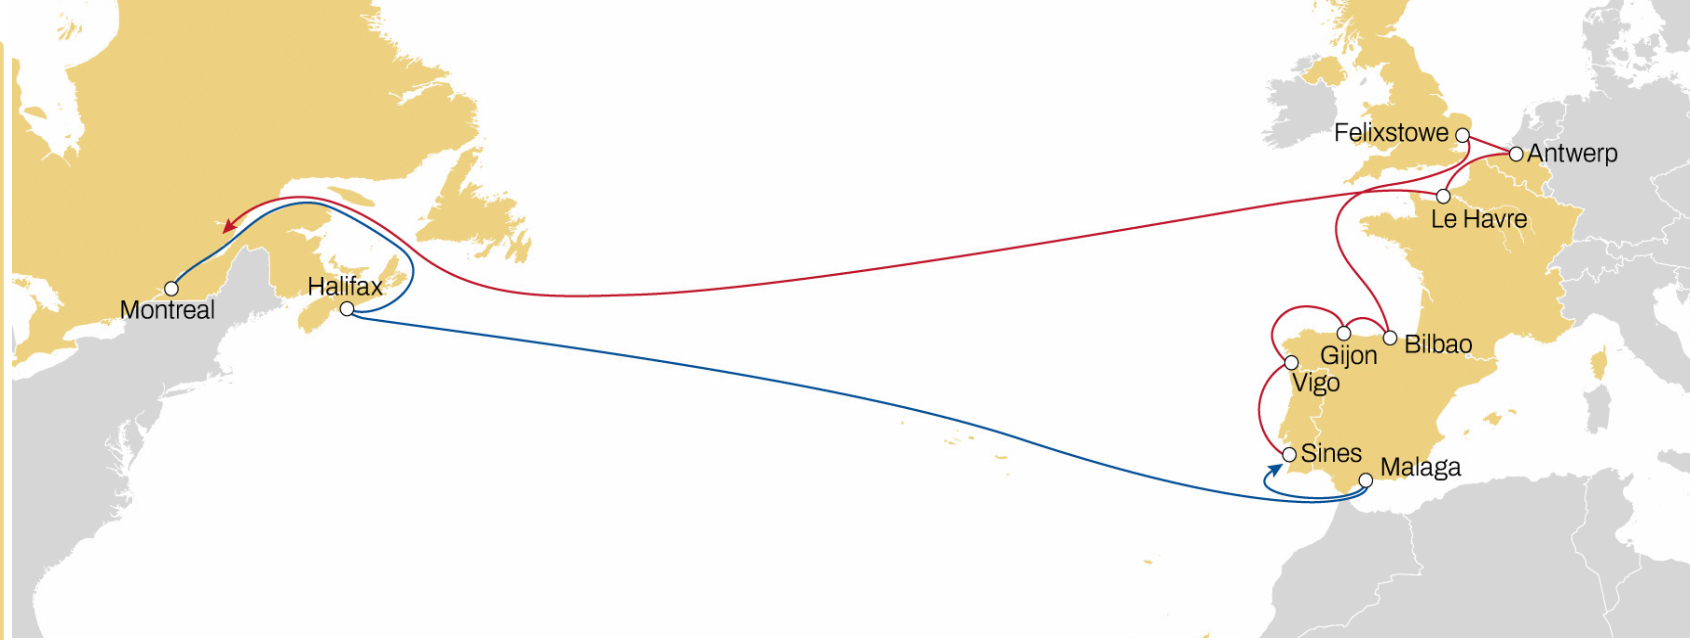

TRANSATLANTIC SERVICES EUROPE-CANADA

April 2026

External

CALIFORNIA EXPRESS

EUROPE TO CANADA

WESTBOUND

- **Weekly** sailings
- **Exclusive all water service** from Mediterranean to North America West Coast
- **Seattle** destination as MSC **exclusive call**

MED TO CANADIAN SERVICE

ITALY, SPAIN & PORTUGAL TO CANADA

WESTBOUND

- **Weekly** sailings
- **Market leading service** from Italy, Spain and Portugal to Canada

Transit Time	Arrival	
	Halifax	Montreal
Departure		
Gioia Tauro	19	23
Salerno	17	21
Leghorn	15	19
Genoa	13	17
Valencia	10	14
Sines	6	10

CANADA EXPRESS

NORTH EUROPE TO CANADA

WESTBOUND

- **Weekly** sailings
- **Exclusive connection** from London Gateway to Montreal
- **Unique and direct link** from North of Spain to Montreal

Transit Time	Arrival	
	Montreal	Halifax
Departure		
Sines	24	29
Vigo	22	27
Gijon	20	25
Bilbao	18	23
Felixstowe	14	19
Antwerp	11	16
Le Havre	10	15

MONTREAL EXPRESS 1

NWC TO CANADA

WESTBOUND

- **Weekly** sailings
- **Extensive coverage** from North Europe to Montreal
- **Faster connection** from Liverpool and Le Havre to Montreal

Transit Time		Arrival
Departure		Montreal
Antwerp		18
Bremerhaven		16
Le Havre		14
Liverpool		10