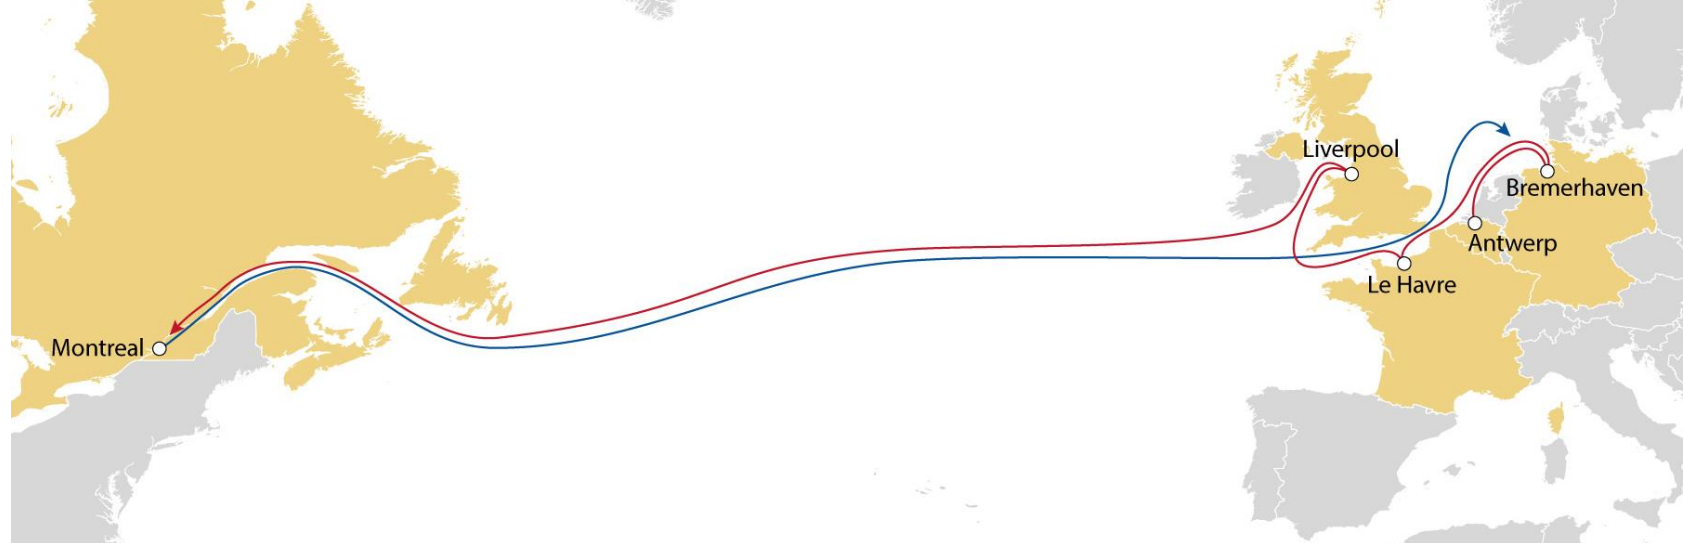

TRANSATLANTIC SERVICES EUROPE-CANADA

April 2026

External

CALIFORNIA EXPRESS

EUROPE TO CANADA

WESTBOUND

- **Weekly** sailings
- **Exclusive all water service** from Mediterranean to North America West Coast
- **Seattle** destination as MSC **exclusive call**

MED TO CANADIAN SERVICE

ITALY, SPAIN & PORTUGAL TO CANADA

WESTBOUND

- **Weekly** sailings
- **Market leading service** from Italy, Spain and Portugal to Canada

Transit Time	Arrival	
	Halifax	Montreal
Departure		
Gioia Tauro	19	23
Salerno	17	21
Leghorn	15	19
Genoa	13	17
Valencia	10	14
Sines	6	10

CANADA EXPRESS

NORTH EUROPE TO CANADA

WESTBOUND

- **Weekly** sailings
- **Exclusive connection** from London Gateway to Montreal
- **Unique and direct link** from North of Spain to Montreal

Transit Time	Arrival	
	Montreal	Halifax
Departure		
Sines	24	29
Vigo	22	27
Gijon	20	25
Bilbao	18	23
Felixstowe	14	19
Antwerp	11	16
Le Havre	10	15

MONTREAL EXPRESS 1

NWC TO CANADA

WESTBOUND

- **Weekly** sailings
- **Extensive coverage** from North Europe to Montreal
- **Faster connection** from Liverpool and Le Havre to Montreal

Transit Time		Arrival
Departure		Montreal
Antwerp		18
Bremerhaven		16
Le Havre		14
Liverpool		10