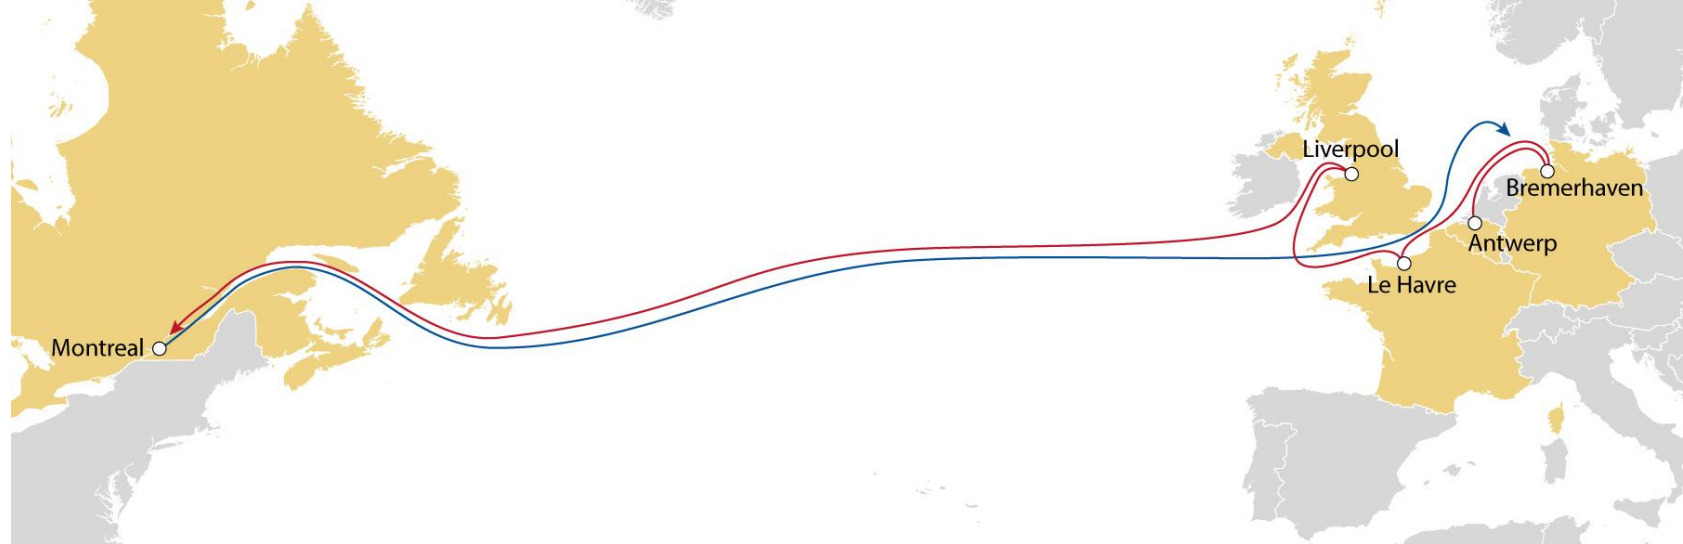

TRANSATLANTIC SERVICES EUROPE-CANADA

April 2026

External

CALIFORNIA EXPRESS

EUROPE TO CANADA

WESTBOUND

- **Weekly sailings**
- **Exclusive all water service** from Mediterranean to North America West Coast
- **Seattle destination as MSC exclusive call**

MED TO CANADIAN SERVICE

ITALY, SPAIN & PORTUGAL TO CANADA

WESTBOUND

- **Weekly sailings**
- **Market leading service from Italy, Spain and Portugal to Canada**

Transit Time	Arrival	
	Halifax	Montreal
Departure		
Gioia Tauro	19	23
Salerno	17	21
Leghorn	15	19
Genoa	13	17
Valencia	10	14
Sines	6	10

CANADA EXPRESS

NORTH EUROPE TO CANADA

WESTBOUND

- **Weekly sailings**
- **Exclusive connection** from London Gateway to Montreal
- **Unique and direct link** from North of Spain to Montreal

Transit Time	Arrival	
	Montreal	Halifax
Departure		
Sines	24	29
Vigo	22	27
Gijon	20	25
Bilbao	18	23
Felixstowe	14	19
Antwerp	11	16
Le Havre	10	15

MONTREAL EXPRESS 1

NWC TO CANADA

WESTBOUND

- **Weekly** sailings
- **Extensive coverage** from North Europe to Montreal
- **Faster connection** from Liverpool and Le Havre to Montreal

Transit Time		Arrival
Departure		Montreal
	Antwerp	18
	Bremerhaven	16
	Le Havre	14
	Liverpool	10