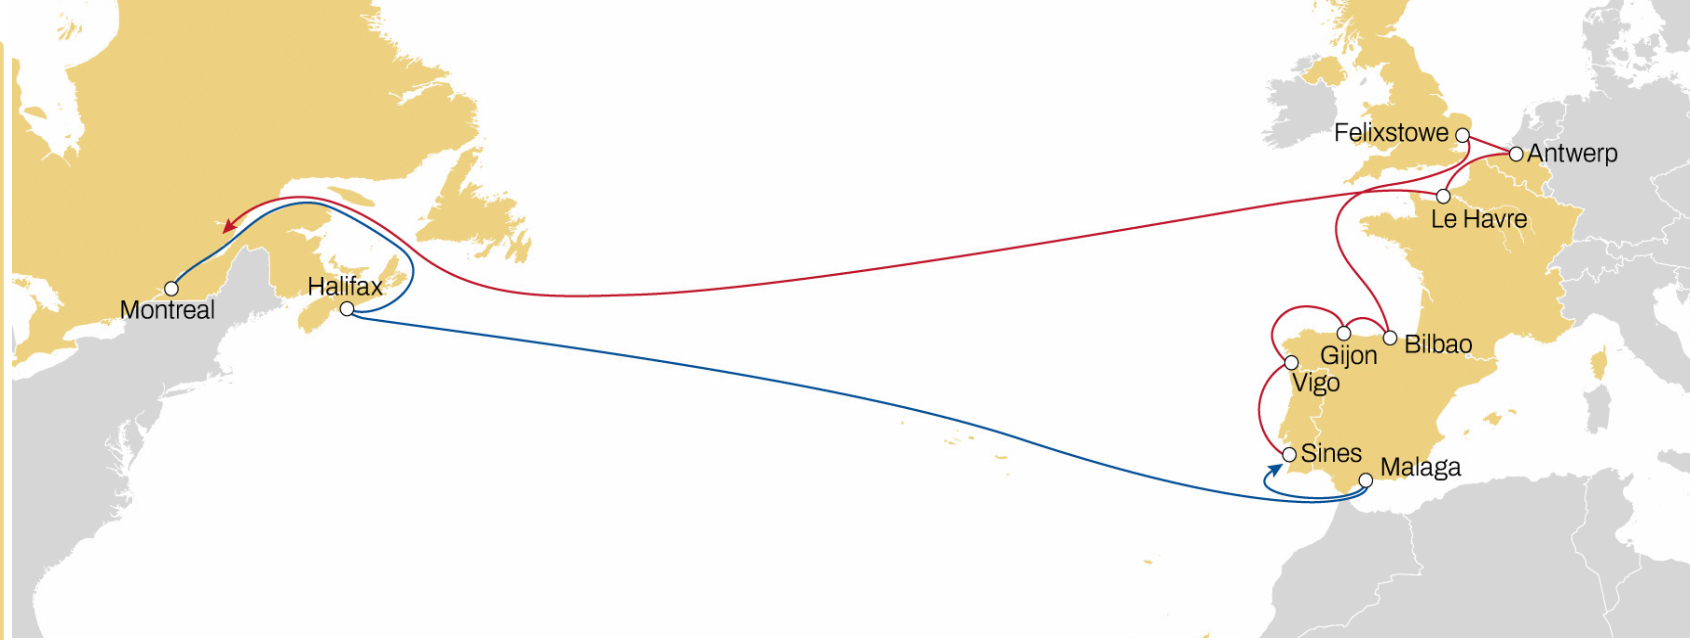

TRANSATLANTIC SERVICES EUROPE-CANADA

April 2026

External

CALIFORNIA EXPRESS

EUROPE TO CANADA

WESTBOUND

- **Weekly sailings**
- **Exclusive all water service** from Mediterranean to North America West Coast
- **Seattle destination as MSC exclusive call**

MED TO CANADIAN SERVICE

ITALY, SPAIN & PORTUGAL TO CANADA

WESTBOUND

- **Weekly sailings**
- **Market leading service from Italy, Spain and Portugal to Canada**

Transit Time	Arrival	
	Halifax	Montreal
Departure		
Gioia Tauro	19	23
Salerno	17	21
Leghorn	15	19
Genoa	13	17
Valencia	10	14
Sines	6	10

CANADA EXPRESS

NORTH EUROPE TO CANADA

WESTBOUND

- **Weekly sailings**
- **Exclusive connection** from London Gateway to Montreal
- **Unique and direct link** from North of Spain to Montreal

Transit Time	Arrival	
	Montreal	Halifax
Departure		
Sines	24	29
Vigo	22	27
Gijon	20	25
Bilbao	18	23
Felixstowe	14	19
Antwerp	11	16
Le Havre	10	15

MONTREAL EXPRESS 1

NWC TO CANADA

WESTBOUND

- **Weekly** sailings
- **Extensive coverage** from North Europe to Montreal
- **Faster connection** from Liverpool and Le Havre to Montreal

Transit Time		Arrival
Departure		Montreal
	Antwerp	18
	Bremerhaven	16
	Le Havre	14
	Liverpool	10