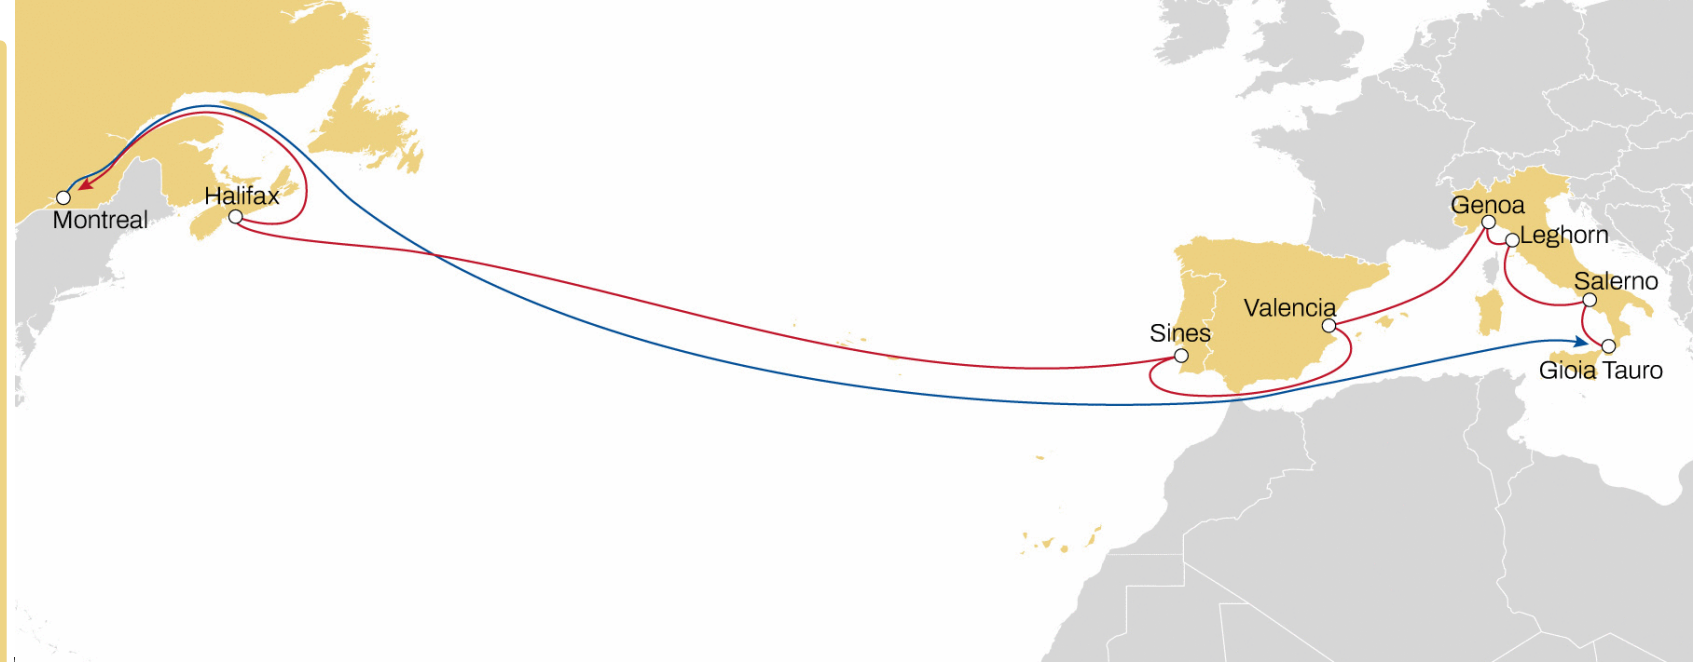

TRANSATLANTIC SERVICES EUROPE-CANADA

April 2026

External

CALIFORNIA EXPRESS

EUROPE TO CANADA

WESTBOUND

- **Weekly sailings**
- **Exclusive all water service** from Mediterranean to North America West Coast
- **Seattle destination as MSC exclusive call**

Transit Time		Arrival			
Departure	Manzanillo	Long Beach	Oakland	Seattle	Vancouver
Gioia Tauro	36	41	43	50	52
Civitavecchia	33	38	40	47	49
Fos-sur-Mer	30	35	37	44	46
La Spezia	27	32	34	41	43
Barcelona	26	31	33	40	42
Valencia	23	28	30	37	39
Sines	19	24	26	33	35

MED TO CANADIAN SERVICE

ITALY, SPAIN & PORTUGAL TO CANADA

WESTBOUND

- **Weekly sailings**
- **Market leading service from Italy, Spain and Portugal to Canada**

Transit Time	Arrival	
	Halifax	Montreal
Departure		
Gioia Tauro	19	23
Salerno	17	21
Leghorn	15	19
Genoa	13	17
Valencia	10	14
Sines	6	10

MONTREAL EXPRESS 1

NWC TO CANADA

WESTBOUND

- **Weekly** sailings
- **Extensive coverage** from North Europe to Montreal
- **Faster connection** from Liverpool and Le Havre to Montreal

Transit Time		Arrival
Departure		Montreal
	Antwerp	18
	Bremerhaven	16
	Le Havre	14
	Liverpool	10