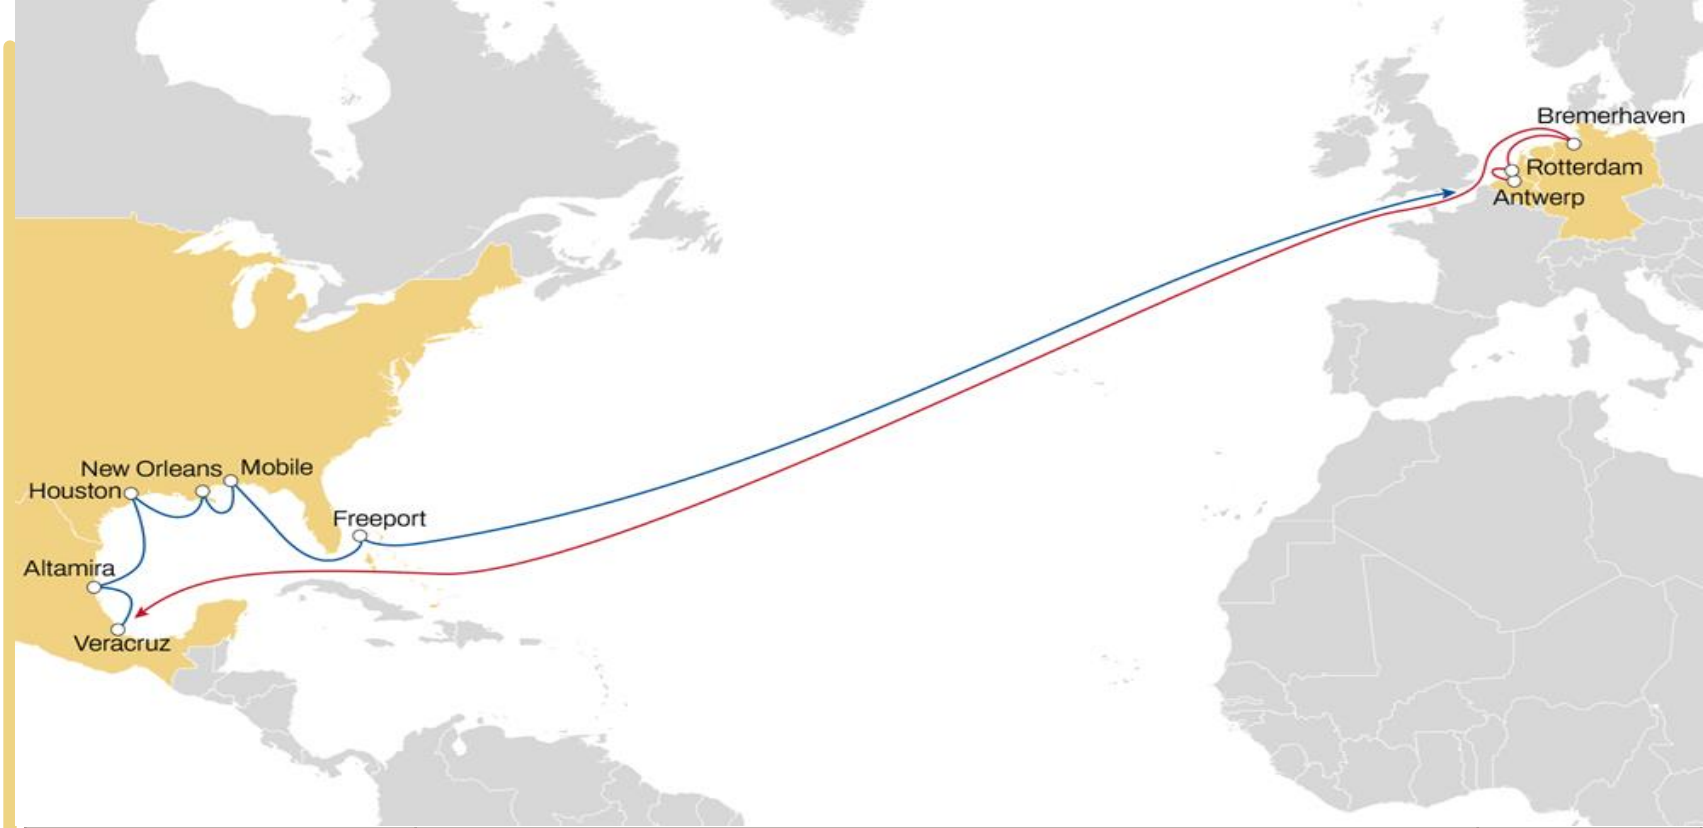

NEUSEC 2

NWC TO USA

WESTBOUND

- Weekly sailings
- Best connection and transit times from France (Le Havre) and Antwerp to Charleston and Norfolk

Transit Time	Arrival			
	Charleston	Norfolk	Baltimore	New York
Departure				
Bremerhaven	14	18	20	25
Antwerp	12	16	18	23
Le Havre	10	14	16	21

NORTH EUROPE TO USA AND ECUADOR ECUADOR - NWC - USA

WESTBOUND

- Weekly sailings
- Exclusive Philadelphia and Boston service from North Europe
- Felixstowe direct connection to Boston, New York, Philadelphia, Norfolk, Jacksonville and Port Everglades

Transit Time	Arrival					
Departure	Boston	New York	Philadelphia	Norfolk	Jacksonville	Port Everglades
Antwerp	16	18	20	22	25	27
Rotterdam	15	17	19	21	24	26
Bremerhaven	13	15	17	20	22	24
Hamburg	12	14	16	19	21	23
Felixstowe	10	12	14	16	19	21
Le Havre	8	10	12	14	17	19

MEXICO GULF EXPRESS

NWC TO USA

WESTBOUND

- Weekly sailings
- Most competitive transit times from NWC to Mexico and Houston with extensive Gulf coverage

Transit Time	Arrival					
	Veracruz	Altamira	Houston	New Orleans	Mobile	Freeport
Departure						
Antwerp	19	20	23	25	27	30
Rotterdam	16	17	20	22	24	27
Bremerhaven	14	15	18	20	22	25