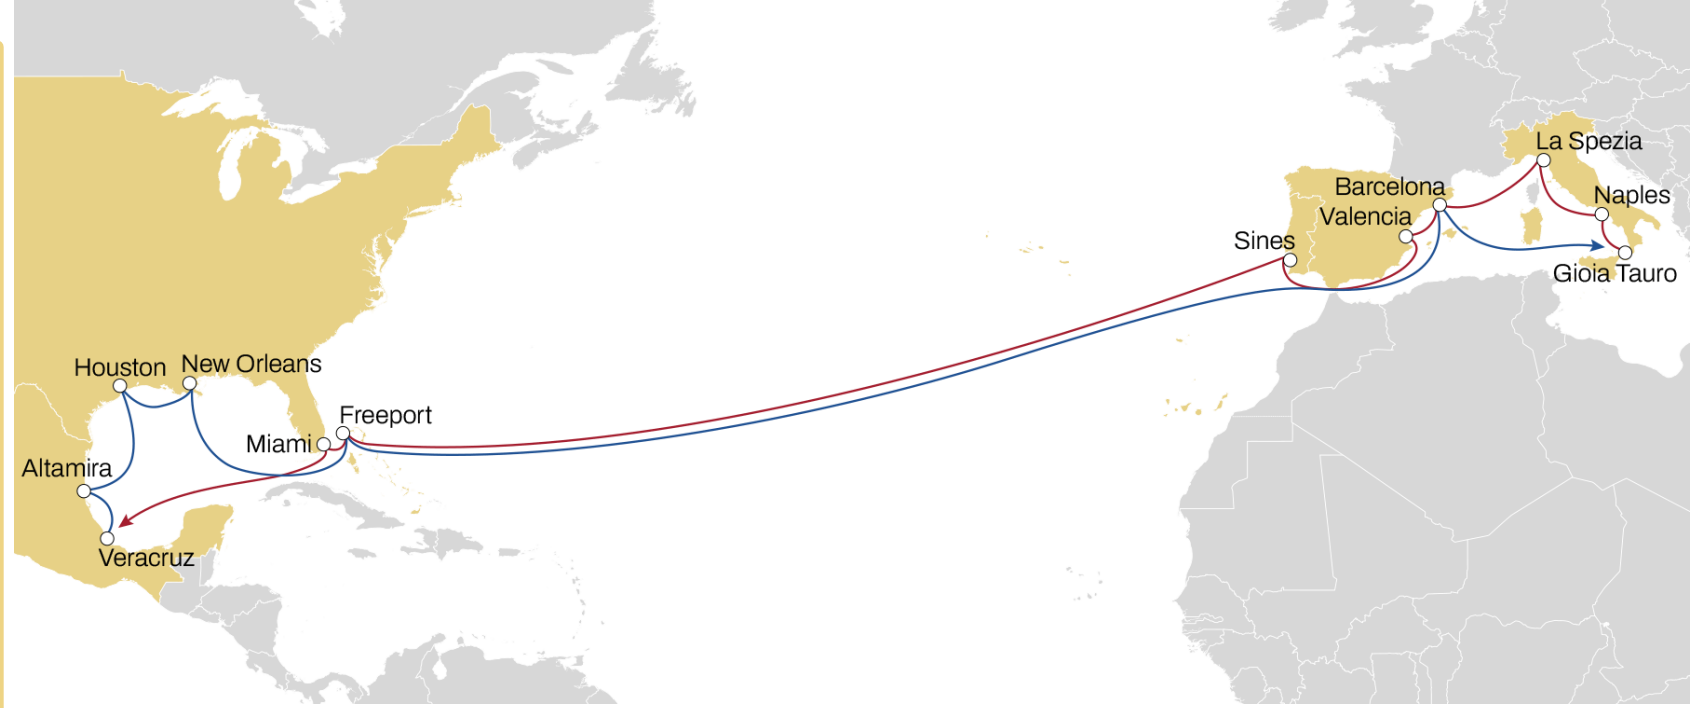

MEDUSEC SERVICE

WEST MED TO USA NATL

WESTBOUND

- Weekly sailings
- 7 vessels
- **Faster transit times** from Italy to USA East Coast
- Extensive coverage with the exclusive call at Baltimore from the Mediterranean area

WEST MED TO NORTH AMERICA PACIFIC

WESTBOUND

- Weekly sailings
- Exclusive all water service from Mediterranean to North America West Coast

Transit Time	Arrival		
Departure	Los Angeles	Oakland	Seattle
Gioia Tauro	39	42	50
Civitavecchia	36	39	47
Fos-sur-Mer	33	36	44
La Spezia	30	33	41
Barcelona	28	31	39
Valencia	26	29	37
Sines	22	25	33

MEDGULF SERVICE

WEST MED TO USA SOUTH & GULF

WESTBOUND

- Weekly sailings
- Full USA and Gulf and Mexico direct coverage from Italy, Spain and Portugal
- Offering Miami as first port call with the best transit time on the market

Transit Time	Arrival					
Departure	Freeport	Miami	Veracruz	Altamira	Houston	New Orleans
Gioia Tauro	25	26	31	32	35	39
Naples	22	23	28	29	32	36
La Spezia	19	20	25	26	29	33
Barcelona	17	18	23	24	27	31
Valencia	15	16	21	22	25	29
Sines	12	13	18	19	22	26