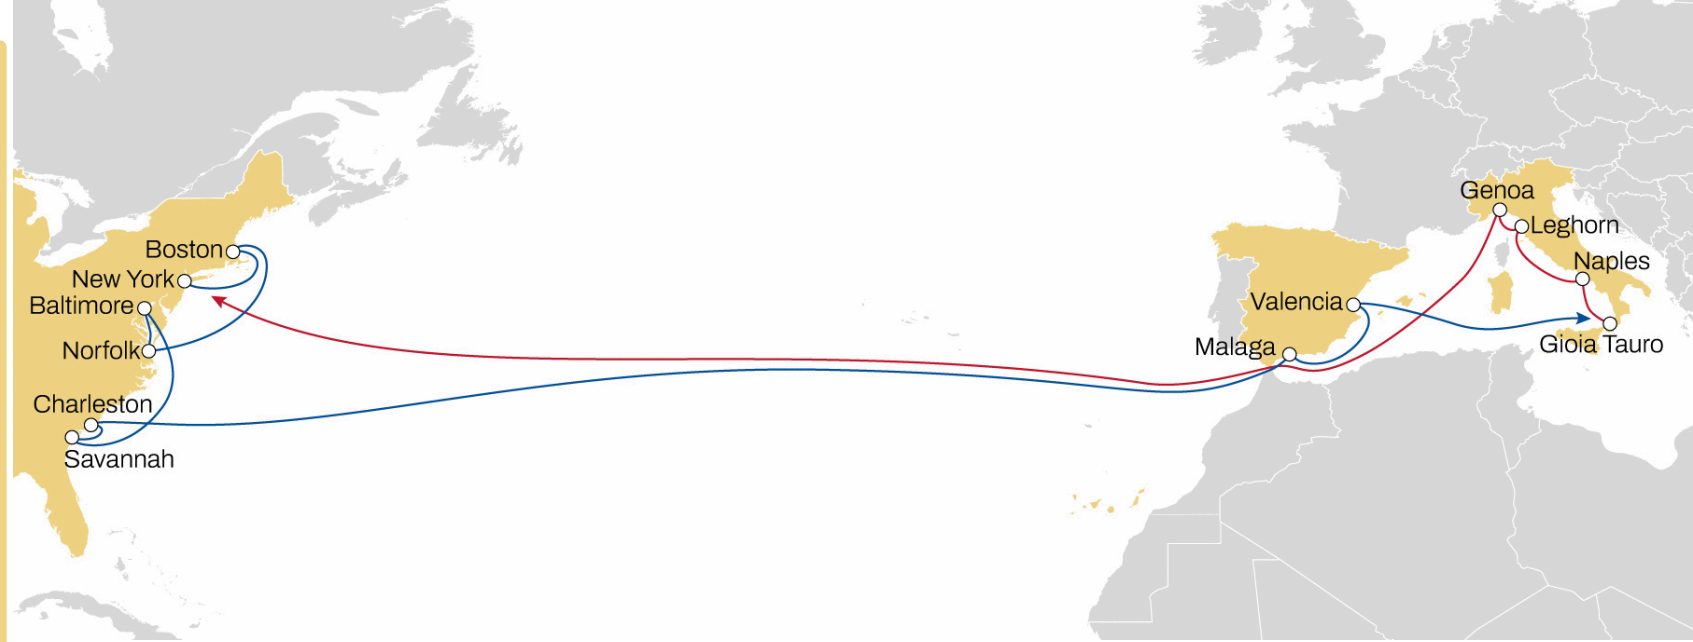

TRANSATLANTIC SERVICES EUROPE-USA

February 2025

External

EMUSA

TÜRKIYE/WMED TO USA EAST COAST

WESTBOUND

- Weekly sailings
- 9 vessels
- Exclusive link ex Algeciras to all USEC ports
- Extensive and exclusive network from Fos-sur-Mer to USA East Coast
- Exclusive direct service from Valencia to USA East Coast

MEDUSEC SERVICE

WEST MED TO USA NATL

WESTBOUND

- Weekly sailings
- 7 vessels
- **Faster transit times** from Italy to USA East Coast
- Extensive coverage with the exclusive call at Baltimore from the Mediterranean area

WEST MED TO NORTH AMERICA PACIFIC

WESTBOUND

- Weekly sailings
- Exclusive all water service from Mediterranean to North America West Coast

Transit Time	Arrival		
Departure	Los Angeles	Oakland	Seattle
Gioia Tauro	39	42	50
Civitavecchia	36	39	47
Fos-sur-Mer	33	36	44
La Spezia	30	33	41
Barcelona	28	31	39
Valencia	26	29	37
Sines	22	25	33

MEDGULF SERVICE

WEST MED TO USA SOUTH & GULF

WESTBOUND

- Weekly sailings
- Full USA and Gulf and Mexico direct coverage from Italy, Spain and Portugal
- Offering Miami as first port call with the best transit time on the market