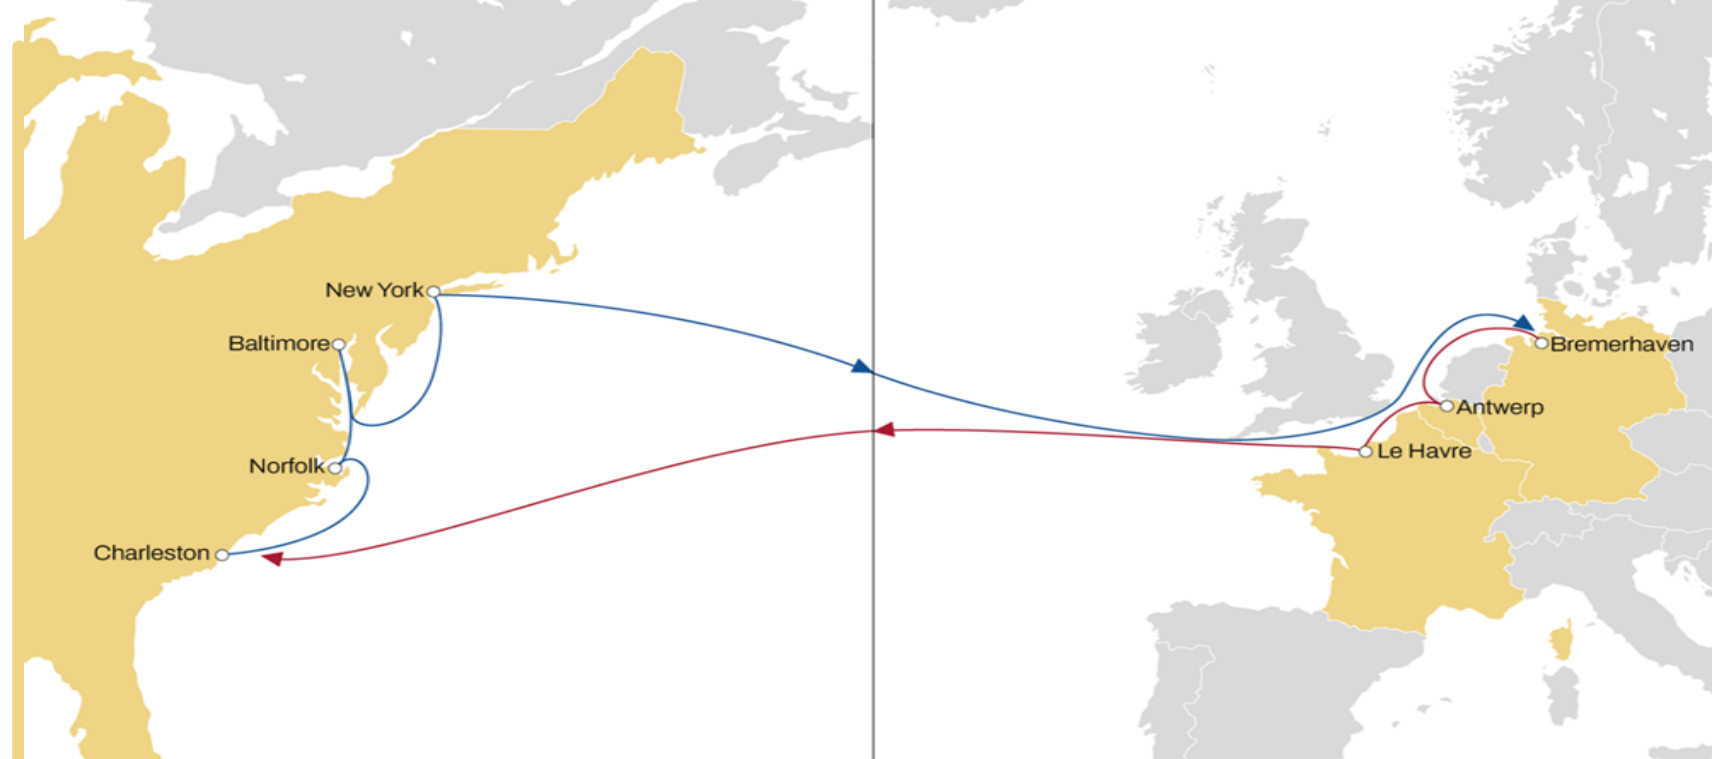

NEUSEC 1

NWC TO USA

WESTBOUND

- Weekly sailings
- Faster transit times from Germany to Norfolk and Midwest

Transit Time	Arrival				
	Departure	New york	Charleston	Savannah	Norfolk
London Gateway		16	21	23	26
Antwerp		15	20	22	24
Rotterdam		13	18	20	23
Bremerhaven		10	15	17	20

NEUSEC 2

NWC TO USA

WESTBOUND

- Weekly sailings
- Best connection and transit times from France (Le Havre) and Antwerp to Charleston and Norfolk

Transit Time	Arrival			
	Charleston	Norfolk	Baltimore	New York
Departure				
Bremerhaven	14	18	20	25
Antwerp	12	16	18	23
Le Havre	10	14	16	21

NORTH EUROPE TO USA AND ECUADOR ECUADOR - NWC - USA

WESTBOUND

- Weekly sailings
- Exclusive Philadelphia and Boston service from North Europe
- Felixstowe direct connection to Boston, New York, Philadelphia, Norfolk, Jacksonville and Port Everglades

Transit Time	Arrival					
Departure	Boston	New York	Philadelphia	Norfolk	Jacksonville	Port Everglades
Antwerp	16	18	20	22	25	27
Rotterdam	15	17	19	21	24	26
Bremerhaven	13	15	17	20	22	24
Hamburg	12	14	16	19	21	23
Felixstowe	10	12	14	16	19	21
Le Havre	8	10	12	14	17	19