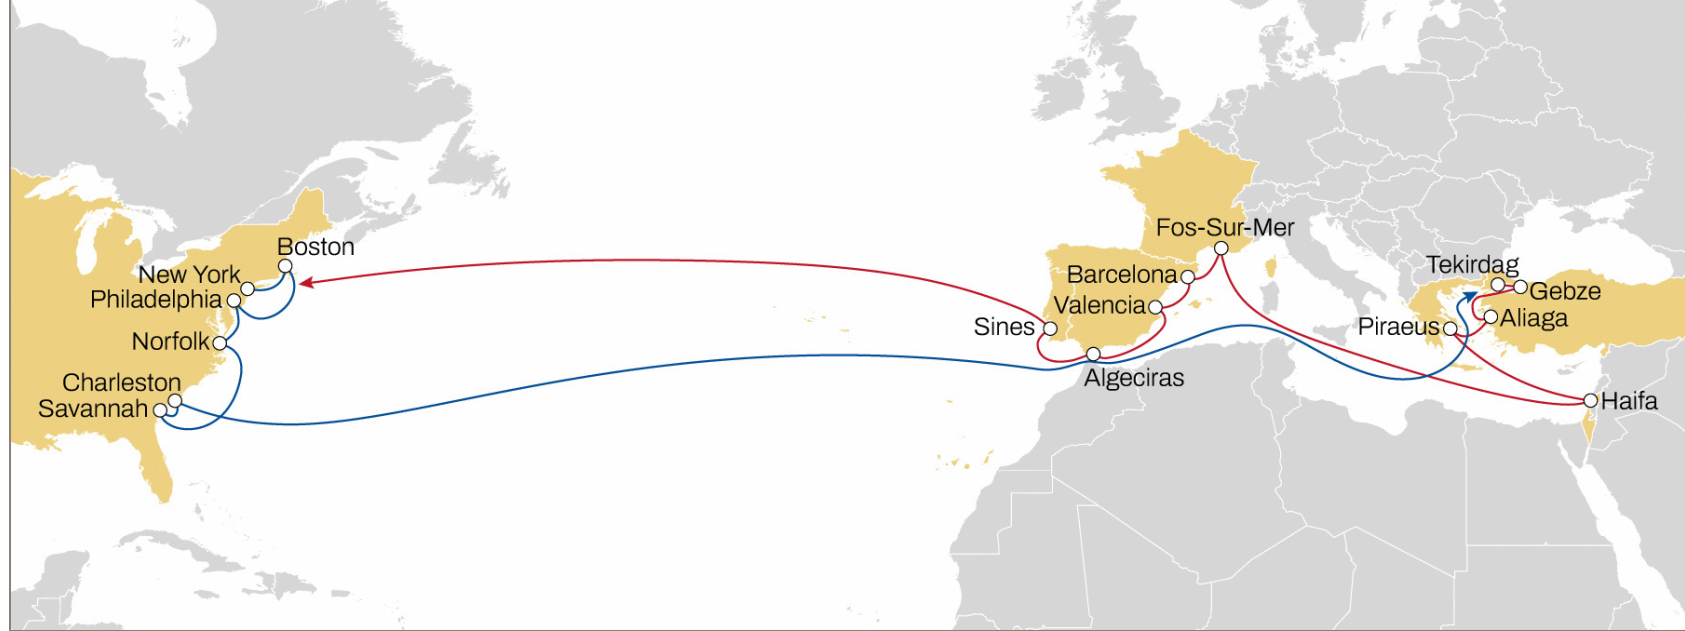

TRANSATLANTIC SERVICES EUROPE-USA

February 2025

External

EMUSA

TÜRKIYE/WMED TO USA EAST COAST

WESTBOUND

- Weekly sailings
- 9 vessels
- Exclusive link ex Algeciras to all USEC ports
- Extensive and exclusive network from Fos-sur-Mer to USA East Coast
- Exclusive direct service from Valencia to USA East Coast

MEDUSEC SERVICE

WEST MED TO USA NATL

WESTBOUND

- Weekly sailings
- 7 vessels
- **Faster transit times** from Italy to USA East Coast
- Extensive coverage with the exclusive call at Baltimore from the Mediterranean area

WEST MED TO NORTH AMERICA PACIFIC

WESTBOUND

- Weekly sailings
- Exclusive all water service from Mediterranean to North America West Coast

Transit Time	Arrival		
Departure	Los Angeles	Oakland	Seattle
Gioia Tauro	39	42	50
Civitavecchia	36	39	47
Fos-sur-Mer	33	36	44
La Spezia	30	33	41
Barcelona	28	31	39
Valencia	26	29	37
Sines	22	25	33

MEDGULF SERVICE

WEST MED TO USA SOUTH & GULF

WESTBOUND

- Weekly sailings
- Full USA and Gulf and Mexico direct coverage from Italy, Spain and Portugal
- Offering Miami as first port call with the best transit time on the market