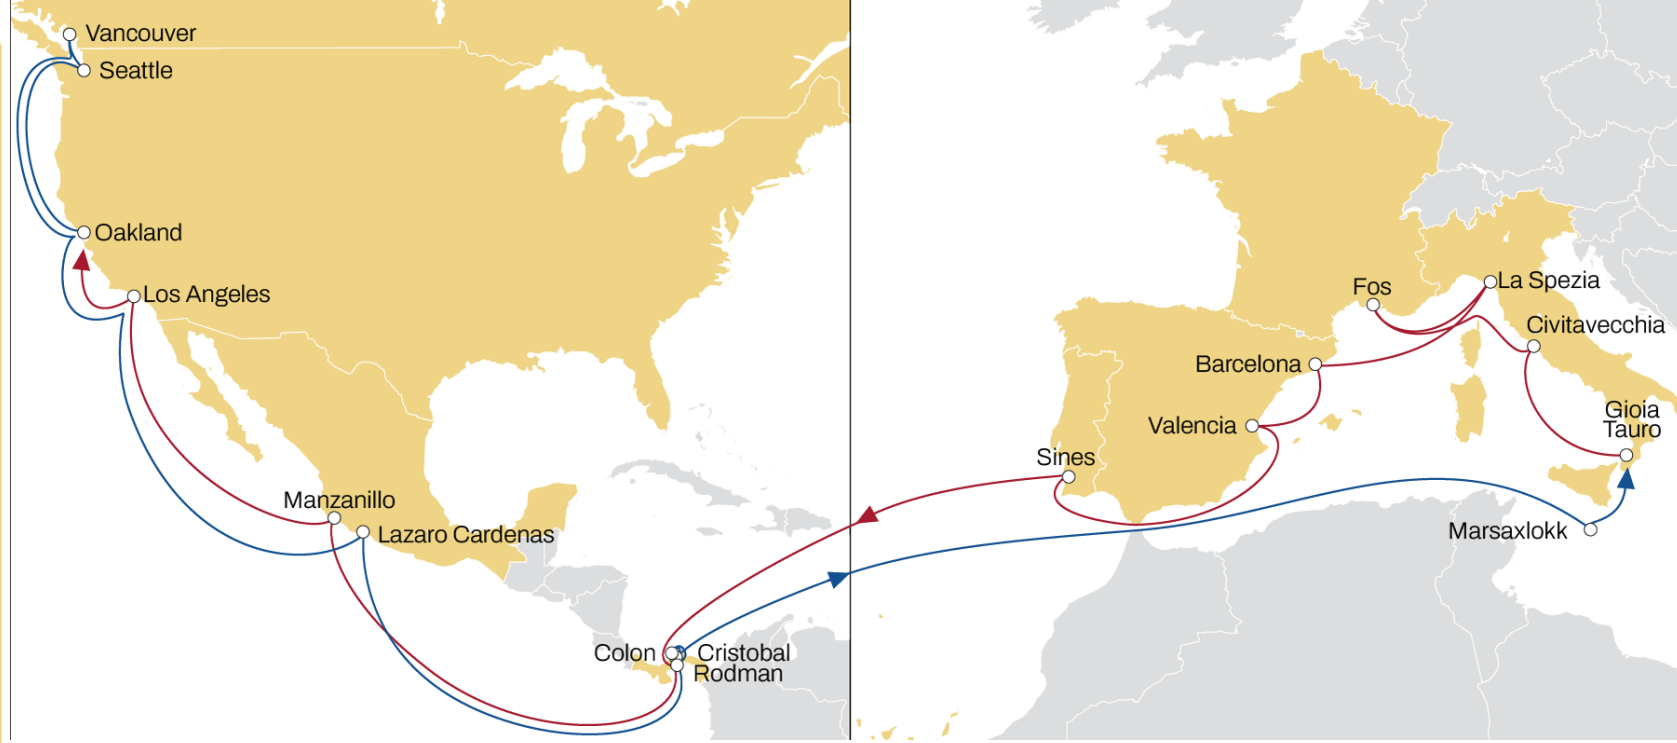

MEDUSEC SERVICE

WEST MED TO USA NATL

WESTBOUND

- Weekly sailings
- 7 vessels
- **Faster transit times** from Italy to USA East Coast
- Extensive coverage with the exclusive call at Baltimore from the Mediterranean area

WEST MED TO NORTH AMERICA PACIFIC

WESTBOUND

- Weekly sailings
- Exclusive all water service from Mediterranean to North America West Coast

Transit Time	Arrival		
Departure	Los Angeles	Oakland	Seattle
Gioia Tauro	39	42	50
Civitavecchia	36	39	47
Fos-sur-Mer	33	36	44
La Spezia	30	33	41
Barcelona	28	31	39
Valencia	26	29	37
Sines	22	25	33

MEDGULF SERVICE

WEST MED TO USA SOUTH & GULF

WESTBOUND

- Weekly sailings
- Full USA and Gulf and Mexico direct coverage from Italy, Spain and Portugal
- Offering Miami as first port call with the best transit time on the market

Transit Time	Arrival					
Departure	Boston	New York	Philadelphia	Norfolk	Jacksonville	Port Everglades
Antwerp	16	18	20	22	25	27
Rotterdam	15	17	19	21	24	26
Bremerhaven	13	15	17	20	22	24
Hamburg	12	14	16	19	21	23
Felixstowe	10	12	14	16	19	21
Le Havre	8	10	12	14	17	19