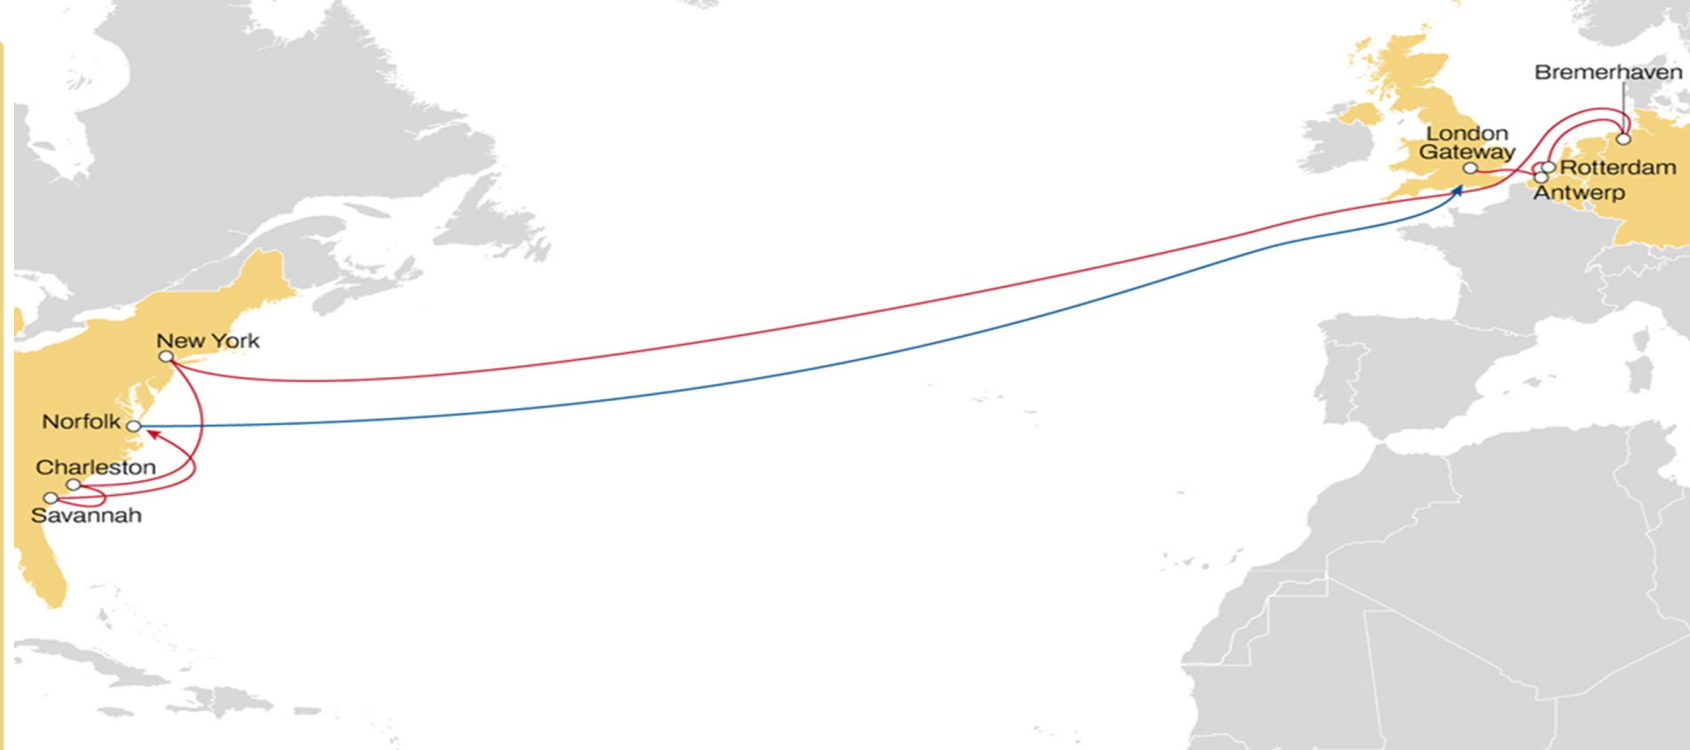

MEDGULF SERVICE

WEST MED TO USA SOUTH & GULF

WESTBOUND

- Weekly sailings
- Full USA and Gulf and Mexico direct coverage from Italy, Spain and Portugal
- Offering Miami as first port call with the best transit time on the market

Transit Time	Arrival					
Departure	Freeport	Miami	Veracruz	Altamira	Houston	New Orleans
Gioia Tauro	25	26	31	32	35	39
Naples	22	23	28	29	32	36
La Spezia	19	20	25	26	29	33
Barcelona	17	18	23	24	27	31
Valencia	15	16	21	22	25	29
Sines	12	13	18	19	22	26

NEUSEC 1

NWC TO USA

WESTBOUND

- Weekly sailings
- Faster transit times from Germany to Norfolk and Midwest

Transit Time	Arrival				
	Departure	New york	Charleston	Savannah	Norfolk
London Gateway		16	21	23	26
Antwerp		15	20	22	24
Rotterdam		13	18	20	23
Bremerhaven		10	15	17	20

NORTH EUROPE TO USA AND ECUADOR ECUADOR - NWC - USA

WESTBOUND

- Weekly sailings
- Exclusive Philadelphia and Boston service from North Europe
- Felixstowe direct connection to Boston, New York, Philadelphia, Norfolk, Jacksonville and Port Everglades