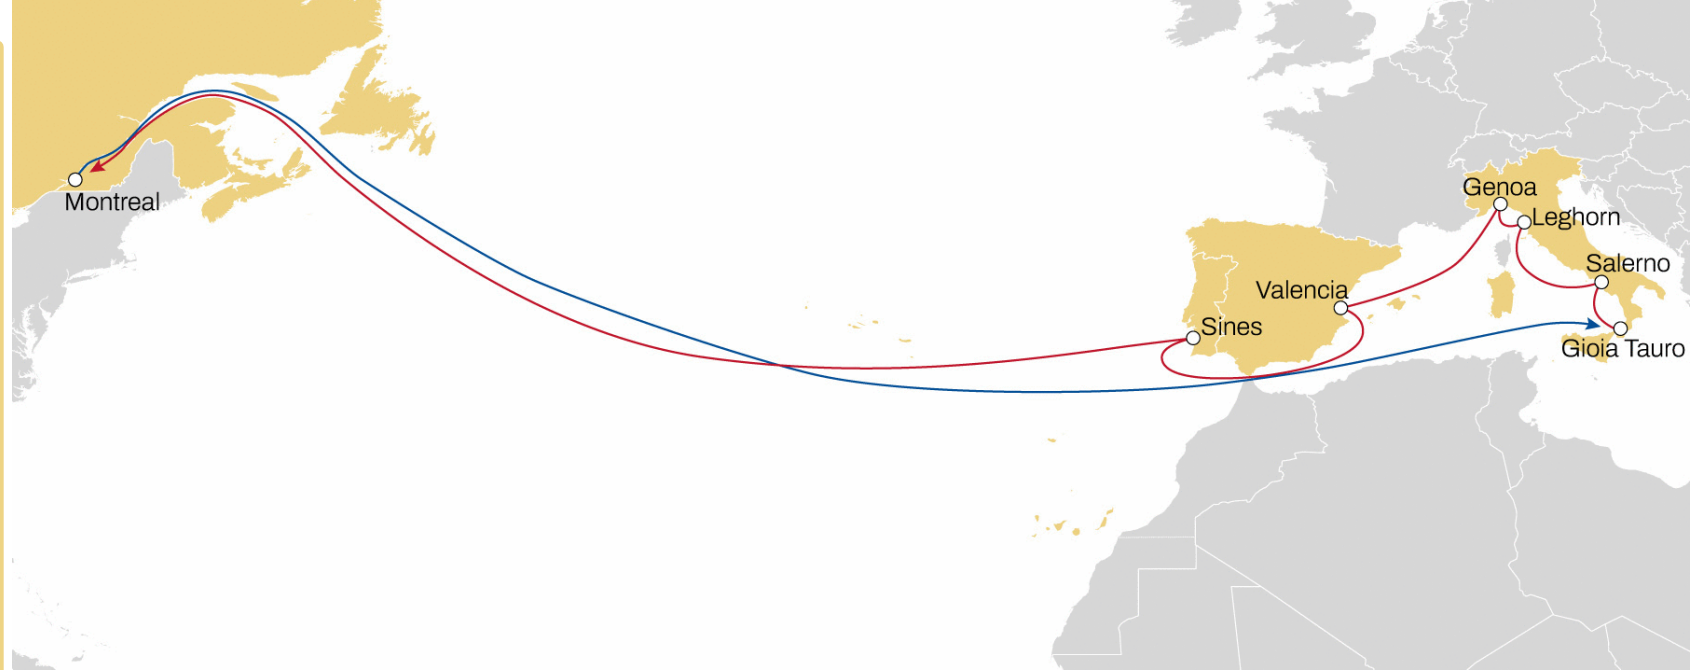

### WESTBOUND

- MSC Standalone Service
- Weekly Sailings
- Exclusive all water service from Med to Canada West Coast

Transit Time	Arrival
Departure	Vancouver
Gioia Tauro	52
Civitavecchia	49
Fos-sur-Mer	46
La Spezia	43
Barcelona	41
Valencia	39
Sines	35

# MED TO CANADIAN SERVICE

## ITALY, SPAIN & PORTUGAL TO CANADA

**WESTBOUND**

- MSC standalone service
- Weekly sailings
- Market leading service ex Italy, Spain and Portugal to Canada

Transit Time	Arrival
Departure	Montreal
Gioia Tauro	24
Salerno	22
Leghorn	19
Genoa	18
Valencia	15
Sines	13

## NORTH EUROPE TO CANADA