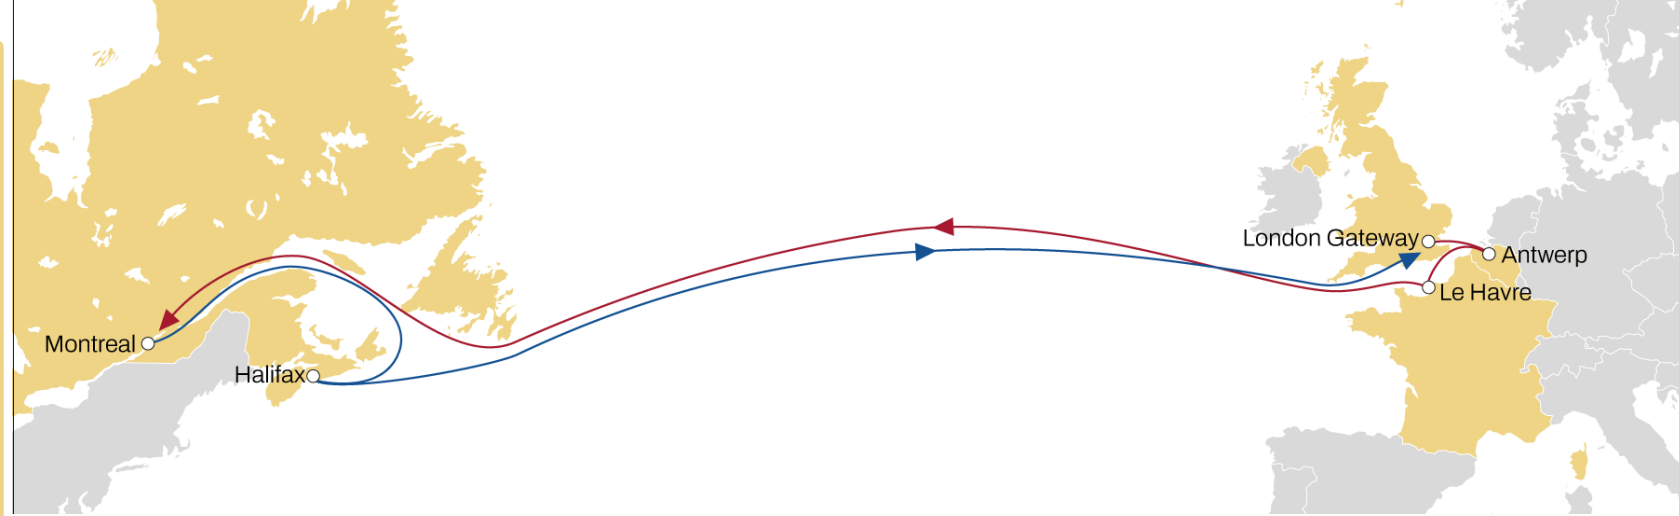

### WESTBOUND

- MSC Standalone Service
- Weekly Sailings
- Exclusive all water service from Med to Canada West Coast

Transit Time	Arrival
Departure	Vancouver
Gioia Tauro	52
Civitavecchia	49
Fos-sur-Mer	46
La Spezia	43
Barcelona	41
Valencia	39
Sines	35

## ITALY, SPAIN & PORTUGAL TO CANADA

**WESTBOUND**

- MSC standalone service
- Weekly sailings
- Market leading service ex Italy, Spain and Portugal to Canada

Transit Time	Arrival
Departure	Montreal
Gioia Tauro	24
Salerno	22
Leghorn	19
Genoa	18
Valencia	15
Sines	13

## NORTH EUROPE TO CANADA

### WESTBOUND

- MSC standalone service
- Weekly sailings
- Exclusive connection ex London Gateway to Montreal

Transit Time	Arrival
Departure	Montreal
London Gateway	11
Antwerp	10
Le Havre	8

**Note:** Transit times are indicative and subject to change, please visit [msc.com](https://www.msc.com)