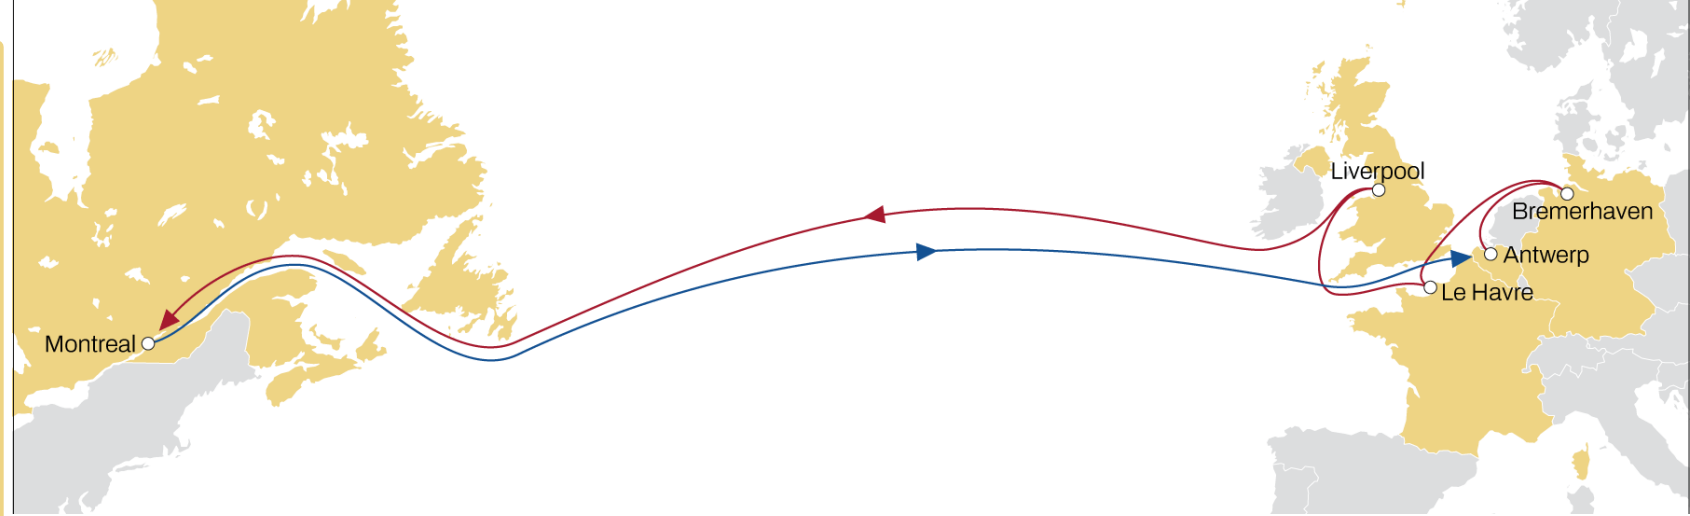

### WESTBOUND

- MSC Standalone Service
- Weekly Sailings
- Exclusive all water service from Med to Canada West Coast

Transit Time	Arrival
Departure	Vancouver
Gioia Tauro	52
Civitavecchia	49
Fos-sur-Mer	46
La Spezia	43
Barcelona	41
Valencia	39
Sines	35

## NORTH EUROPE TO CANADA

### WESTBOUND

- MSC standalone service
- Weekly sailings
- Exclusive connection ex London Gateway to Montreal

Transit Time	Arrival
Departure	Montreal
London Gateway	11
Antwerp	10
Le Havre	8

**Note:** Transit times are indicative and subject to change, please visit [msc.com](https://www.msc.com)

## NWC TO CANADA

**WESTBOUND**

- Weekly Sailings
- NWC to Montreal extensive coverage service
- Liverpool and Le Havre to Montreal faster connection

Transit Time	Arrival
<b>Departure</b>	<b>Montreal</b>
<b>Antwerp</b>	15
<b>Bremerhaven</b>	13
<b>Le Havre</b>	11
<b>Liverpool</b>	9