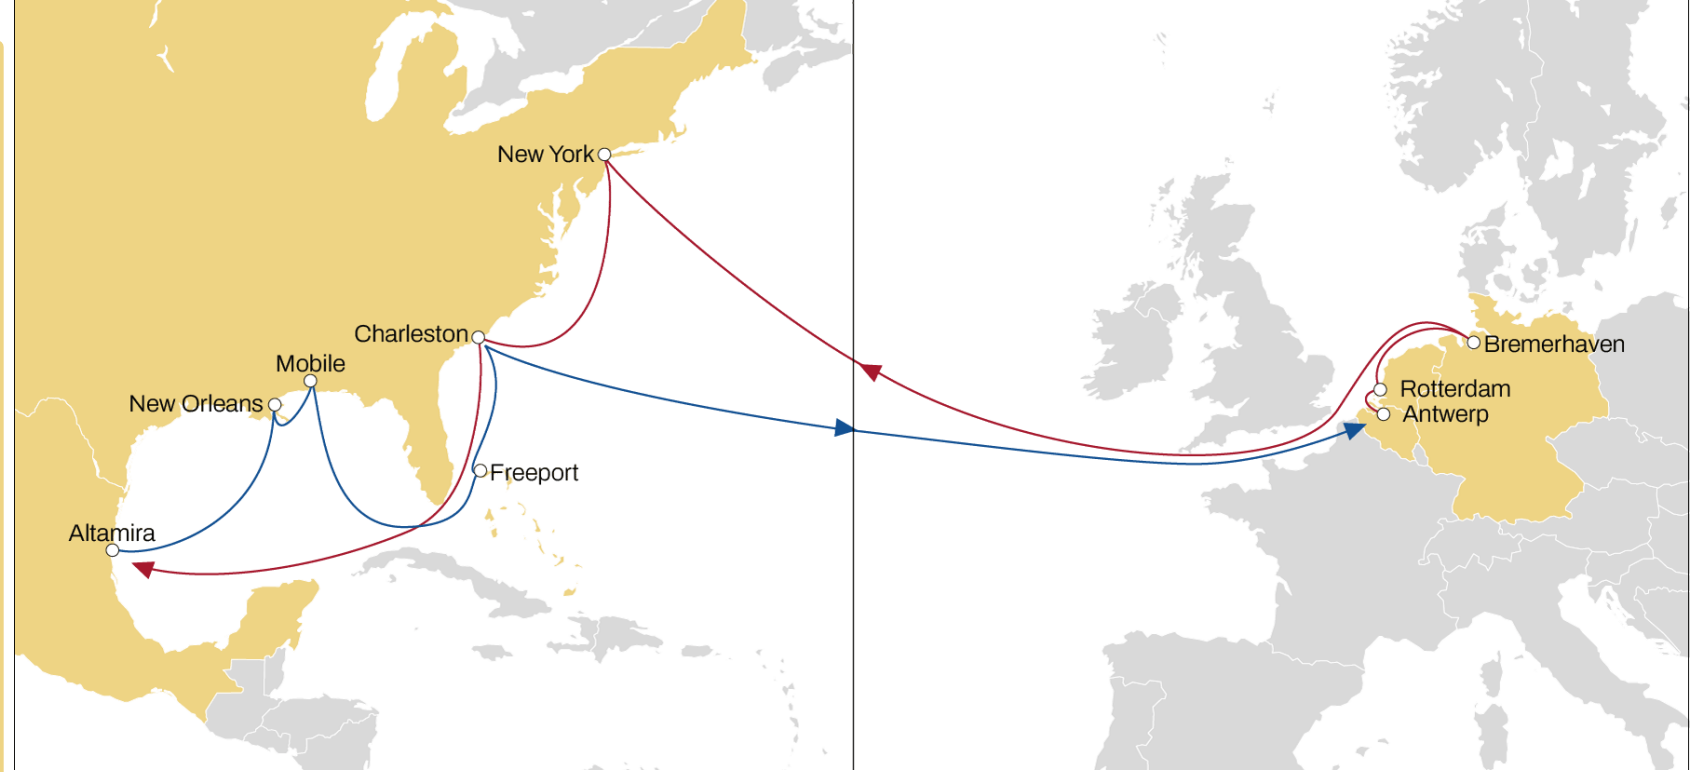

TRANSATLANTIC SERVICES EUROPE-MEXICO

May 2024

External

NWC TO MEXICO EXPRESS

NWC TO MEXICO

WESTBOUND

- MSC standalone service
- Weekly Sailings
- Dedicated Express Mexico service connecting Germany and Belgium with Altamira and Veracruz directly

To ensure you have the latest version of our flyers, please [register online](#) to get the latest updates as soon as they're available.

NEUATL3

NWC TO USA

WESTBOUND

- 2M VSA
- Weekly Sailings
- 7 Vessels

- Most competitive transit time from Germany to New York & Charleston with extensive Gulf coverage

Transit Time	Arrival				
Departure	New York	Charleston	Altamira	New Orleans	Mobile
Antwerp	14	17	23	27	29
Rotterdam	12	15	21	25	27
Bremerhaven	10	13	19	23	25

MEDGULF

WEST MED TO USA SOUTH & GULF

WESTBOUND

- 2M VSA
- Weekly Sailings
- Full US and Gulf & Mexico direct coverage from Italy, Spain & Portugal
- Offering Miami as first port call with the best transit time on the market