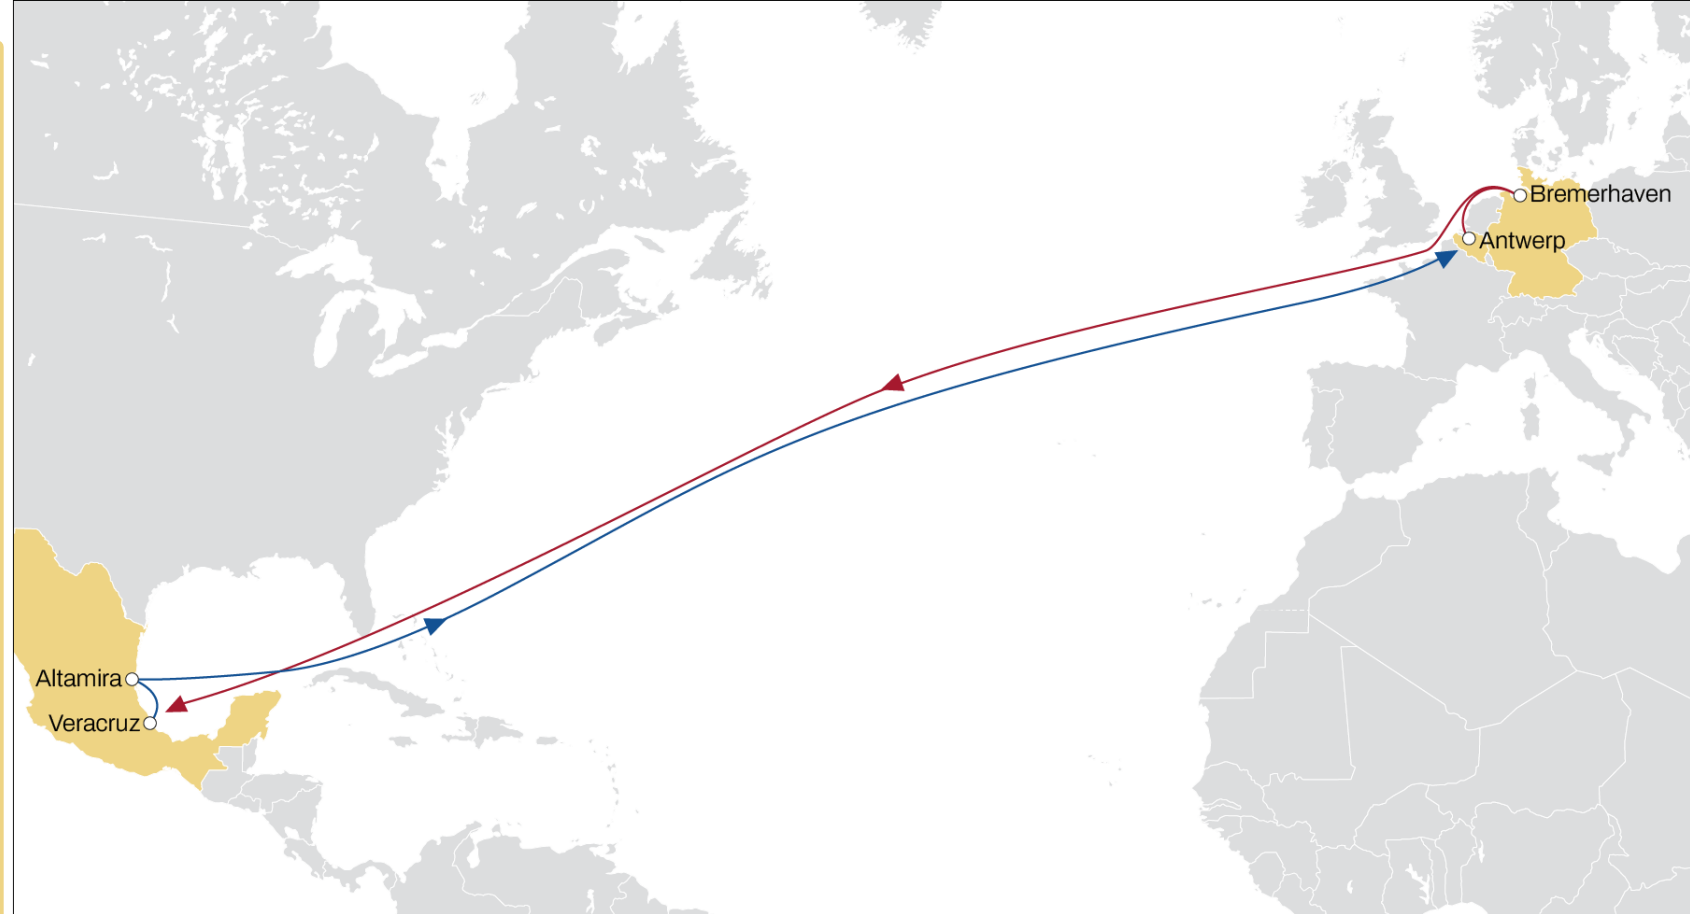

TRANSATLANTIC SERVICES EUROPE-MEXICO

May 2024

External

NWC TO MEXICO EXPRESS

NWC TO MEXICO

WESTBOUND

- MSC standalone service
- Weekly Sailings
- Dedicated Express Mexico service connecting Germany and Belgium with Altamira and Veracruz directly

- Most competitive transit time from Germany to New York & Charleston with extensive Gulf coverage

Transit Time	Arrival				
Departure	New York	Charleston	Altamira	New Orleans	Mobile
Antwerp	14	17	23	27	29
Rotterdam	12	15	21	25	27
Bremerhaven	10	13	19	23	25

MEDGULF

WEST MED TO USA SOUTH & GULF

WESTBOUND

- 2M VSA
- Weekly Sailings
- Full US and Gulf & Mexico direct coverage from Italy, Spain & Portugal
- Offering Miami as first port call with the best transit time on the market

Transit Time	Arrival					
	Freeport	Miami	Veracruz	Altamira	Houston	New Orleans
Departure						
Gioia Tauro	25	26	30	26	35	39
Naples	22	23	27	29	32	36
La Spezia	19	20	24	26	29	33
Barcelona	18	19	23	25	28	39
Valencia	16	17	21	23	26	30
Algeciras	14	15	19	21	24	28
Sines	12	13	17	19	22	26