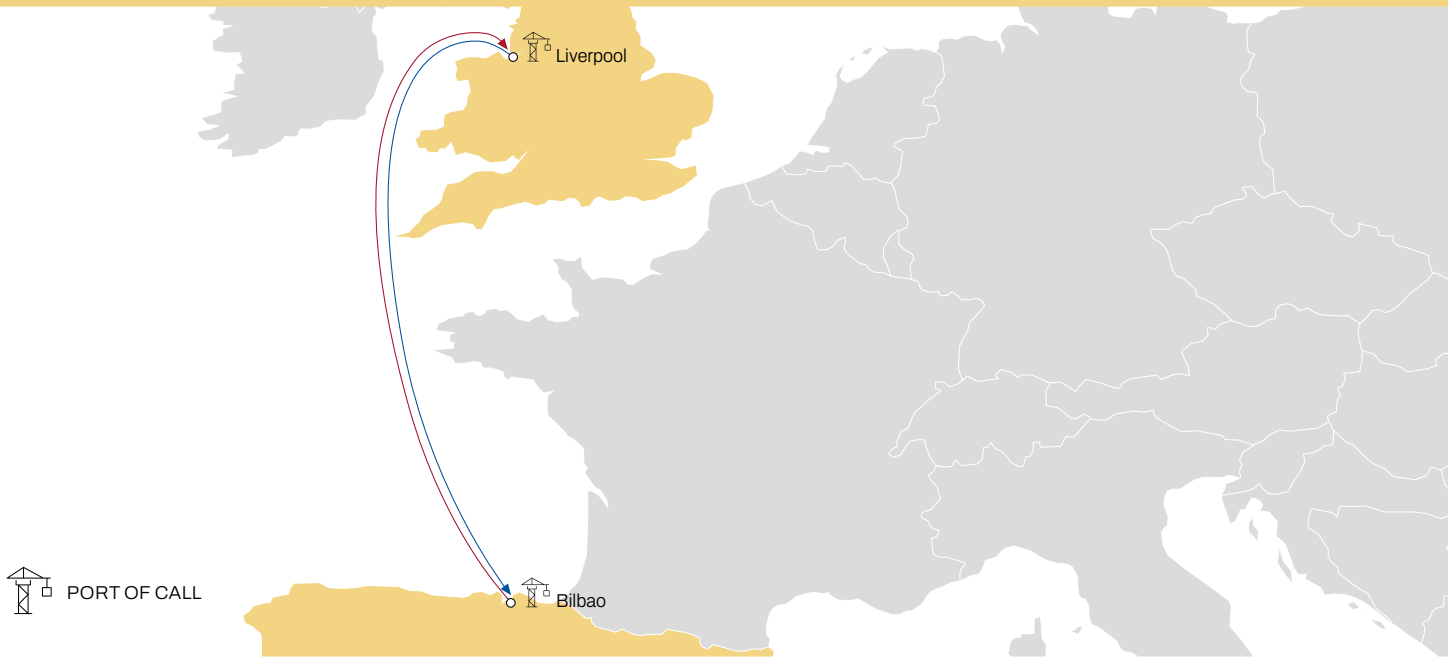

# MSC UK

## BILBAO: CONNECTING SPAIN AND THE UK

Our dedicated trade teams across 155 countries gives you access to market-specific, local expertise and advice on factors affecting the transit of your cargo. Our Bilbao-Liverpool service offers you a direct, fast connection between Spain and the UK in just 3 days.