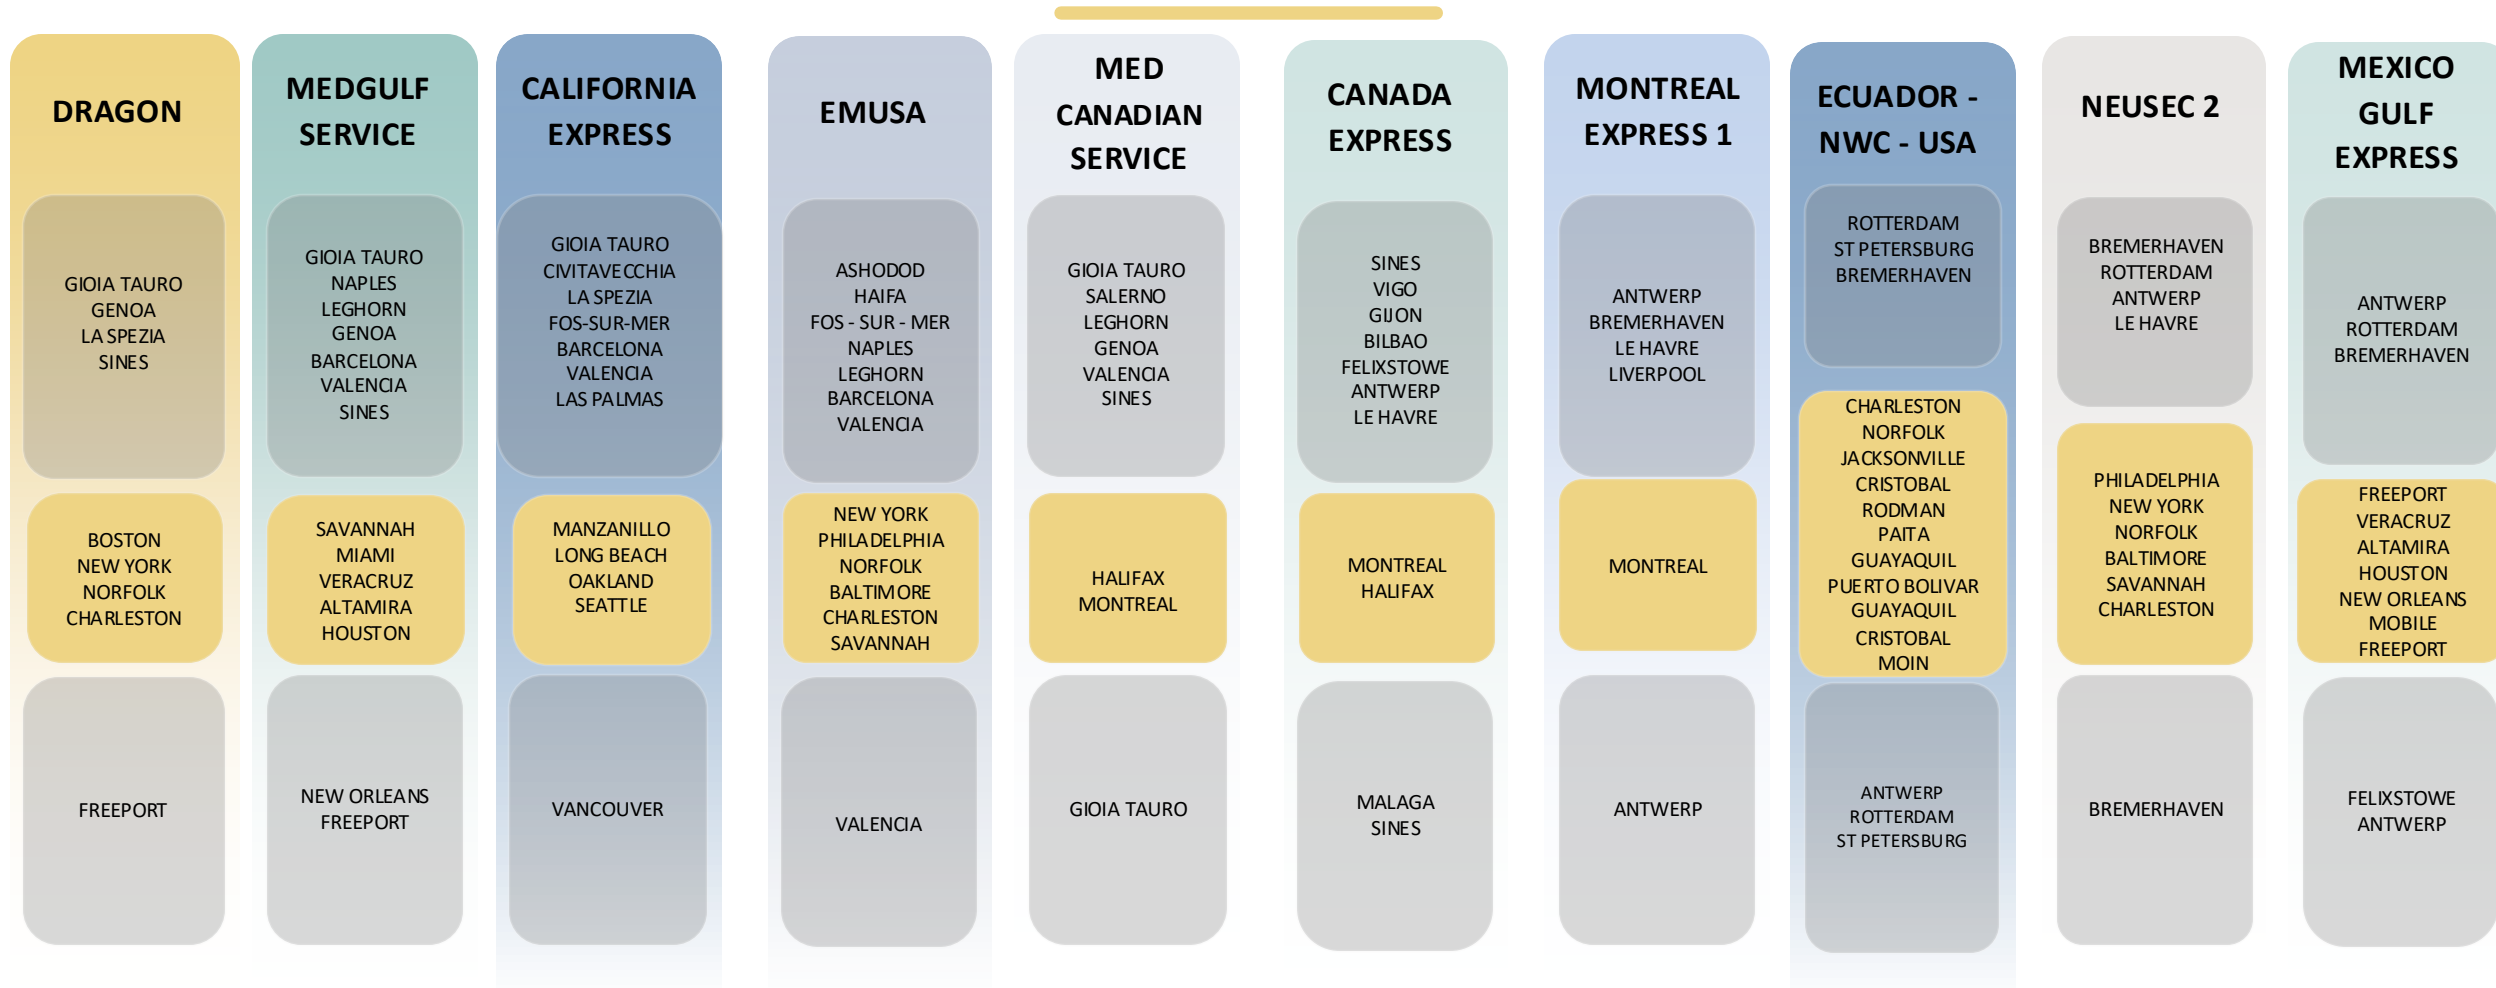

TRANSATLANTIC SERVICES

ALL SERVICES OVERVIEW