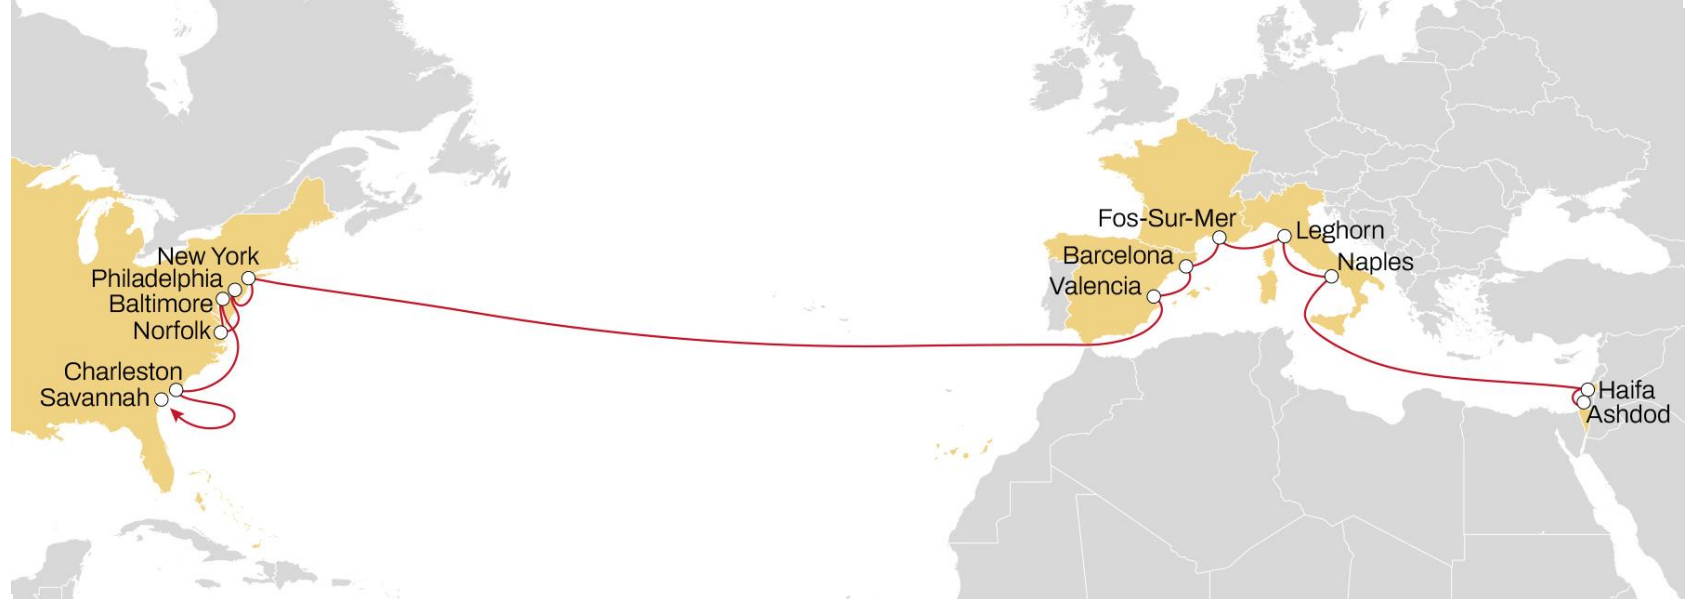

EMUSA

TÜRKIYE/MED TO USA EAST COAST

WESTBOUND

- Weekly sailings
- Exclusive link ex Main MED origins to all USEC
- Unique coverage from north and south of Italy to Philadelphia, Baltimore and main USEC
- Best transit times in the market to New York and Savannah

	NEW YORK	PHILADELPHIA	NORFOLK	BALTIMORE	CHARLESTON	SAVANNAH
ASHDOD	24	27	29	31	35	36
HAIFA	23	26	28	30	34	35
NAPLES	17	20	22	24	28	29
LEGHORN	15	18	20	22	26	27
FOS SUR MER	13	16	18	20	24	25
BARCELONA	11	14	16	18	22	23
VALENCIA	10	13	15	17	21	22

Note: Transit times are indicative and subject to change, please visit [msc.com](https://www.msc.com)

© Copyright MSC Mediterranean Shipping Company SA

To ensure you have the latest version of our flyers, please [register online](#) to get the latest updates as soon as they're available.