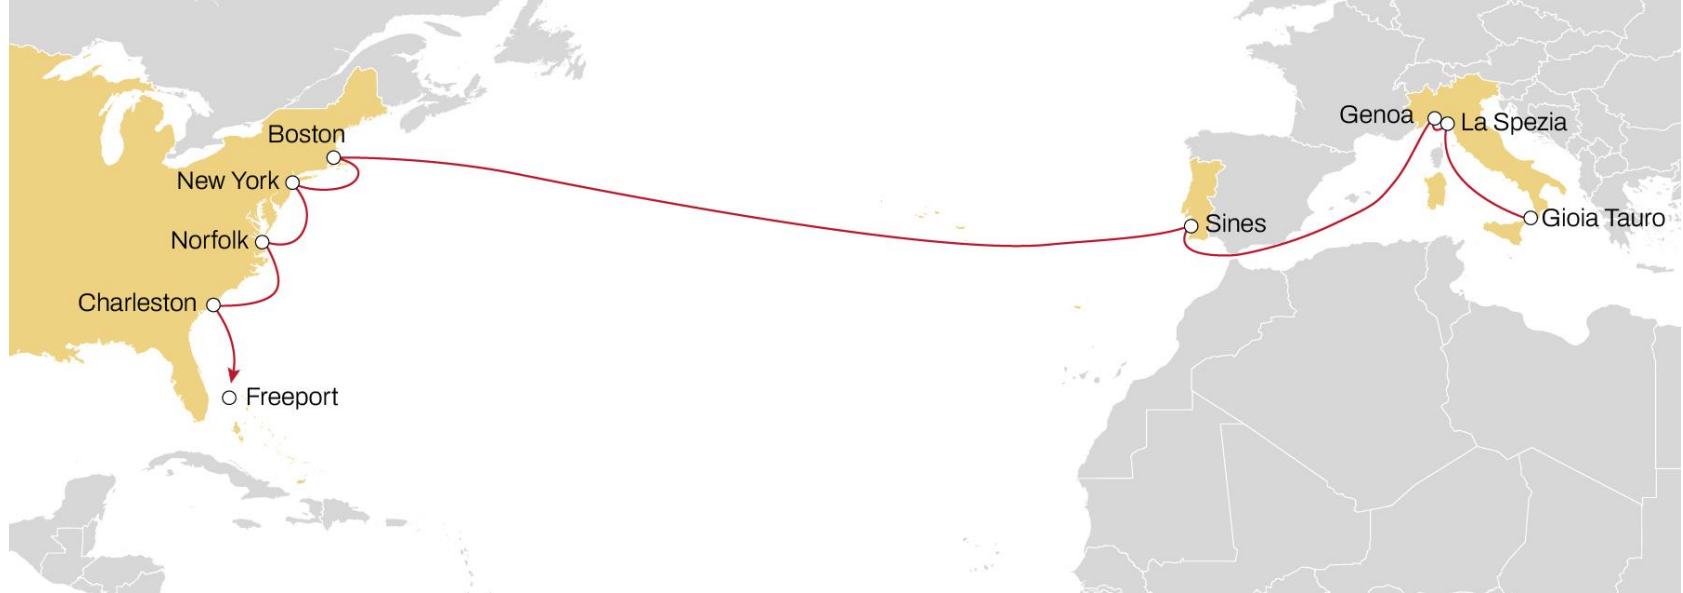

# DRAGON

**WESTBOUND**

- Weekly sailings
- Exclusive link from Italy, France and Portugal to Main USEC ports

	BOSTON	NEW YORK	NORFOLK	CHARLESTON	FREEPORT
GIOIA TAURO	20	22	27	30	33
LA SPEZIA	16	18	23	26	29
GENOA	12	14	19	22	25
SINES	8	10	15	18	21

# WEST MEDITERRANEAN TO USA SOUTH & GULF MEDGULF SERVICE

**WESTBOUND**

- Weekly sailings
- Full USA Gulf and Mexico direct coverage from Italy, Spain and Portugal
- Best transit times in the market to Savannah and Miami
- Unique coverage from west med to Bahamas

# WEST MEDITERRANEAN TO NORTH AMERICA PACIFIC **CALIFORNIA EXPRESS**

## **EASTBOUND**

- **The most direct** port pairs connection
- **Direct weekly** connection with Southern Italy ports
- **Weekly sailings** from New Orleans
- **Worldwide coverage** from Freeport hub

	BARCELONA	GIOIA TAURO	NAPLES	LEGHORN	GENOA	VALENCIA	SINES
VERACRUZ	26	29	31	34	38	39	43
ALTAMIRA	25	28	30	33	37	37	41
HOUSTON	21	24	26	29	33	34	38
NEW ORLEANS	18	21	23	26	30	31	35
FREEPORT	14	17	19	22	26	26	30