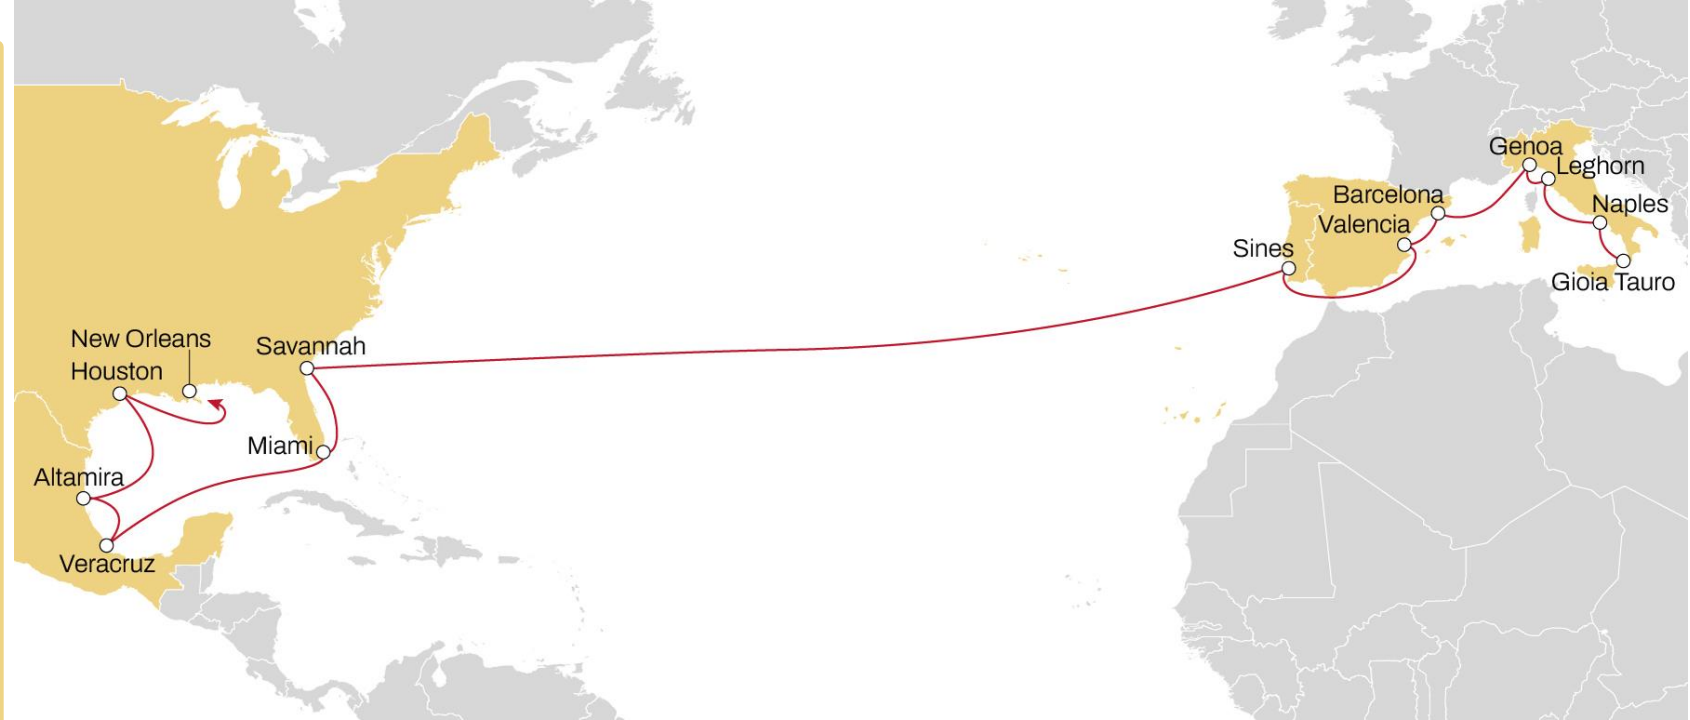

# DRAGON

**WESTBOUND**

- Weekly sailings
- Exclusive link from Italy, France and Portugal to Main USEC ports

	BOSTON	NEW YORK	NORFOLK	CHARLESTON	FREEPORT
GIOIA TAURO	20	22	27	30	33
LA SPEZIA	16	18	23	26	29
GENOA	12	14	19	22	25
SINES	8	10	15	18	21

# WEST MEDITERRANEAN TO USA SOUTH & GULF MEDGULF SERVICE

**WESTBOUND**

- Weekly sailings
- Full USA Gulf and Mexico direct coverage from Italy, Spain and Portugal
- Best transit times in the market to Savannah and Miami
- Unique coverage from west med to Bahamas

# WEST MEDITERRANEAN TO NORTH AMERICA PACIFIC **CALIFORNIA EXPRESS**

## **EASTBOUND**

- **The most direct** port pairs connection
- **Direct weekly** connection with Southern Italy ports
- **Weekly sailings** from New Orleans
- **Worldwide coverage** from Freeport hub

	BARCELONA	GIOIA TAURO	NAPLES	LEGHORN	GENOA	VALENCIA	SINES
VERACRUZ	26	29	31	34	38	39	43
ALTAMIRA	25	28	30	33	37	37	41
HOUSTON	21	24	26	29	33	34	38
NEW ORLEANS	18	21	23	26	30	31	35
FREEPORT	14	17	19	22	26	26	30