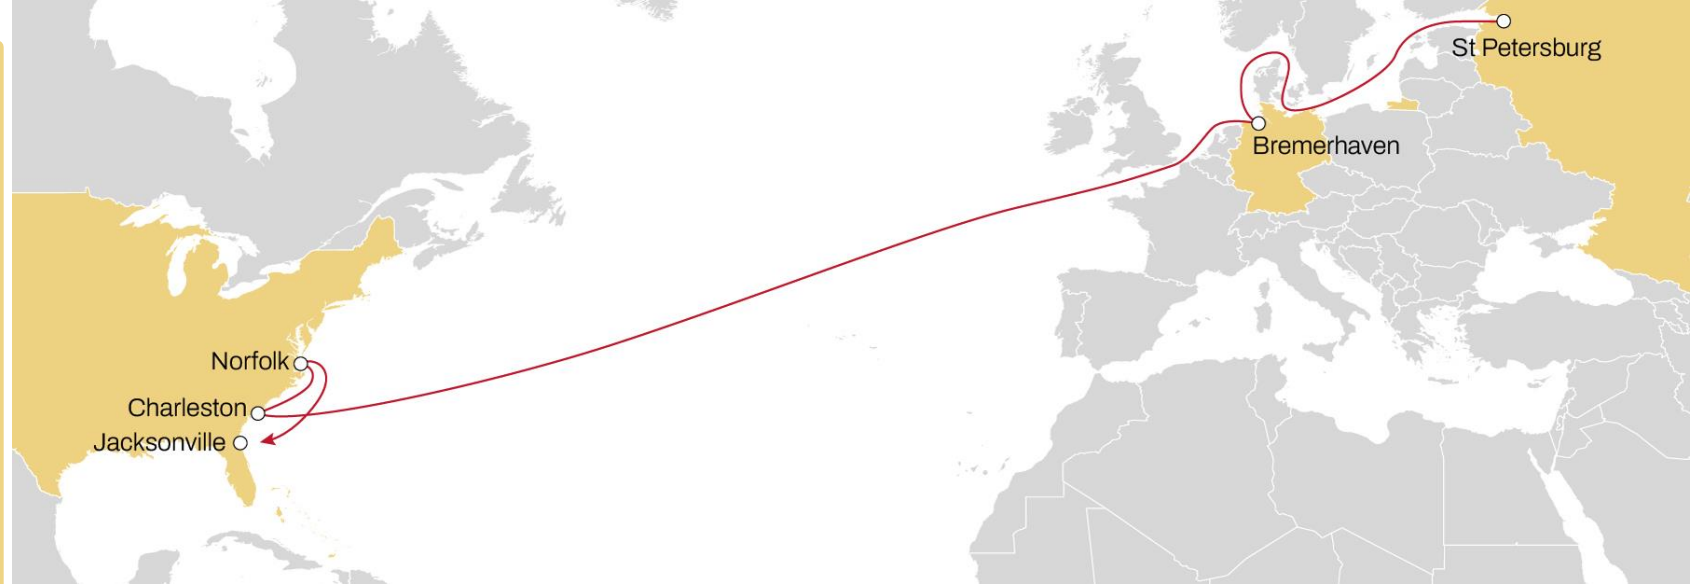

# NORTH EUROPE TO CANADA

## MONTREAL EXPRESS 1

**WESTBOUND**

- **Weekly sailings**
- **Extensive coverage** from North Europe to Montreal
- **Faster connection** from Liverpool and Le Havre to Montreal

	MONTREAL
ANTWERP	19
BREMERHAVEN	16
LE HAVRE	14
LIVERPOOL	10

# NORTH EUROPE TO USA AND ECUADOR **ECUADOR - NWC - USA**

**WESTBOUND**

- **Weekly sailings**
- **Exclusive Charleston, Norfolk and Jacksonville service dedicated to North Europe from Rotterdam, Bremerhaven and Baltic**

# NORTH EUROPE TO USA **NEUSEC 2**

**WESTBOUND**

- **Weekly sailings**
- **Best connection and transit time** from Le Havre, Antwerp, Rotterdam and Bremerhaven to East Coast

	BOSTON	PHILADELPHIA	NEW YORK	NORFOLK	BALTIMORE	SAVANNAH	CHARLESTON
BREMERHAVEN	15	17	19	22	23	26	28
ROTTERDAM	13	15	17	20	21	24	26
ANTWERP	11	13	15	18	20	23	25
LE HAVRE	9	11	14	16	17	20	22