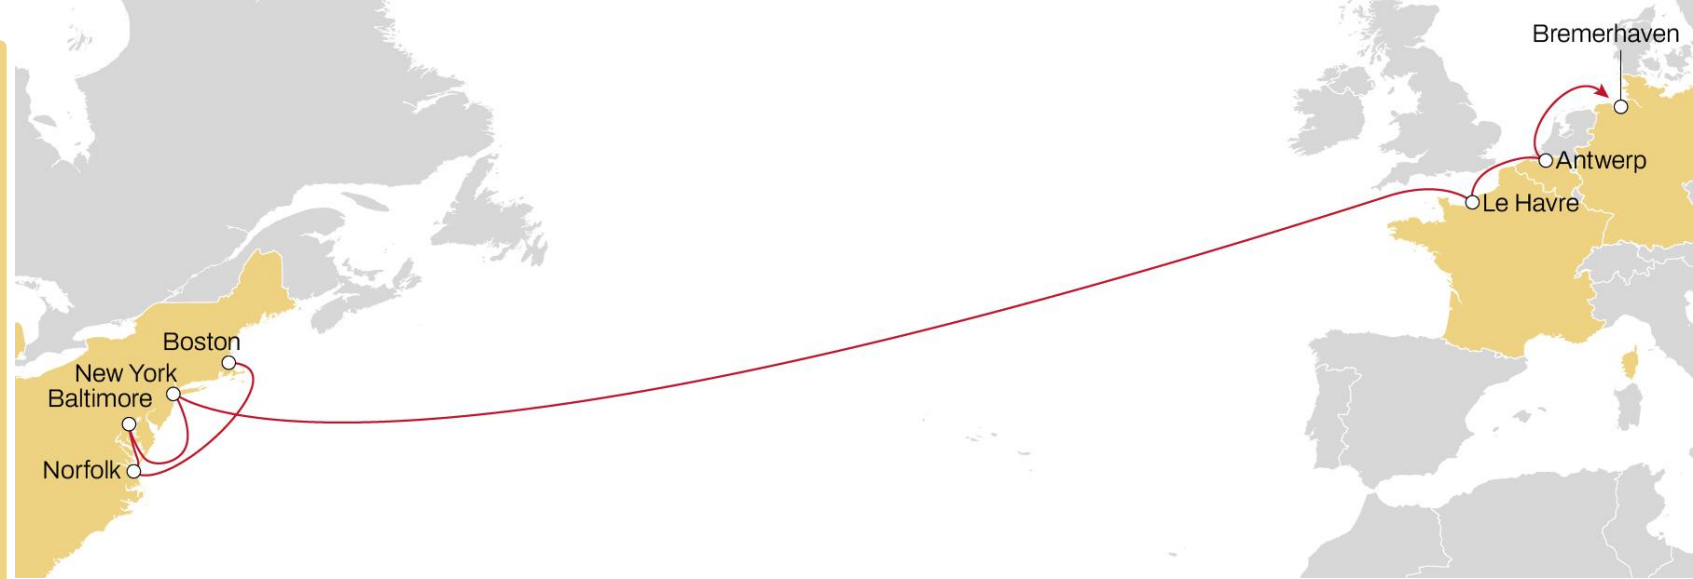

# CANADA TO NORTH EUROPE

### EASTBOUND

- **Excellent transit times** to Belgium and Germany
- **Connection** to extensive UK, Ireland, Baltic and Scandinavian network

	ANTWERP	BREMERHAVEN	LE HAVRE	LIVERPOOL
MONTREAL	10	13	16	19

# USA TO NORTH EUROPE **NEUSEC 2**

## **EASTBOUND**

- **Market leading** transit times from New York
- **Connection** to extensive UK, Ireland, Baltic and Scandinavian network

	LE HAVRE	ANTWERP	BREMERHAVEN
NORFOLK			
BALTIMORE			
NEW YORK			