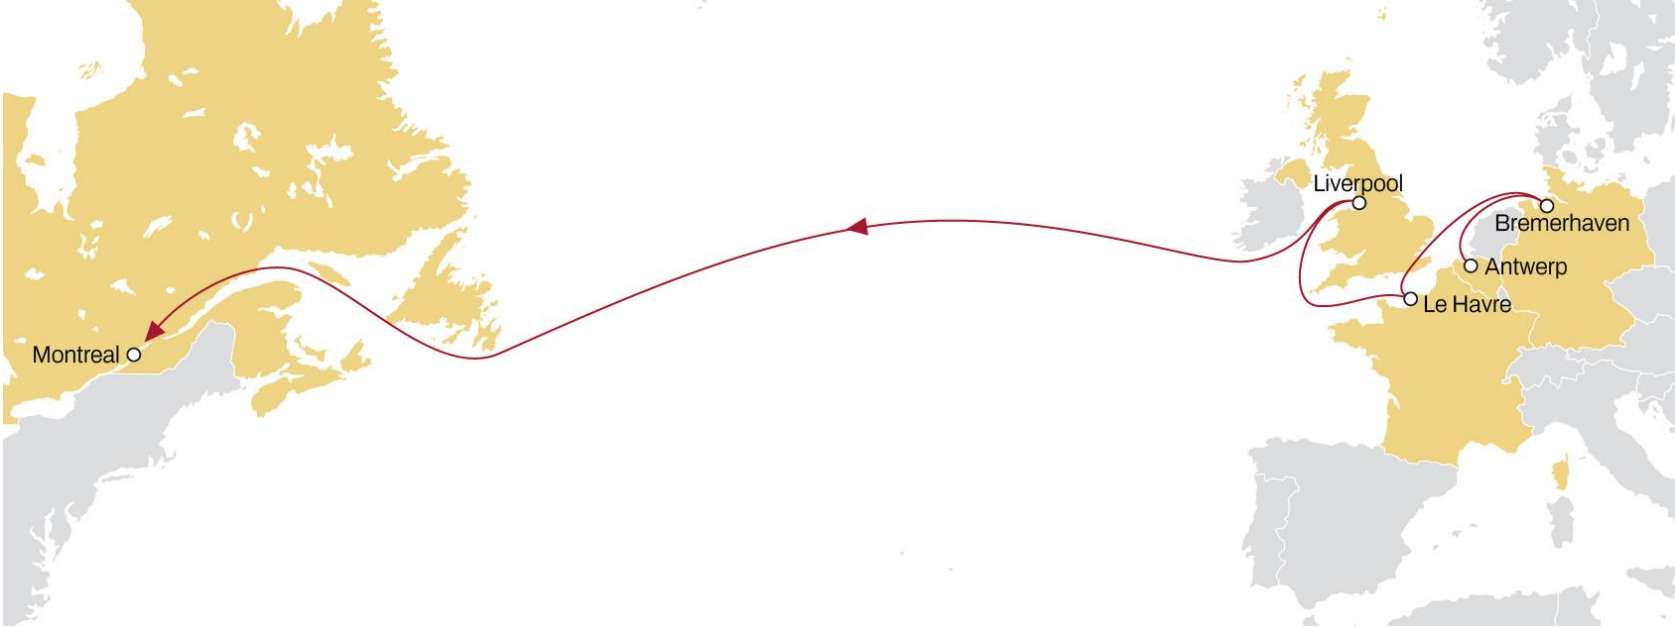

# NORTH EUROPE TO CANADA

### WESTBOUND

- **Weekly** sailings
- **Exclusive connection** from London Gateway to Montreal
- **Unique and direct link** from North of Spain to Montreal

	MONTREAL	HALIFAX
SINES	24	29
VIGO	22	27
GIJON	20	25
BILBAO	18	23
FELIXSTOWE	14	19
ANTWERP	11	16
LE HAVRE	10	15

## MONTREAL EXPRESS 1

**WESTBOUND**

- **Weekly sailings**
- **Extensive coverage** from North Europe to Montreal
- **Faster connection** from Liverpool and Le Havre to Montreal

	MONTREAL
ANTWERP	19
BREMERHAVEN	16
LE HAVRE	14
LIVERPOOL	10