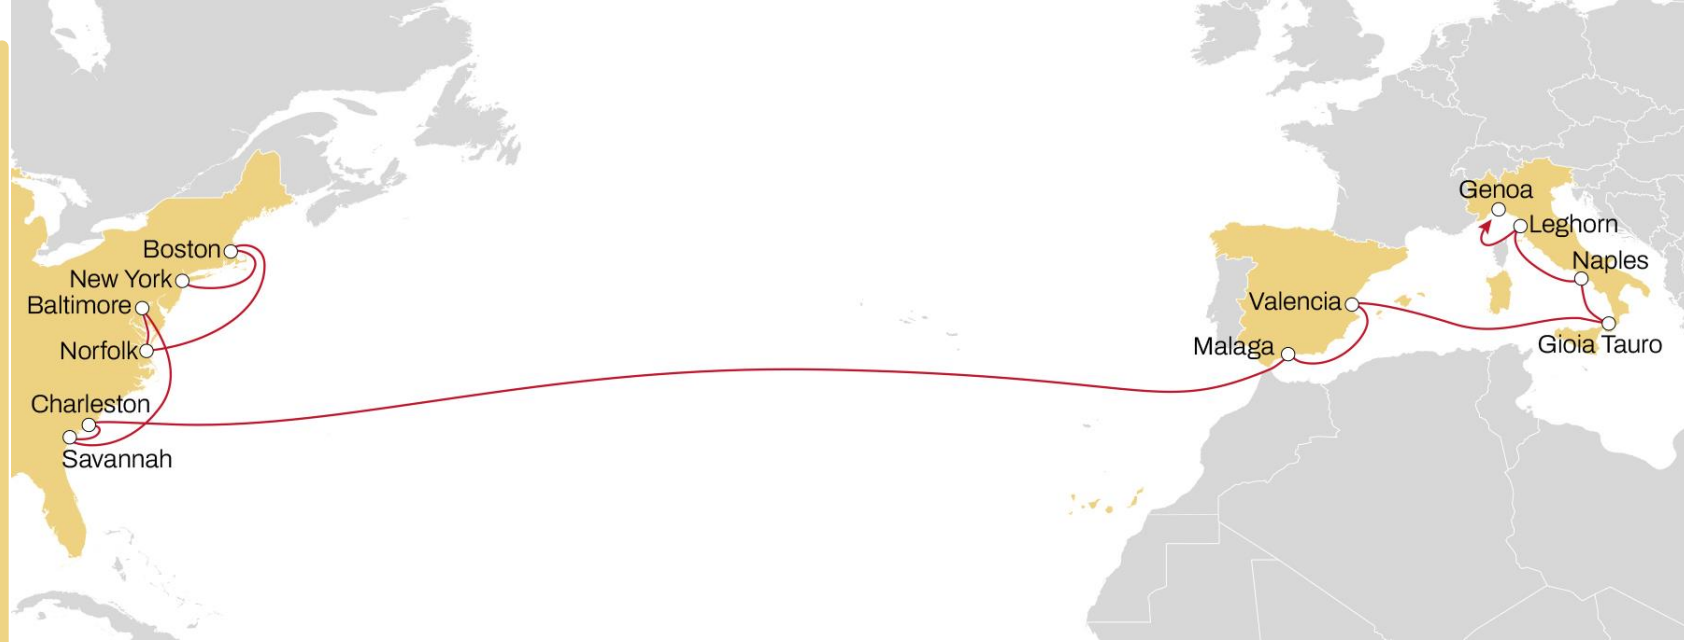

USA (NORTH ATLANTIC) TO WEST MEDITERRANEAN **MEDUSEC SERVICE**

EASTBOUND

- **Extended direct coverage** to all major ports in the Mediterranean region
- **Exclusive connection** to South Italy ports
- **Comprehensive coverage** of North Africa and Adriatic ports

	MALAGA	VALENCIA	GIOIA TAURO	NAPLES	LEGHORN	GENOA
NEW YORK	23	24	28	30	33	35
BOSTON	20	22	25	28	31	33
NORFOLK	17	19	22	25	28	30
BALTIMORE	15	17	20	23	26	28
SAVANNAH	11	13	16	19	22	24
CHARLESTON	10	11	15	17	20	22