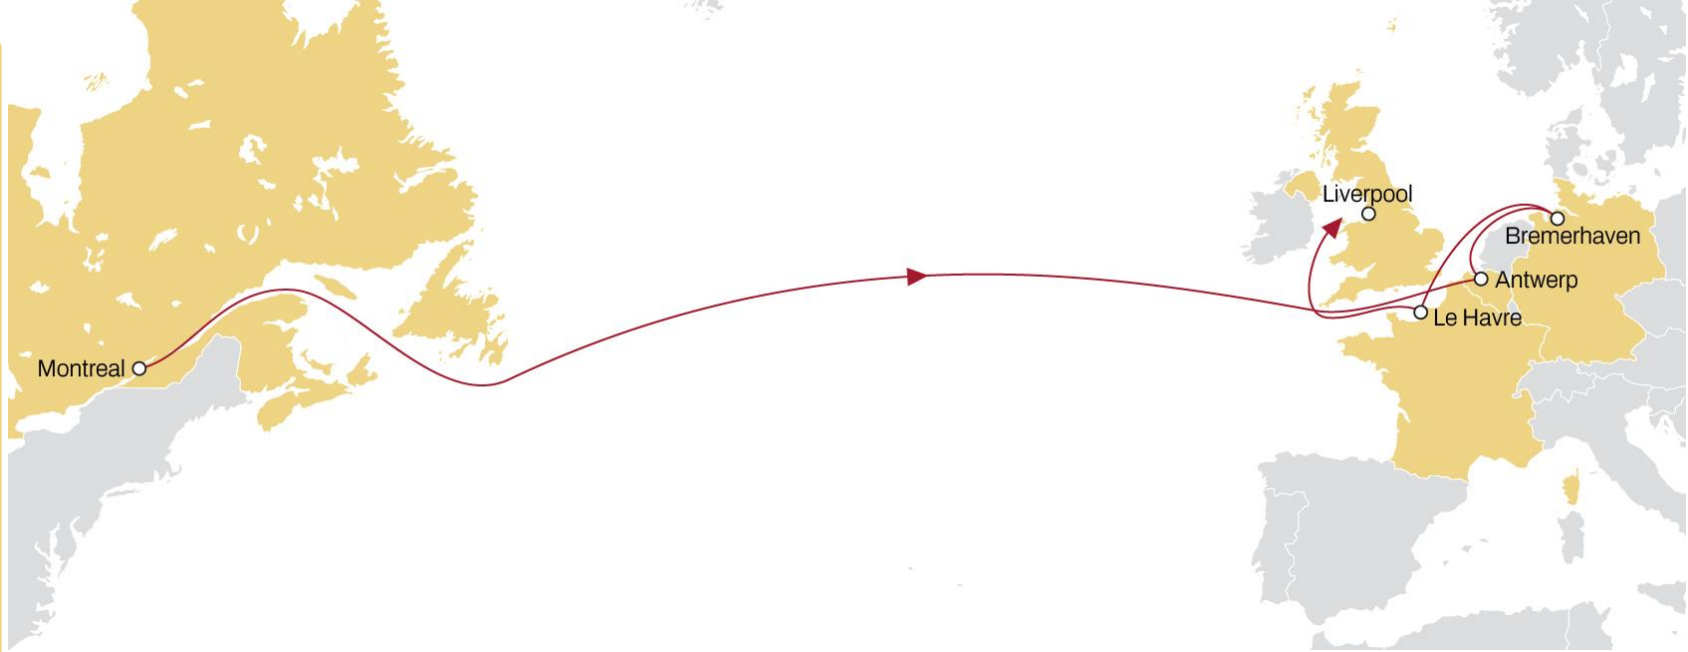

### EASTBOUND

- Coverage from both Montreal and Halifax
- Connection to extensive UK, Ireland, Baltic and Scandinavian network

	SINES	VIGO	GIJON	BILBAO	FELIXSTOWE	ANTWERP	LE HAVRE
MONTREAL	15	17	19	20			
HALIFAX	11	13	14	15			
MALAGA							

# CANADA TO NORTH EUROPE

### EASTBOUND

- **Excellent transit times** to Belgium and Germany
- **Connection** to extensive UK, Ireland, Baltic and Scandinavian network

	ANTWERP	BREMERHAVEN	LE HAVRE	LIVERPOOL
MONTREAL	10	13	16	19

## **EASTBOUND**

- **Market leading** transit times from New York
- **Connection** to extensive UK, Ireland, Baltic and Scandinavian network

	LE HAVRE	ANTWERP	BREMERHAVEN
NORFOLK			
BALTIMORE			
NEW YORK			