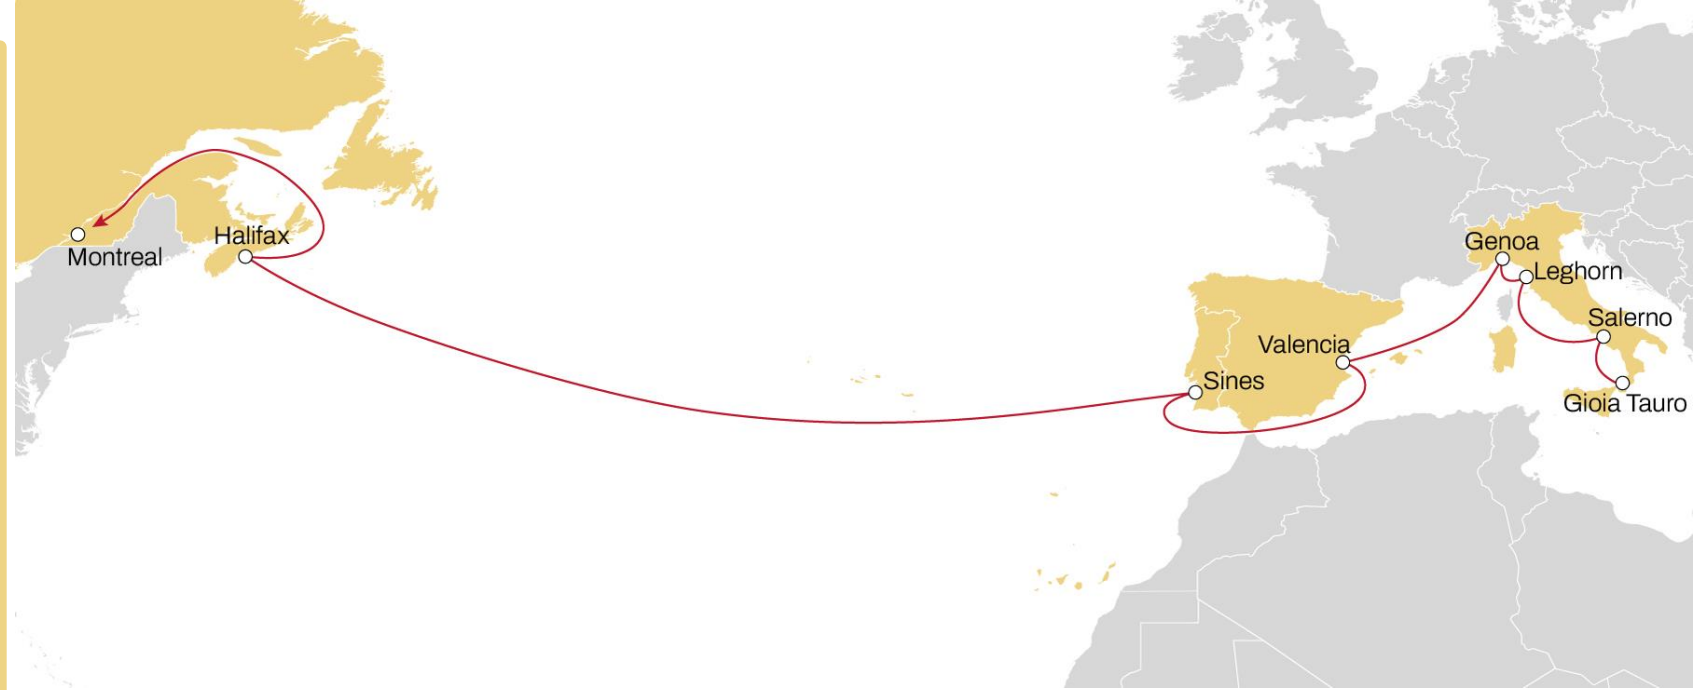

### WESTBOUND

- Weekly sailings
- Exclusive link ex Main MED origins to all USEC
- Unique coverage from north and south of Italy to Philadelphia, Baltimore and main USEC
- Best transit times in the market to New York and Savannah

# WEST MEDITERRANEAN TO CANADA **MED CANADIAN SERVICE**

**WESTBOUND**

- **Weekly sailings**
- **Market leading service from Italy, Spain and Portugal to Canada**

	HALIFAX	MONTREAL
GIOIA TAURO	19	23
SALERNO	17	21
LEGHORN	15	19
GENOA	13	17
VALENCIA	10	14
SINES	6	10

# NORTH EUROPE TO CANADA

## **EASTBOUND**

- **The most direct** port pairs connection
- **Direct weekly** connection with Southern Italy ports
- **Weekly sailings** from New Orleans
- **Worldwide coverage** from Freeport hub

	BARCELONA	GIOIA TAURO	NAPLES	LEGHORN	GENOA	VALENCIA	SINES
VERACRUZ	26	29	31	34	38	39	43
ALTAMIRA	25	28	30	33	37	37	41
HOUSTON	21	24	26	29	33	34	38
NEW ORLEANS	18	21	23	26	30	31	35
FREEPORT	14	17	19	22	26	26	30