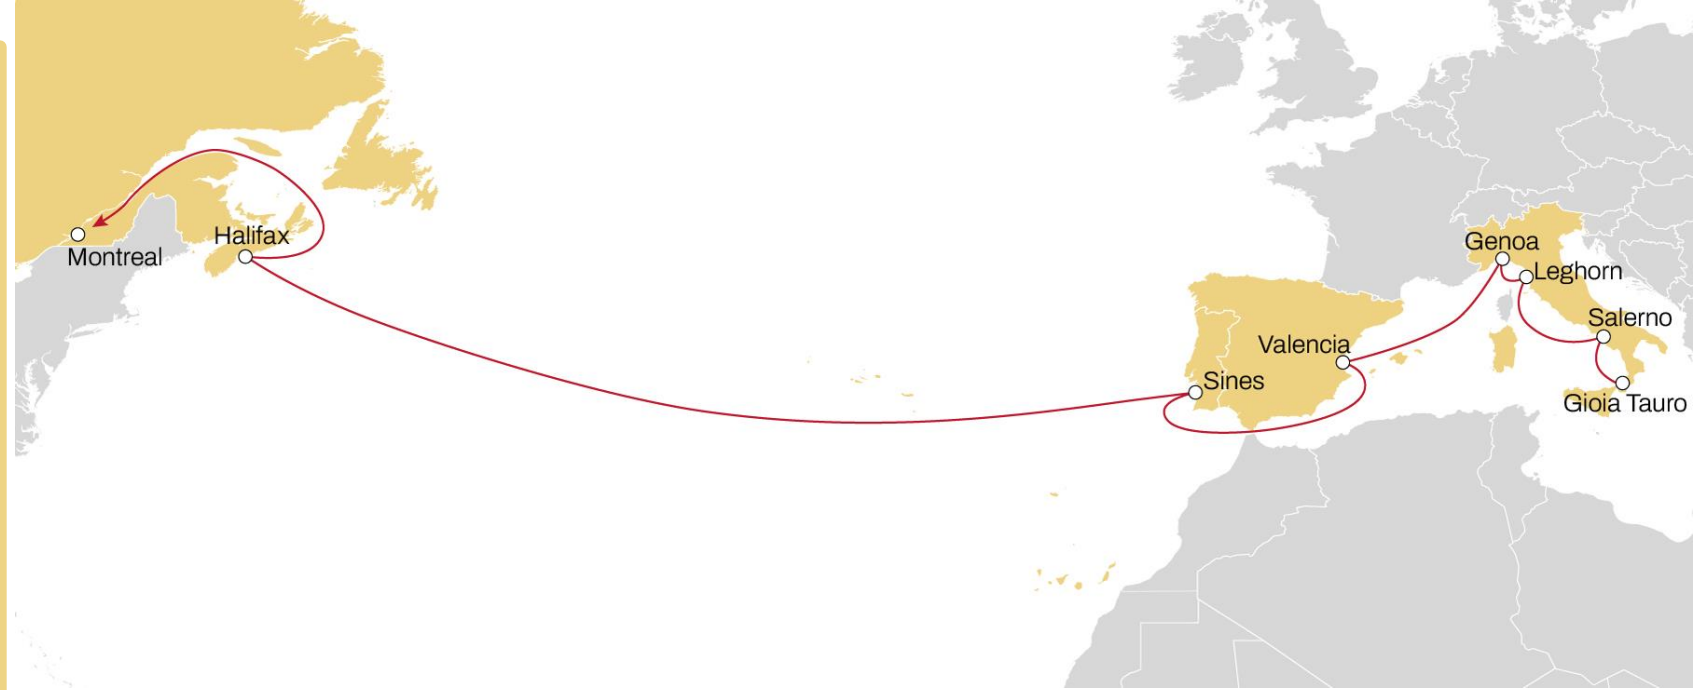

WEST MEDITERRANEAN TO CANADA **MED CANADIAN SERVICE**

WESTBOUND

- **Weekly sailings**
- **Market leading service from Italy, Spain and Portugal to Canada**

	HALIFAX	MONTREAL
GIOIA TAURO	19	23
SALERNO	17	21
LEGHORN	15	19
GENOA	13	17
VALENCIA	10	14
SINES	6	10