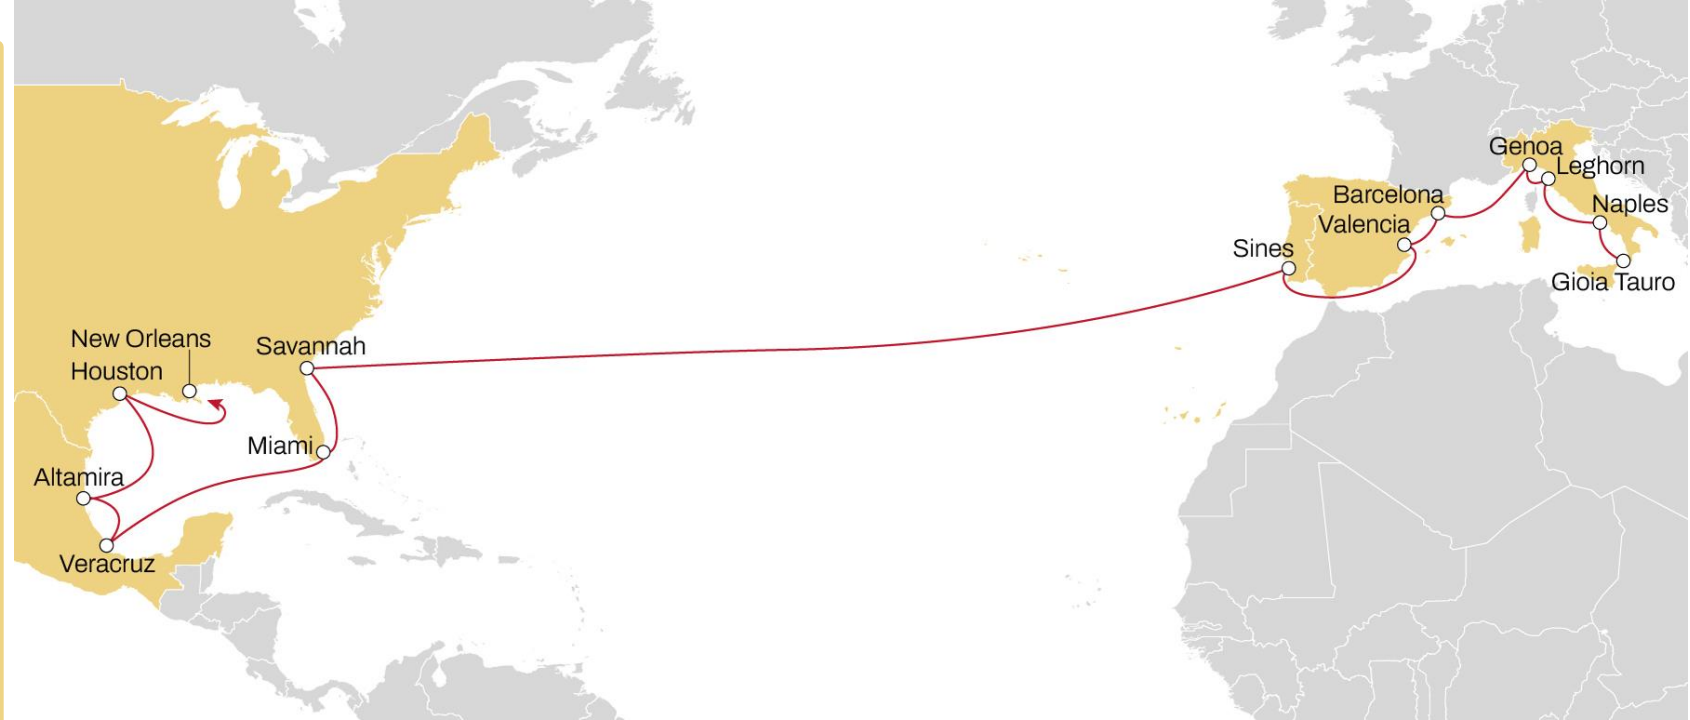

WESTBOUND

DRAGON

WESTBOUND

- Weekly sailings
- Exclusive link from Italy, France and Portugal to Main USEC ports

	BOSTON	NEW YORK	NORFOLK	CHARLESTON	FREEPORT
GIOIA TAURO	20	22	27	30	33
LA SPEZIA	16	18	23	26	29
GENOA	12	14	19	22	25
SINES	8	10	15	18	21

WEST MEDITERRANEAN TO USA SOUTH & GULF MEDGULF SERVICE

WESTBOUND

- Weekly sailings
- Full USA Gulf and Mexico direct coverage from Italy, Spain and Portugal
- Best transit times in the market to Savannah and Miami
- Unique coverage from west med to Bahamas

EMUSA

TÜRKIYE/MED TO USA EAST COAST

WESTBOUND

- Weekly sailings
- Exclusive link ex Main MED origins to all USEC
- Unique coverage from north and south of Italy to Philadelphia, Baltimore and main USEC
- Best transit times in the market to New York and Savannah