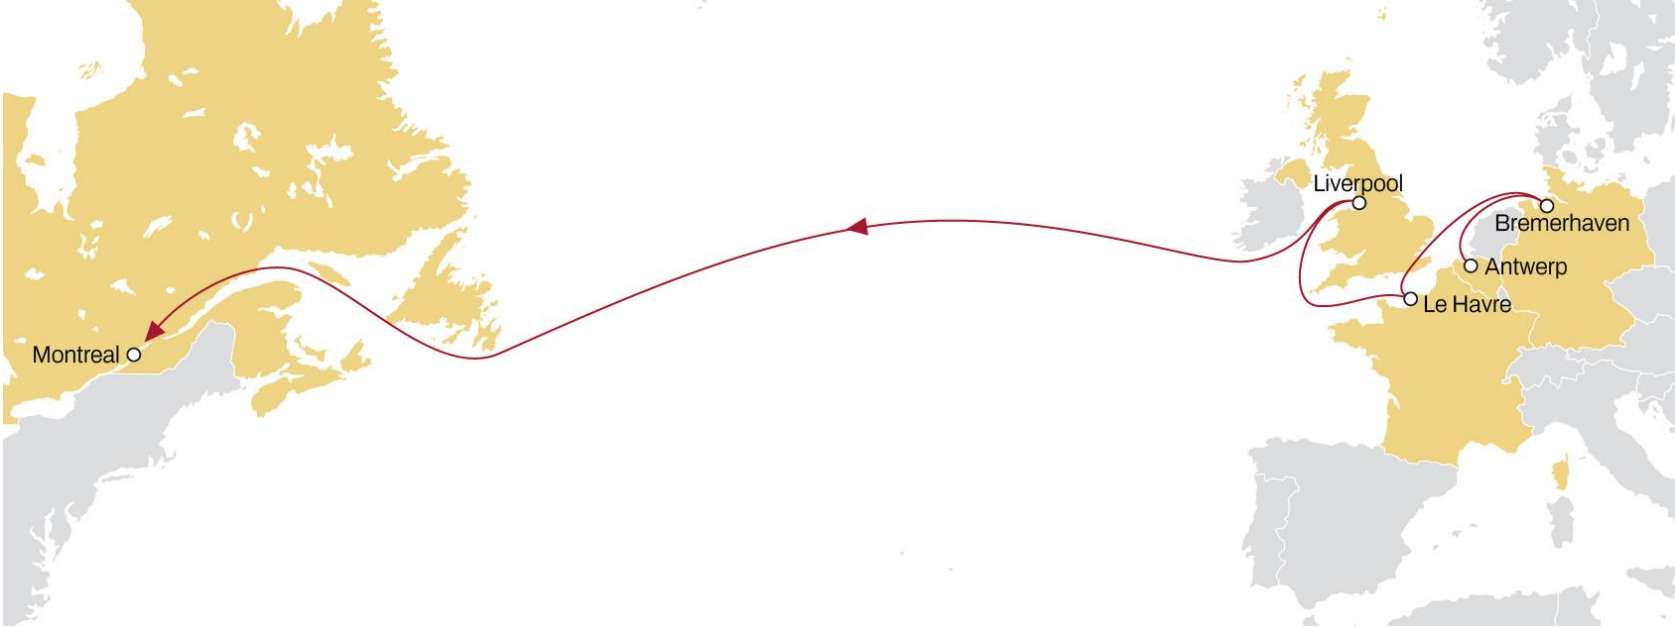

NORTH EUROPE TO CANADA

CANADA EXPRESS

WESTBOUND

- **Weekly** sailings
- **Exclusive connection** from London Gateway to Montreal
- **Unique and direct link** from North of Spain to Montreal

	MONTREAL	HALIFAX
SINES	24	29
VIGO	22	27
GIJON	20	25
BILBAO	18	23
FELIXSTOWE	14	19
ANTWERP	11	16
LE HAVRE	10	15

NORTH EUROPE TO CANADA

MONTREAL EXPRESS 1

WESTBOUND

- **Weekly sailings**
- **Extensive coverage** from North Europe to Montreal
- **Faster connection** from Liverpool and Le Havre to Montreal

	MONTREAL
ANTWERP	19
BREMERHAVEN	16
LE HAVRE	14
LIVERPOOL	10

NORTH EUROPE TO USA AND ECUADOR **ECUADOR - NWC - USA**

WESTBOUND

- **Weekly sailings**
- **Exclusive Charleston and Norfolk service dedicated to North Europe from Bremerhaven and Baltic**

	CHARLESTON	NORFOLK	FREEPORT
SAINT PETERSBOURG	14	16	19
BREMERHAVEN	10	12	15

NORTH EUROPE TO USA **NEUSEC 2**

WESTBOUND

- **Weekly sailings**
- **Best connection and transit time** from Le Havre, Antwerp, Rotterdam and Bremerhaven to East Coast

	BOSTON	PHILADELPHIA	NEW YORK	NORFOLK	BALTIMORE	SAVANNAH	CHARLESTON
BREMERHAVEN	15	17	19	22	23	26	28
ROTTERDAM	13	15	17	20	21	24	26
ANTWERP	11	13	15	18	20	23	25
LE HAVRE	9	11	14	16	17	20	22