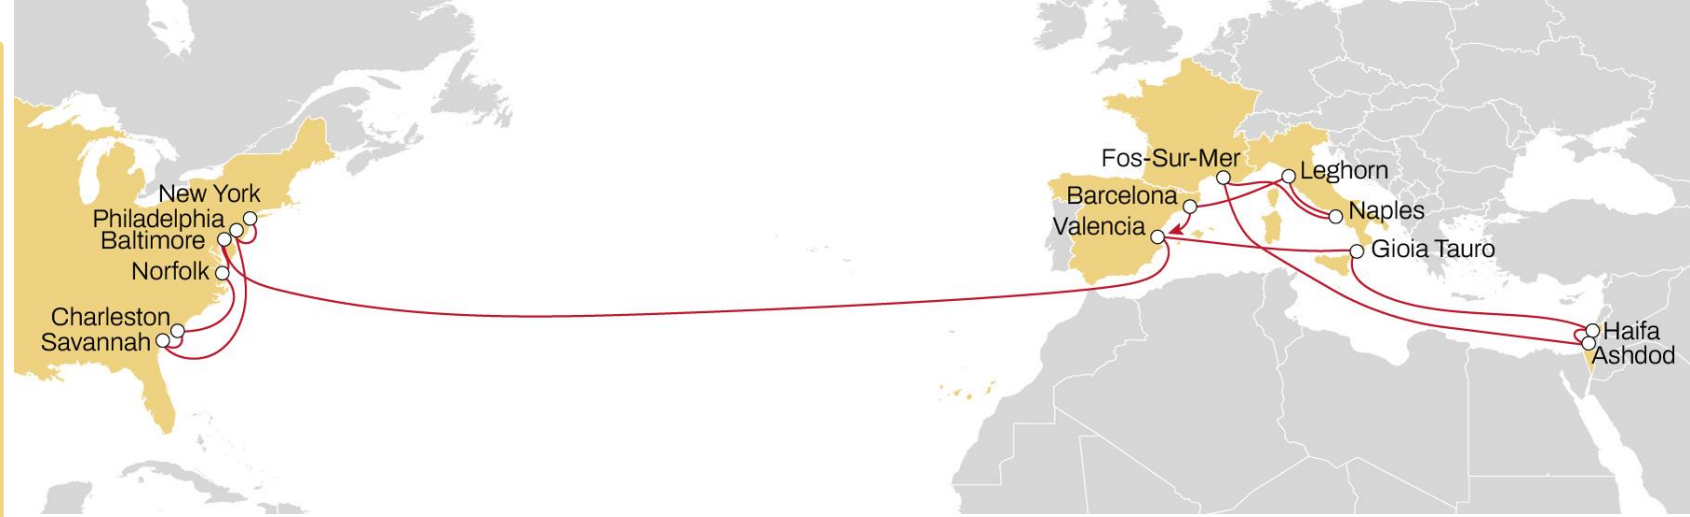

USA TO TÜRKIYE AND WEST MEDITERRANEAN **EMUSA**

EASTBOUND

- **Extensive US East Coast coverage** including **exclusive direct calls** from Boston and Philadelphia
- **Connection** to extensive East Mediterranean and Black Sea network
- **Market leading** transit times to Turkey

	VALENCIA	GIOAIA TAURO	HAIFA	ASHDOD	FOS	NAPLES	LEGHORN	BARCELONA	VALENCIA
NEW YORK	26	30	36	34	40	37	40	35	
PHILADELPHIA	24	28	34	32	38	35	38	33	
SAVANNAH	21	25	31	29	35	32	35	30	
CHARLESTON	19	23	29	27	33	30	33	28	
NORFOLK	20	24	30	28	34	31	34	29	
BALTIMORE	13	17	23	21	27	24	27	22