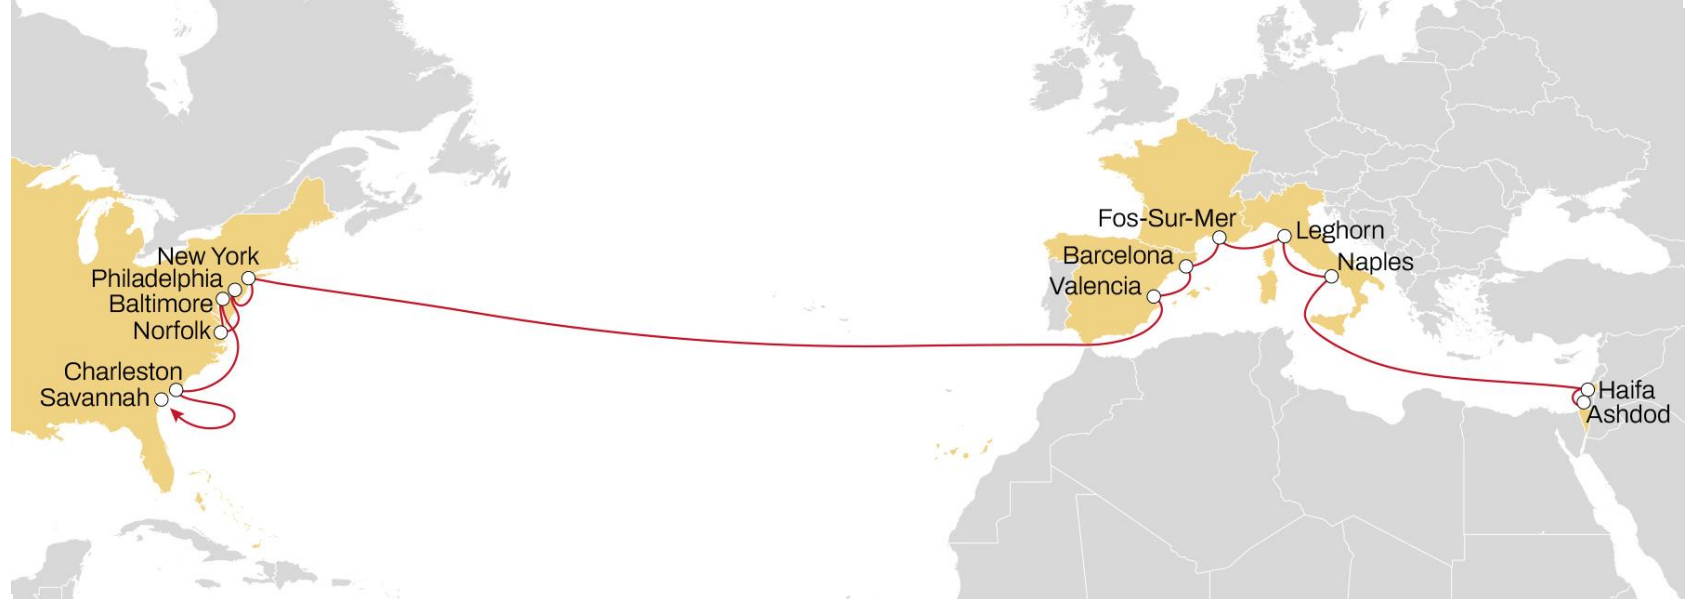

WESTBOUND

DRAGON

WESTBOUND

- Weekly sailings
- Exclusive link from Italy, France and Portugal to Main USEC ports

	BOSTON	NEW YORK	NORFOLK	CHARLESTON	FREEPORT
GIOIA TAURO	20	22	27	30	33
LA SPEZIA	16	18	23	26	29
GENOA	12	14	19	22	25
SINES	8	10	15	18	21

	MANZANILLO	LONG BEACH	OAKLAND	SEATTLE	VANCOUVER
GIOIA TAURO	36	41	43	50	52
CIVITAVECCHIA	33	38	40	47	49
FOS-SUR-MER	30	35	37	44	46
LA SPEZIA	27	32	34	41	43
BARCELONA	26	31	33	40	42
VALENCIA	23	28	30	37	39
SINES	18	24	26	33	35

EMUSA

TÜRKIYE/MED TO USA EAST COAST

WESTBOUND

- Weekly sailings
- Exclusive link ex Main MED origins to all USEC
- Unique coverage from north and south of Italy to Philadelphia, Baltimore and main USEC
- Best transit times in the market to New York and Savannah

NORTH EUROPE TO USA **NEUSEC 2**

WESTBOUND

- **Weekly sailings**
- **Best connection and transit time** from Le Havre, Antwerp, Rotterdam and Bremerhaven to East Coast

	BOSTON	PHILADELPHIA	NEW YORK	NORFOLK	BALTIMORE	SAVANNAH	CHARLESTON
BREMERHAVEN	15	17	19	22	23	26	28
ROTTERDAM	13	15	17	20	21	24	26
ANTWERP	11	13	15	18	20	23	25
LE HAVRE	9	11	14	16	17	20	22