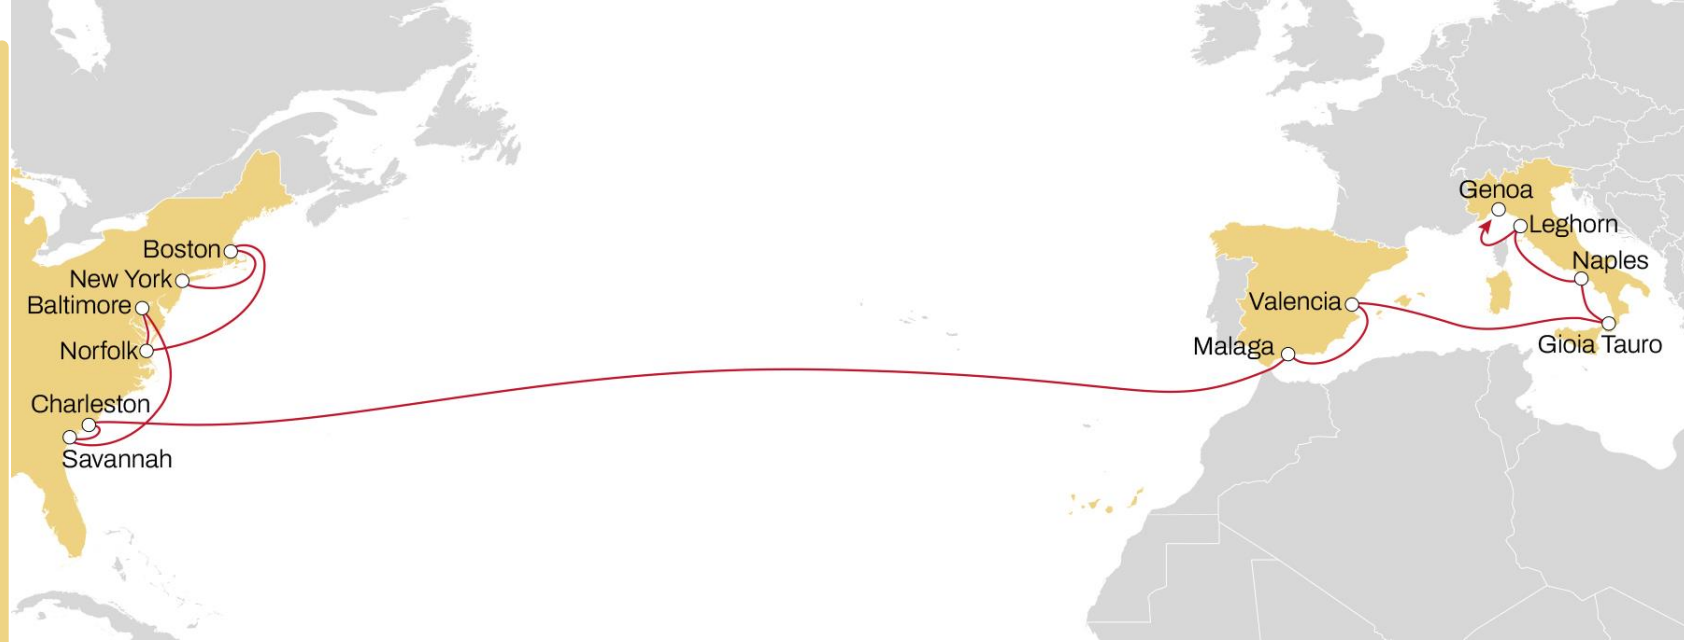

NORTH EUROPE TO USA **NEUSEC 2**

WESTBOUND

- **Weekly sailings**
- **Best connection and transit time** from Le Havre, Antwerp, Rotterdam and Bremerhaven to East Coast

	BOSTON	PHILADELPHIA	NEW YORK	NORFOLK	BALTIMORE	SAVANNAH	CHARLESTON
BREMERHAVEN	15	17	19	22	23	26	28
ROTTERDAM	13	15	17	20	21	24	26
ANTWERP	11	13	15	18	20	23	25
LE HAVRE	9	11	14	16	17	20	22

	FREEPORT	VERACRUZ	ALTAMIRA	HOUSTON	NEW ORLEANS	MOBILE
FELIXSTOWE	17	21	24	27	30	32
ANTWERP	15	19	21	25	28	30
ROTTERDAM	13	17	19	23	26	28
BREMERHAVEN	11	15	17	21	24	26

EASTBOUND

USA (NORTH ATLANTIC) TO WEST MEDITERRANEAN **MEDUSEC SERVICE**

EASTBOUND

- **Extended direct coverage** to all major ports in the Mediterranean region
- **Exclusive connection** to South Italy ports
- **Comprehensive coverage** of North Africa and Adriatic ports

	MALAGA	VALENCIA	GIOIA TAURO	NAPLES	LEGHORN	GENOA
NEW YORK	23	24	28	30	33	35
BOSTON	20	22	25	28	31	33
NORFOLK	17	19	22	25	28	30
BALTIMORE	15	17	20	23	26	28
SAVANNAH	11	13	16	19	22	24
CHARLESTON	10	11	15	17	20	22

USA (SOUTH & GULF) TO WEST MEDITERRANEAN **MEDGULF SERVICE**

EASTBOUND

- **The most direct** port pairs connection
- **Direct weekly** connection with Southern Italy ports
- **Weekly sailings** from New Orleans
- **Worldwide coverage** from Freeport hub