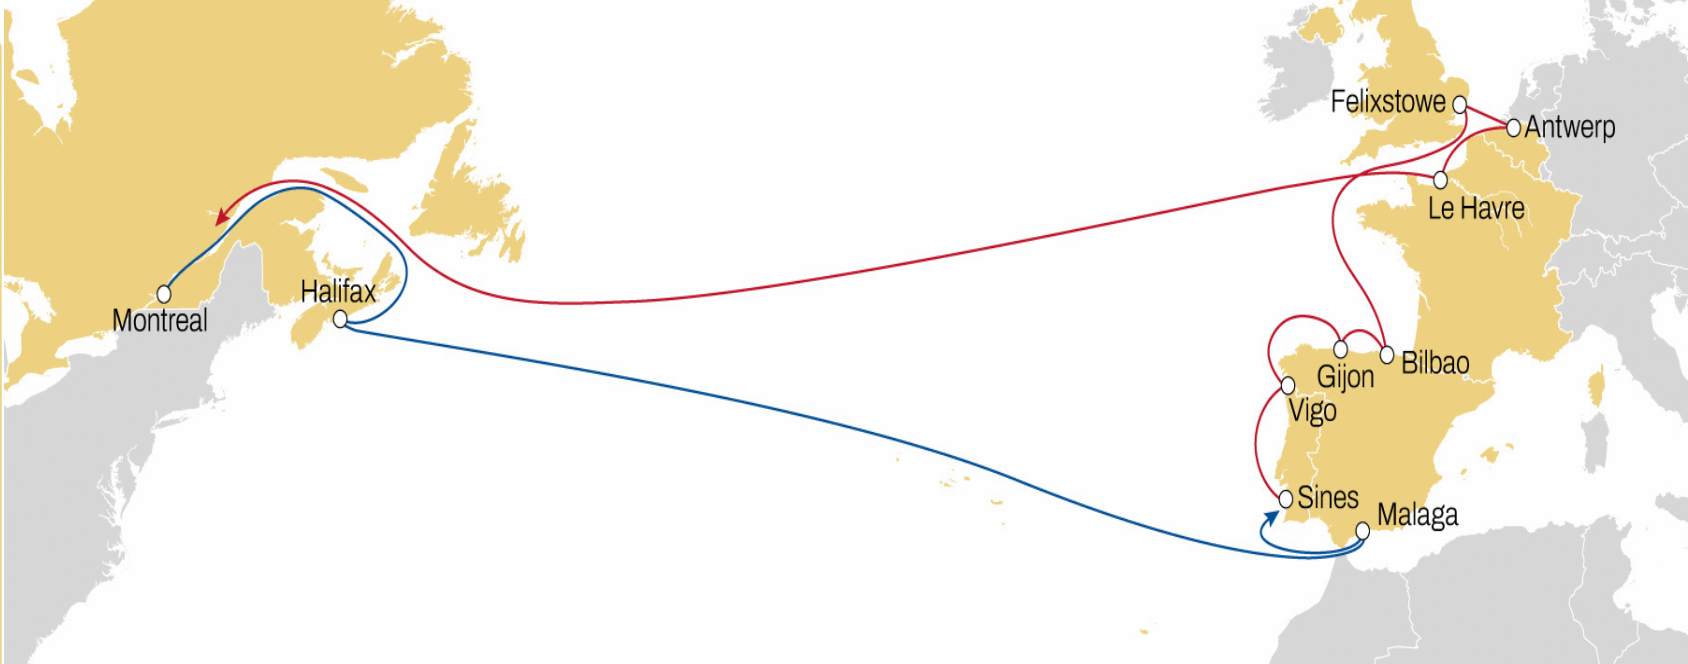

NORTH EUROPE TO CANADA

CANADA EXPRESS

WESTBOUND

- **Weekly** sailings
- **Exclusive connection** from London Gateway to Montreal
- **Unique and direct link** from North of Spain to Montreal

	MONTREAL	HALIFAX
SINES	24	29
VIGO	22	27
GIJON	20	25
BILBAO	18	23
FELIXSTOWE	14	19
ANTWERP	11	16
LE HAVRE	10	15