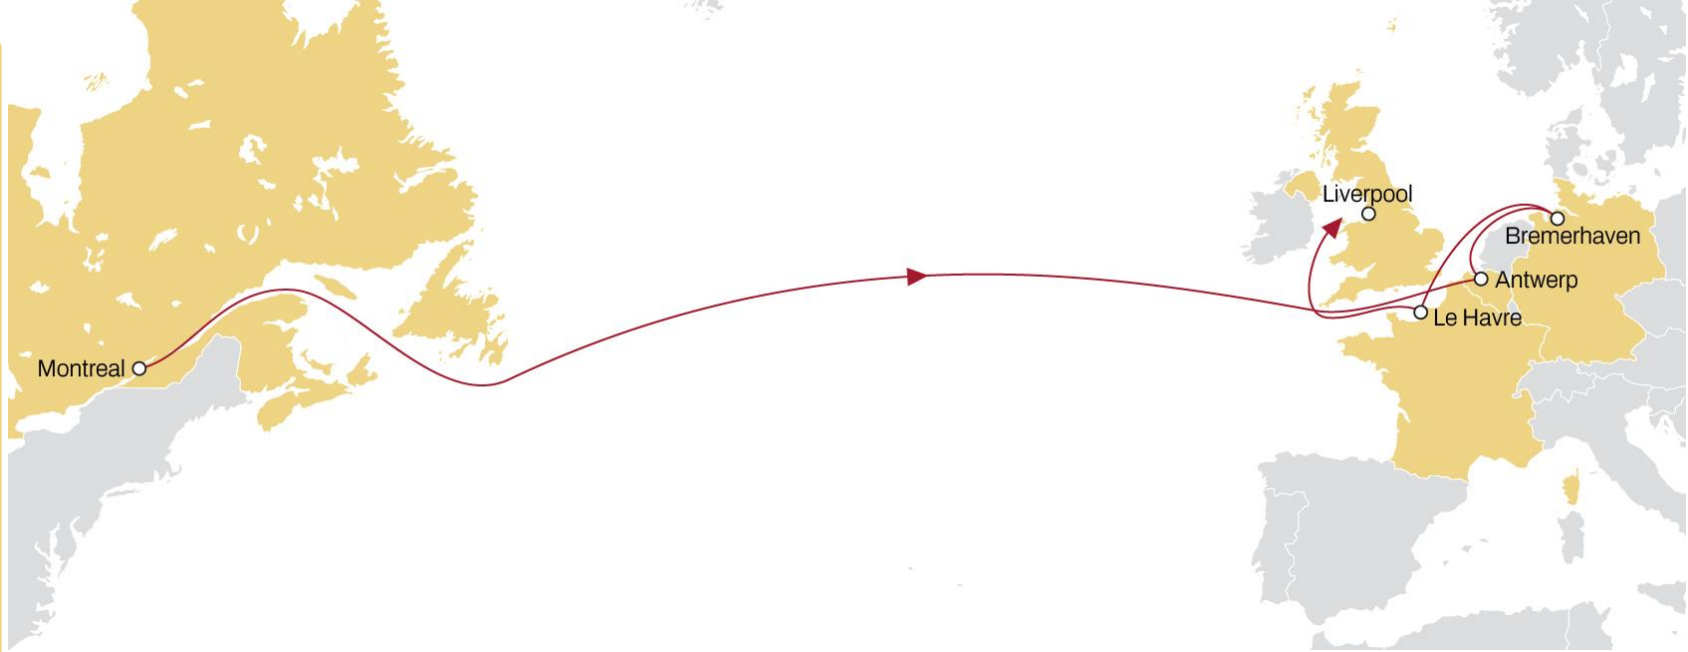

CANADA TO NORTH EUROPE

CANADA EXPRESS

EASTBOUND

- **Coverage** from both Montreal and Halifax
- **Connection** to extensive UK, Ireland, Baltic and Scandinavian network

	SINES	VIGO	GIJON	BILBAO	FELIXSTOWE	ANTWERP	LE HAVRE
MONTREAL	15	17	19	20			
HALIFAX	11	13	14	15			
MALAGA							

CANADA TO NORTH EUROPE

MONTREAL EXPRESS 1

EASTBOUND

- **Excellent transit times** to Belgium and Germany
- **Connection** to extensive UK, Ireland, Baltic and Scandinavian network

	ANTWERP	BREMERHAVEN	LE HAVRE	LIVERPOOL
MONTREAL	10	13	16	19

USA TO NORTH EUROPE **NEUSEC 2**

EASTBOUND

- **Market leading** transit times from New York
- **Connection** to extensive UK, Ireland, Baltic and Scandinavian network

	LE HAVRE	ANTWERP	BREMERHAVEN
NORFOLK			
BALTIMORE			
NEW YORK			

	ANTWERP	ROTTERDAM	BREMERHAVEN
VERACRUZ	21	24	26
ALTAMIRA	20	23	24
HOUSTON	18	21	22
NEW ORLEANS	15	18	20
MOBILE	14	16	18
FREEPORT	11	13	15