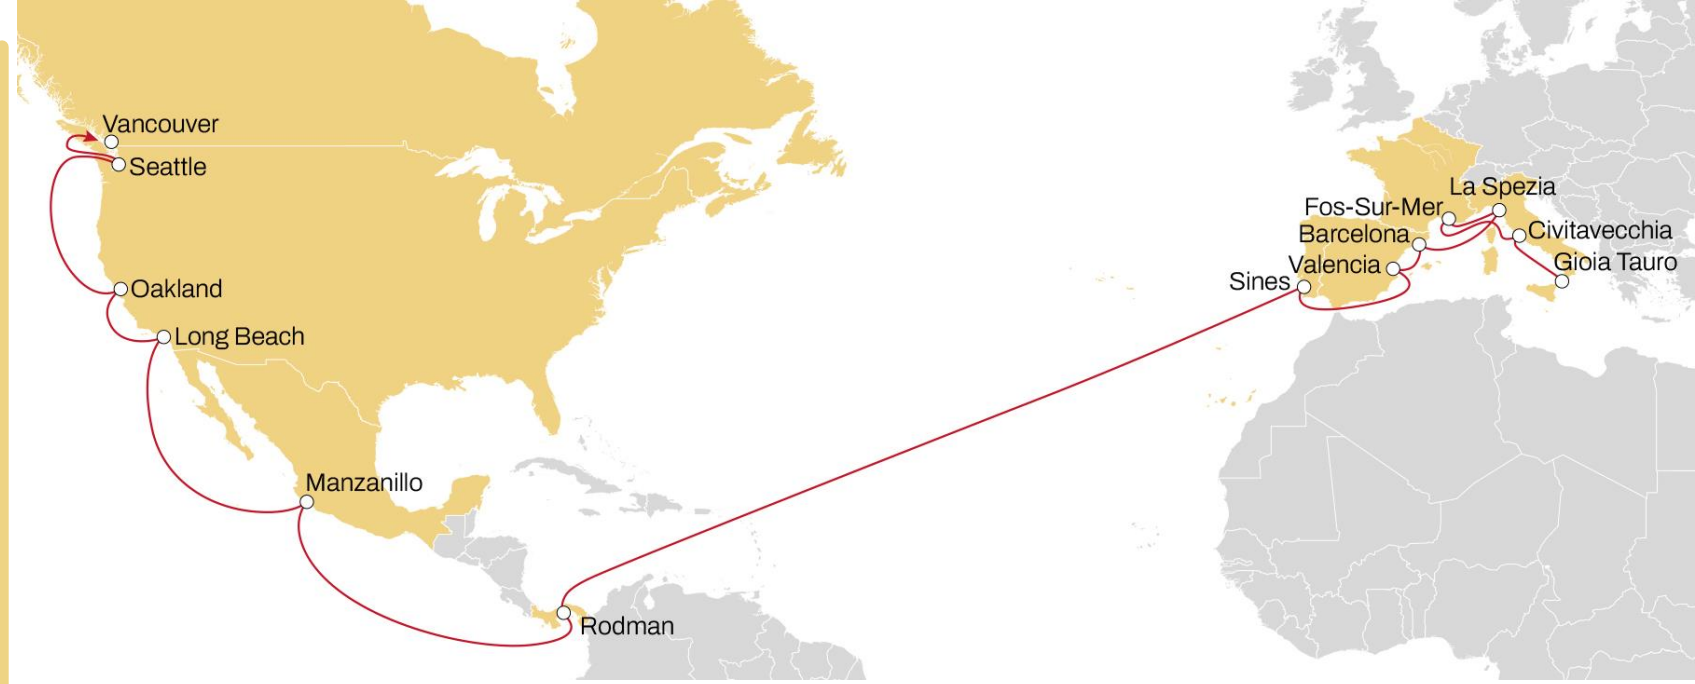

WEST MEDITERRANEAN TO NORTH AMERICA PACIFIC **CALIFORNIA EXPRESS**

WESTBOUND

- **Weekly sailings**
- **Exclusive all water service** from Mediterranean to North America West Coast
- **Seattle destination as MSC exclusive call**

	MANZANILLO	LONG BEACH	OAKLAND	SEATTLE	VANCOUVER
GIOIA TAURO	36	41	43	50	52
CIVITAVECCHIA	33	38	40	47	49
FOS-SUR-MER	30	35	37	44	46
LA SPEZIA	27	32	34	41	43
BARCELONA	26	31	33	40	42
VALENCIA	23	28	30	37	39
SINES	18	24	26	33	35