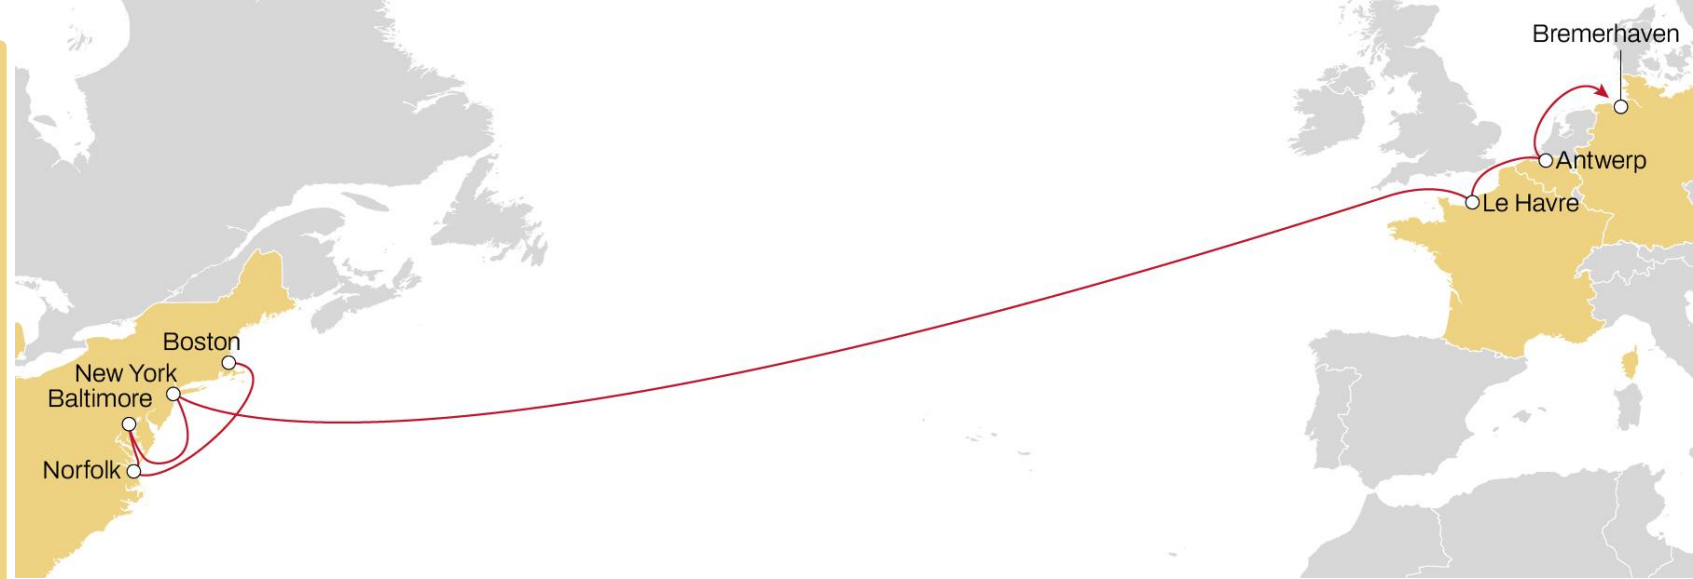

CANADA TO NORTH EUROPE

CANADA EXPRESS

EASTBOUND

- **Coverage** from both Montreal and Halifax
- **Connection** to extensive UK, Ireland, Baltic and Scandinavian network

	SINES	VIGO	GIJON	BILBAO	FELIXSTOWE	ANTWERP	LE HAVRE
MONTREAL	15	17	19	20			
HALIFAX	11	13	14	15			
MALAGA							

CANADA TO NORTH EUROPE

MONTREAL EXPRESS 1

EASTBOUND

- **Excellent transit times** to Belgium and Germany
- **Connection** to extensive UK, Ireland, Baltic and Scandinavian network

	ANTWERP	BREMERHAVEN	LE HAVRE	LIVERPOOL
MONTREAL	10	13	16	19

USA TO NORTH EUROPE **NEUSEC 2**

EASTBOUND

- **Market leading** transit times from New York
- **Connection** to extensive UK, Ireland, Baltic and Scandinavian network

	LE HAVRE	ANTWERP	BREMERHAVEN
NORFOLK			
BALTIMORE			
NEW YORK			

	ANTWERP	ROTTERDAM	BREMERHAVEN
VERACRUZ	21	24	26
ALTAMIRA	20	23	24
HOUSTON	18	21	22
NEW ORLEANS	15	18	20
MOBILE	14	16	18
FREEPORT	11	13	15