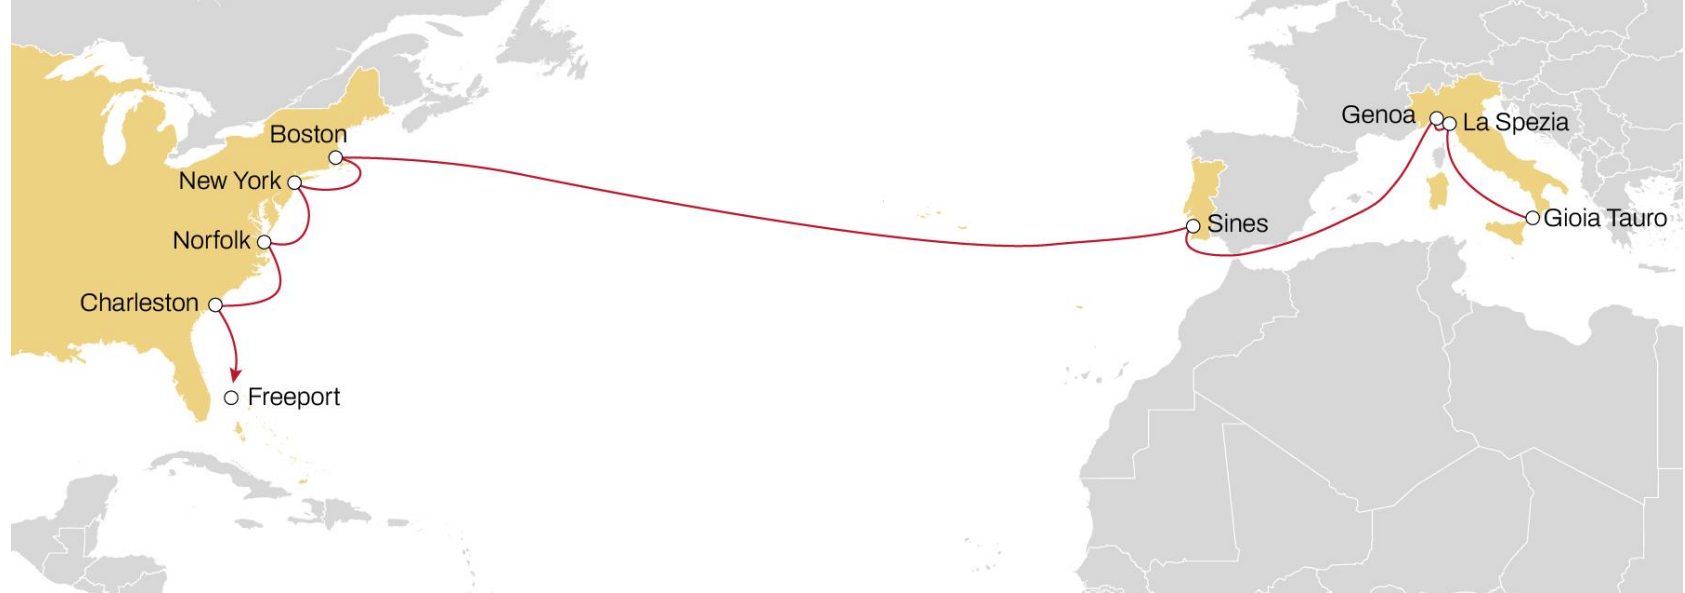

WESTBOUND

DRAGON

WESTBOUND

- Weekly sailings
- Exclusive link from Italy, France and Portugal to Main USEC ports

	BOSTON	NEW YORK	NORFOLK	CHARLESTON	FREEPORT
GIOIA TAURO	20	22	27	30	33
LA SPEZIA	16	18	23	26	29
GENOA	12	14	19	22	25
SINES	8	10	15	18	21

WEST MEDITERRANEAN TO USA SOUTH & GULF MEDGULF SERVICE

WESTBOUND

- Weekly sailings
- Full USA Gulf and Mexico direct coverage from Italy, Spain and Portugal
- Best transit times in the market to Savannah and Miami
- Unique coverage from west med to Bahamas

EMUSA

TÜRKIYE/MED TO USA EAST COAST

WESTBOUND

- Weekly sailings
- Exclusive link ex Main MED origins to all USEC
- Unique coverage from north and south of Italy to Philadelphia, Baltimore and main USEC
- Best transit times in the market to New York and Savannah