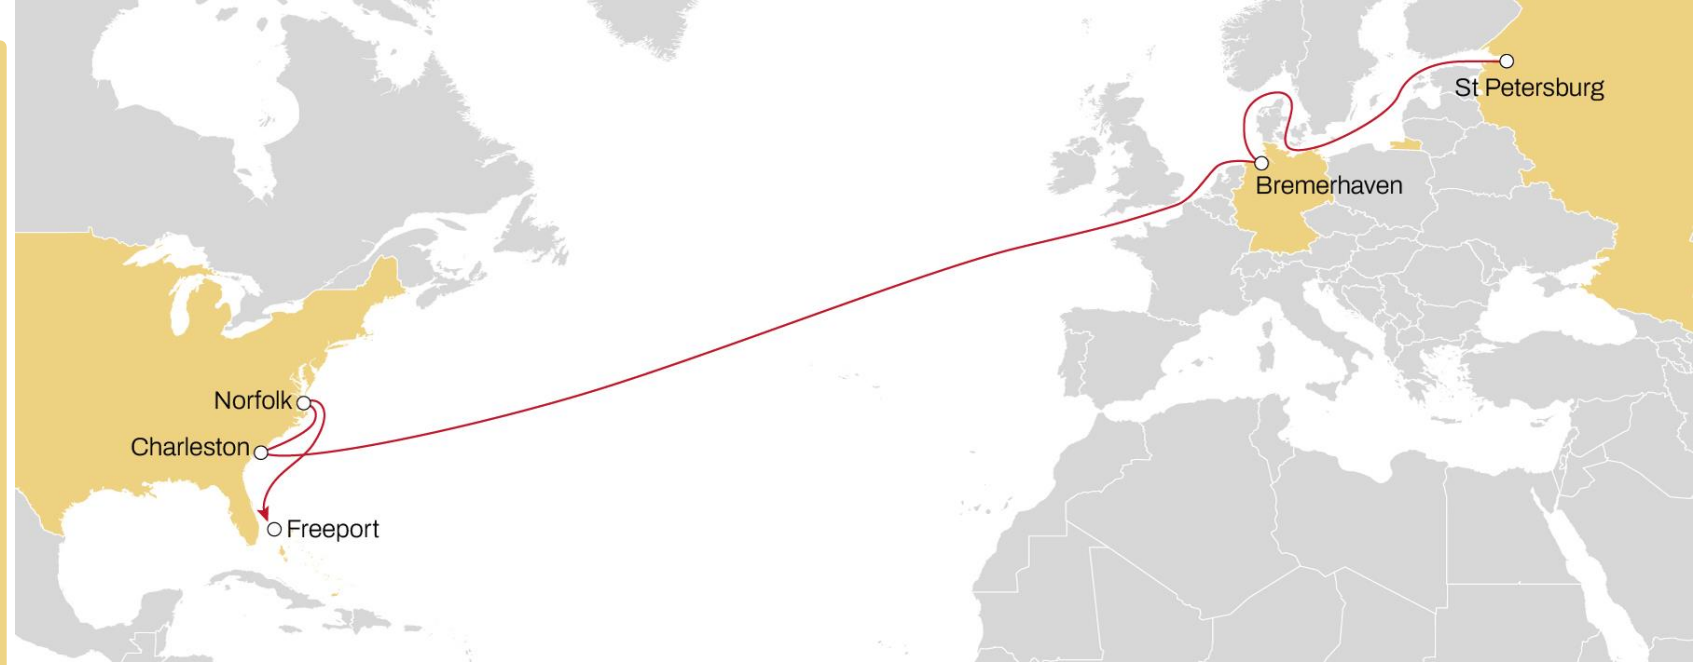

NORTH EUROPE TO CANADA

MONTREAL EXPRESS 1

WESTBOUND

- **Weekly sailings**
- **Extensive coverage** from North Europe to Montreal
- **Faster connection** from Liverpool and Le Havre to Montreal

	MONTREAL
ANTWERP	19
BREMERHAVEN	16
LE HAVRE	14
LIVERPOOL	10

NORTH EUROPE TO USA AND ECUADOR **ECUADOR - NWC - USA**

WESTBOUND

- **Weekly sailings**
- **Exclusive Charleston and Norfolk service dedicated to North Europe from Bremerhaven and Baltic**

	CHARLESTON	NORFOLK	FREEPORT
SAINT PETERSBOURG	14	16	19
BREMERHAVEN	10	12	15

NORTH EUROPE TO USA **NEUSEC 2**

WESTBOUND

- **Weekly sailings**
- **Best connection and transit time** from Le Havre, Antwerp, Rotterdam and Bremerhaven to East Coast

	BOSTON	PHILADELPHIA	NEW YORK	NORFOLK	BALTIMORE	SAVANNAH	CHARLESTON
BREMERHAVEN	15	17	19	22	23	26	28
ROTTERDAM	13	15	17	20	21	24	26
ANTWERP	11	13	15	18	20	23	25
LE HAVRE	9	11	14	16	17	20	22

USA TO NORTH EUROPE **NEUSEC 2**

EASTBOUND

- **Market leading** transit times from New York
- **Connection** to extensive UK, Ireland, Baltic and Scandinavian network

	LE HAVRE	ANTWERP	BREMERHAVEN
NORFOLK			
BALTIMORE			
NEW YORK			