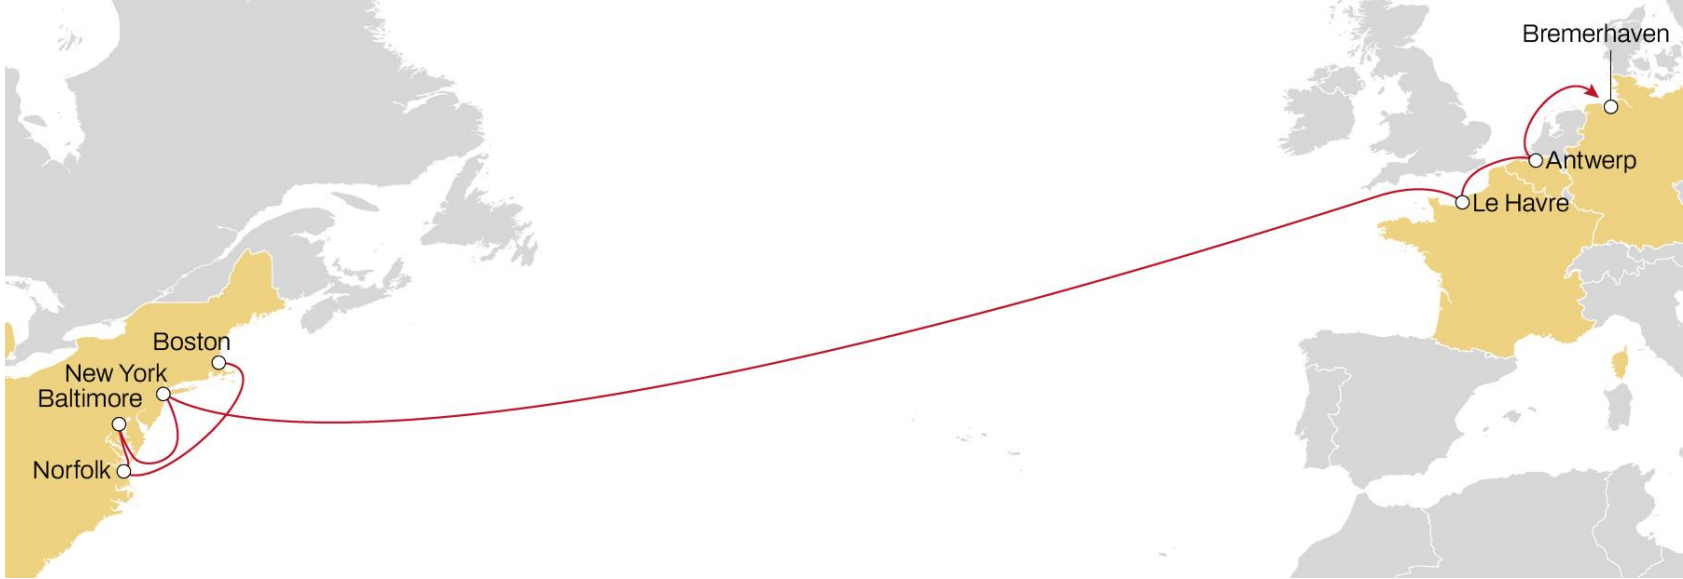

CANADA TO NORTH EUROPE

CANADA EXPRESS

EASTBOUND

- Coverage from both Montreal and Halifax
- Connection to extensive UK, Ireland, Baltic and Scandinavian network

	SINES	VIGO	GIJON	BILBAO	FELIXSTOWE	ANTWERP	LE HAVRE
MONTREAL	15	17	19	20			
HALIFAX	11	13	14	15			
MALAGA							

CANADA TO NORTH EUROPE

MONTREAL EXPRESS 1

EASTBOUND

- **Excellent transit times** to Belgium and Germany
- **Connection** to extensive UK, Ireland, Baltic and Scandinavian network

	ANTWERP	BREMERHAVEN	LE HAVRE	LIVERPOOL
MONTREAL	10	13	16	19

USA TO NORTH EUROPE **NEUSEC 2**

EASTBOUND

- **Market leading** transit times from New York
- **Connection** to extensive UK, Ireland, Baltic and Scandinavian network

	LE HAVRE	ANTWERP	BREMERHAVEN
NORFOLK			
BALTIMORE			
NEW YORK			

	ANTWERP	ROTTERDAM	BREMERHAVEN
VERACRUZ	21	24	26
ALTAMIRA	20	23	24
HOUSTON	18	21	22
NEW ORLEANS	15	18	20
MOBILE	14	16	18
FREEPORT	11	13	15