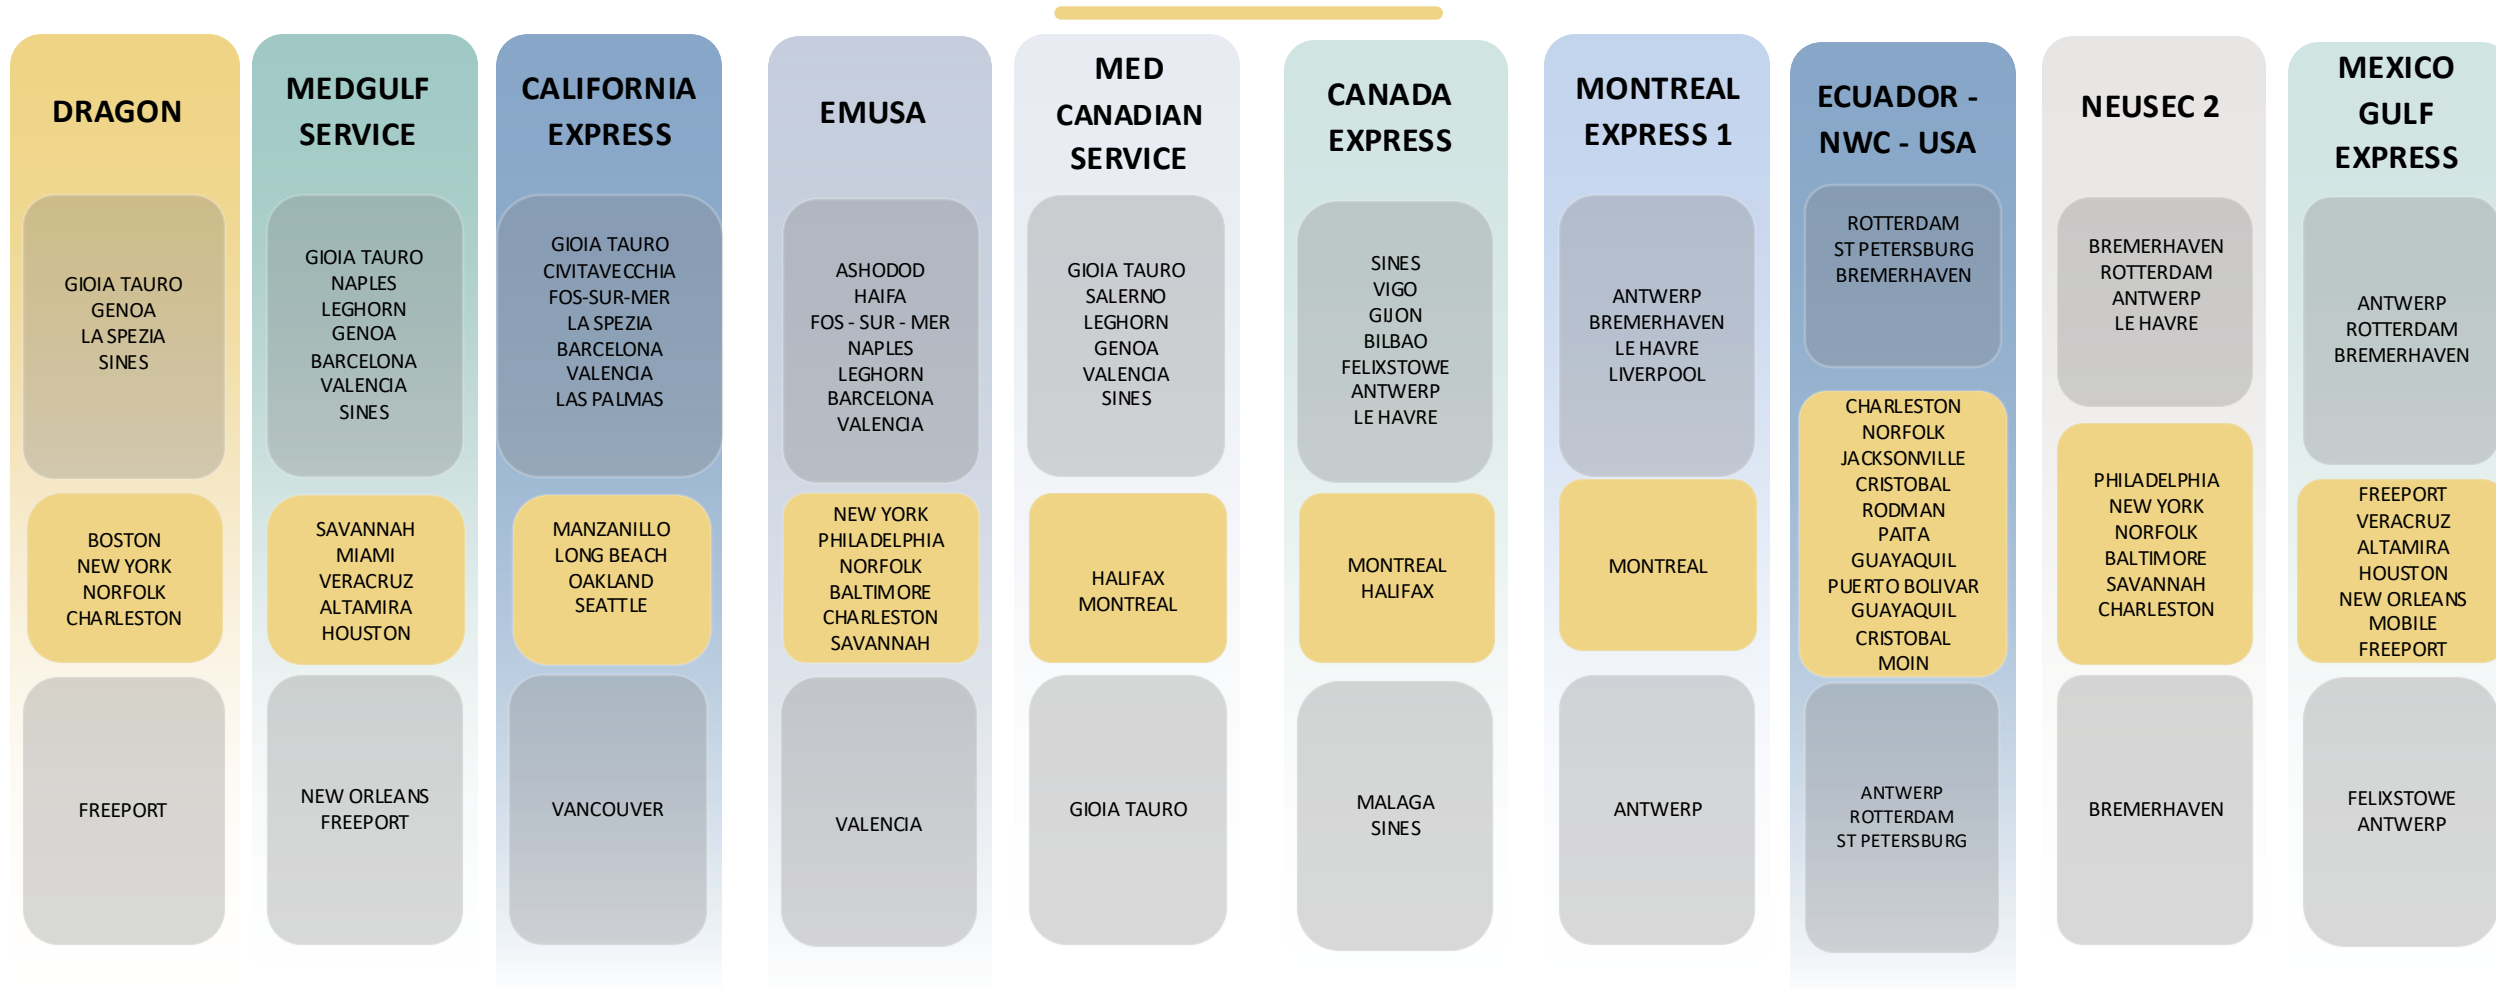

TRANSATLANTIC SERVICES

ALL SERVICES OVERVIEW