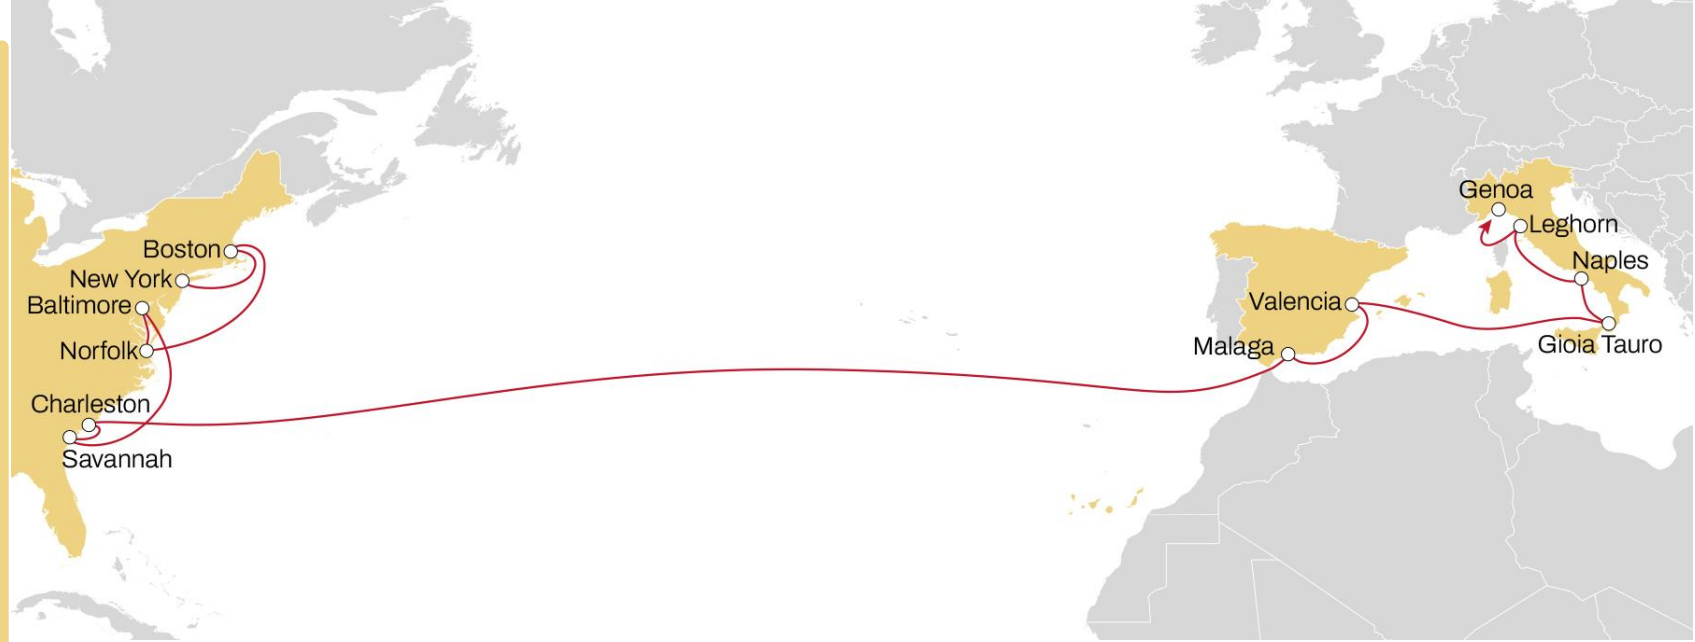

	BOSTON	PHILADELPHIA	NEW YORK	NORFOLK	BALTIMORE	SAVANNAH	CHARLESTON
BREMERHAVEN	15	17	19	22	23	26	28
ROTTERDAM	13	15	17	20	21	24	26
ANTWERP	11	13	15	18	20	23	25
LE HAVRE	9	11	14	16	17	20	22

NORTH EUROPE TO MEXICO & GULF MEXICO GULF EXPRESS

	FREEPORT	VERACRUZ	ALTAMIRA	HOUSTON	NEW ORLEANS	MOBILE
FELIXSTOWE	17	21	24	27	30	32
ANTWERP	15	19	21	25	28	30
ROTTERDAM	13	17	19	23	26	28
BREMERHAVEN	11	15	17	21	24	26

EASTBOUND

USA (NORTH ATLANTIC) TO WEST MEDITERRANEAN **MEDUSEC SERVICE**

EASTBOUND

- **Extended direct coverage** to all major ports in the Mediterranean region
- **Exclusive connection** to South Italy ports
- **Comprehensive coverage** of North Africa and Adriatic ports

	MALAGA	VALENCIA	GIOIA TAURO	NAPLES	LEGHORN	GENOA
NEW YORK	23	24	28	30	33	35
BOSTON	20	22	25	28	31	33
NORFOLK	17	19	22	25	28	30
BALTIMORE	15	17	20	23	26	28
SAVANNAH	11	13	16	19	22	24
CHARLESTON	10	11	15	17	20	22

USA (SOUTH & GULF) TO WEST MEDITERRANEAN **MEDGULF SERVICE**

EASTBOUND

- **The most direct** port pairs connection
- **Direct weekly** connection with Southern Italy ports
- **Weekly sailings** from New Orleans
- **Worldwide coverage** from Freeport hub