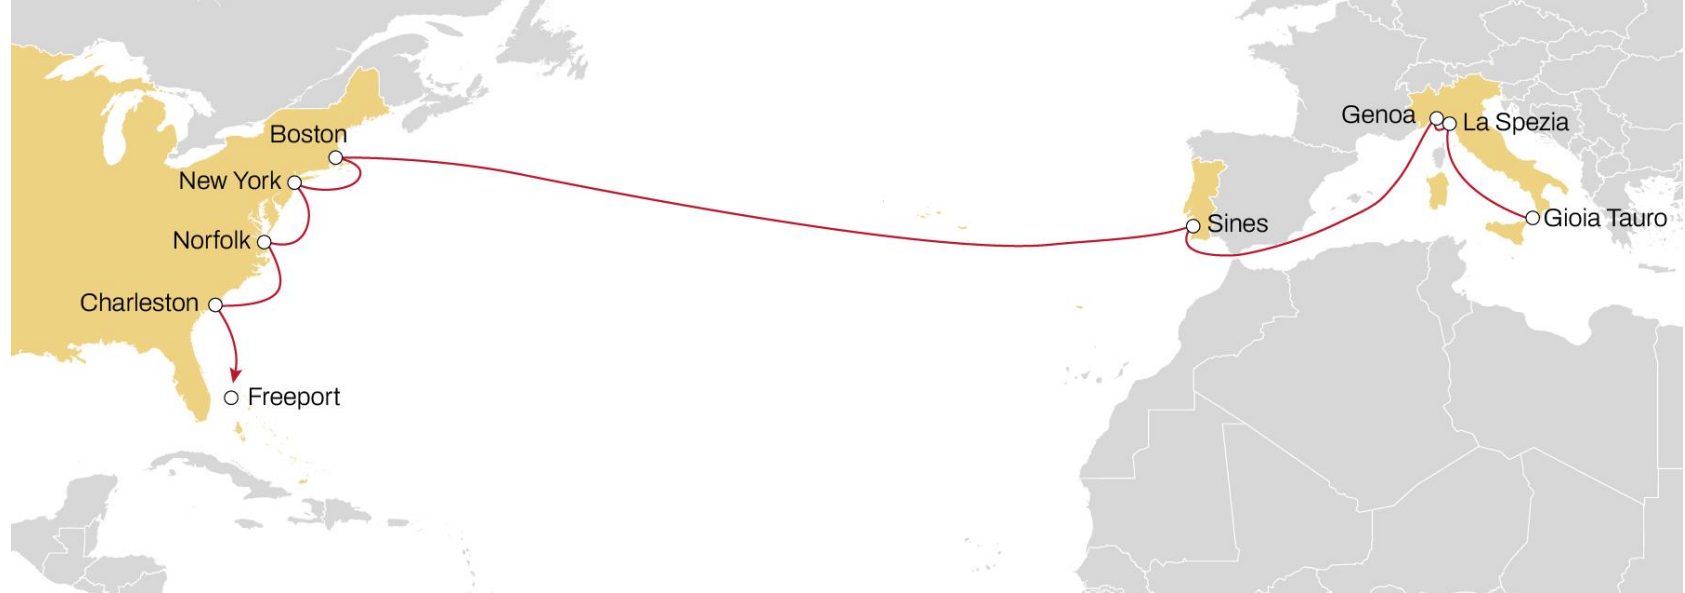

TRANSATLANTIC SERVICES

EUROPE – USA – CANADA - MEXICO

2026

TRANSATLANTIC SERVICES

ALL SERVICES OVERVIEW

WESTBOUND

DRAGON

WESTBOUND

- Weekly sailings
- Exclusive link from Italy, France and Portugal to Main USEC ports

	BOSTON	NEW YORK	NORFOLK	CHARLESTON	FREEPORT
GIOIA TAURO	20	22	27	30	33
LA SPEZIA	16	18	23	26	29
GENOA	12	14	19	22	25
SINES	8	10	15	18	21

WEST MEDITERRANEAN TO USA SOUTH & GULF MEDGULF SERVICE

WESTBOUND

- Weekly sailings
- Full USA Gulf and Mexico direct coverage from Italy, Spain and Portugal
- Best transit times in the market to Savannah and Miami
- Unique coverage from west med to Bahamas

EMUSA

TÜRKIYE/MED TO USA EAST COAST

WESTBOUND

- Weekly sailings
- Exclusive link ex Main MED origins to all USEC
- Unique coverage from north and south of Italy to Philadelphia, Baltimore and main USEC
- Best transit times in the market to New York and Savannah