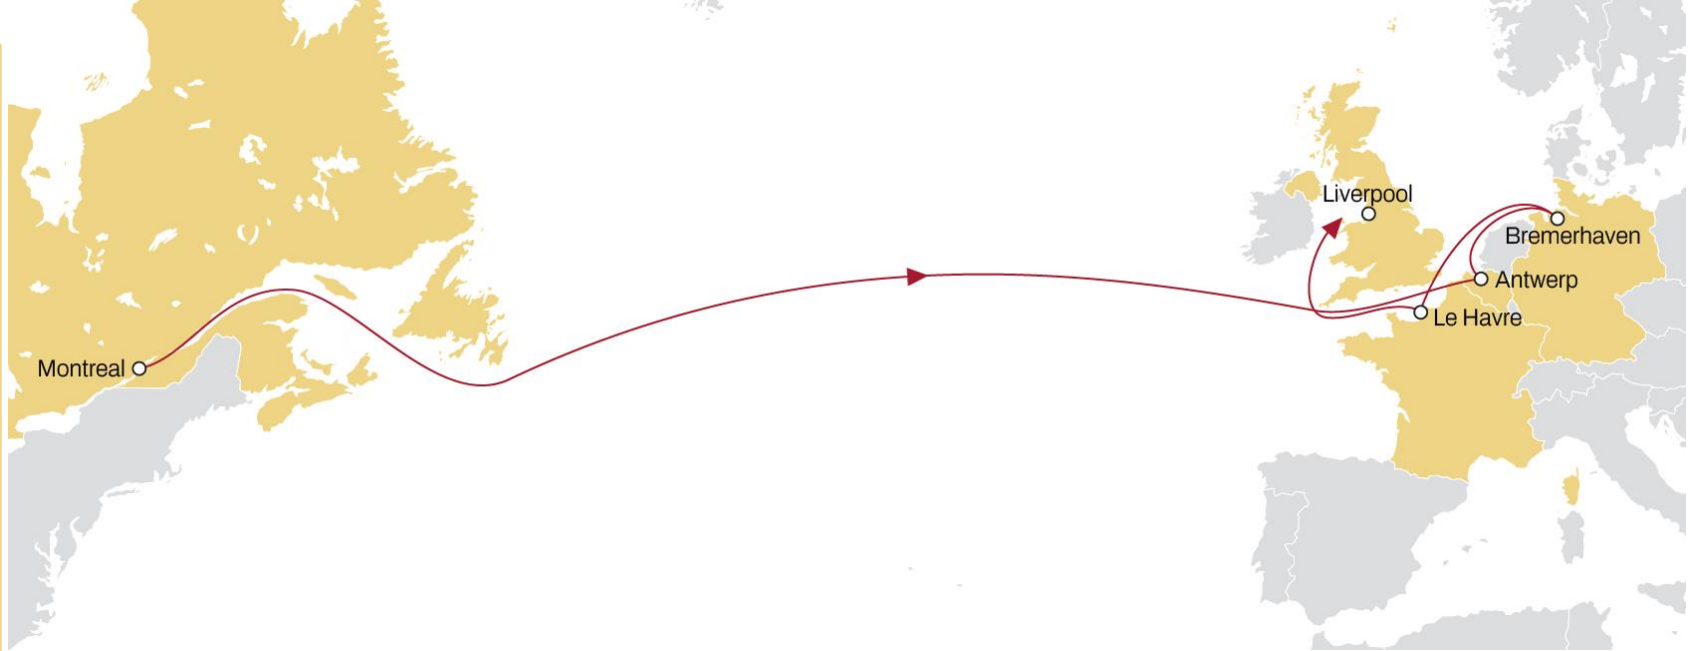

CANADA TO NORTH EUROPE

CANADA EXPRESS

EASTBOUND

- Coverage from both Montreal and Halifax
- Connection to extensive UK, Ireland, Baltic and Scandinavian network

	SINES	VIGO	GIJON	BILBAO	FELIXSTOWE	ANTWERP	LE HAVRE
MONTREAL	15	17	19	20			
HALIFAX	11	13	14	15			
MALAGA							

CANADA TO NORTH EUROPE

MONTREAL EXPRESS 1

EASTBOUND

- **Excellent transit times** to Belgium and Germany
- **Connection** to extensive UK, Ireland, Baltic and Scandinavian network

	ANTWERP	BREMERHAVEN	LE HAVRE	LIVERPOOL
MONTREAL	10	13	16	19

USA TO NORTH EUROPE **NEUSEC 2**

EASTBOUND

- **Market leading** transit times from New York
- **Connection** to extensive UK, Ireland, Baltic and Scandinavian network

	LE HAVRE	ANTWERP	BREMERHAVEN
NORFOLK			
BALTIMORE			
NEW YORK			

	ANTWERP	ROTTERDAM	BREMERHAVEN
VERACRUZ	21	24	26
ALTAMIRA	20	23	24
HOUSTON	18	21	22
NEW ORLEANS	15	18	20
MOBILE	14	16	18
FREEPORT	11	13	15