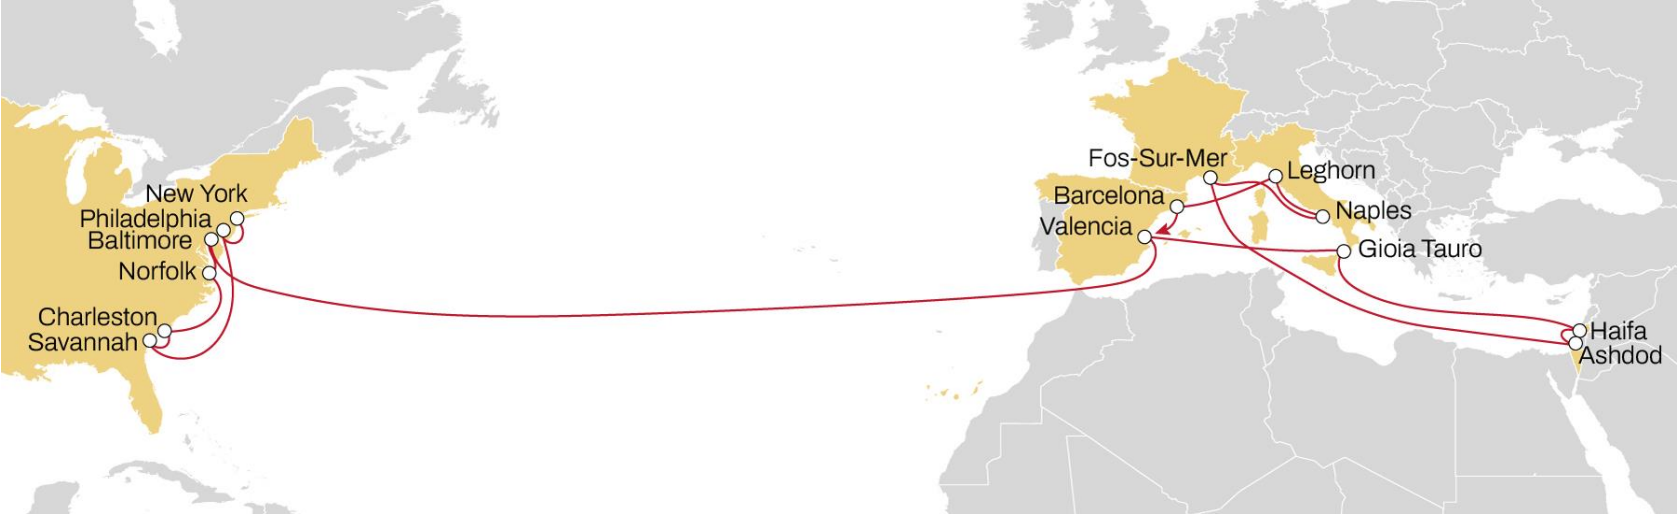

USA TO TÜRKIYE AND WEST MEDITERRANEAN **EMUSA**

EASTBOUND

- **Extensive US East Coast coverage** including **exclusive direct calls** from Boston and Philadelphia
- **Connection** to extensive East Mediterranean and Black Sea network
- **Market leading** transit times to Turkey

	VALENCIA	GIOAIA TAURO	HAIFA	ASHDOD	FOS	NAPLES	LEGHORN	BARCELONA	VALENCIA
NEW YORK	26	30	36	34	40	37	40	35	
PHILADELPHIA	24	28	34	32	38	35	38	33	
SAVANNAH	21	25	31	29	35	32	35	30	
CHARLESTON	19	23	29	27	33	30	33	28	
NORFOLK	20	24	30	28	34	31	34	29	
BALTIMORE	13	17	23	21	27	24	27	22