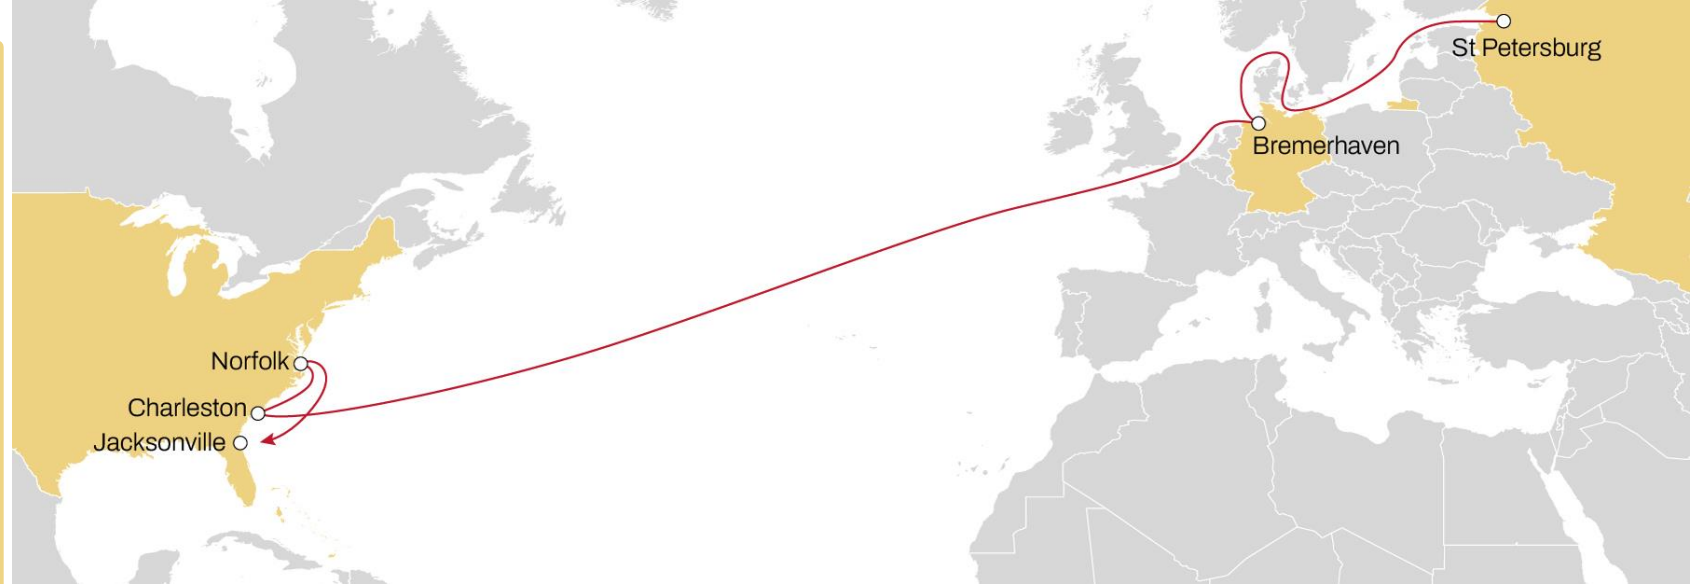

NORTH EUROPE TO CANADA

MONTREAL EXPRESS 1

WESTBOUND

- **Weekly sailings**
- **Extensive coverage** from North Europe to Montreal
- **Faster connection** from Liverpool and Le Havre to Montreal

	MONTREAL
ANTWERP	19
BREMERHAVEN	16
LE HAVRE	14
LIVERPOOL	10

NORTH EUROPE TO USA AND ECUADOR **ECUADOR - NWC - USA**

WESTBOUND

- **Weekly sailings**
- **Exclusive Charleston, Norfolk and Jacksonville service dedicated to North Europe from Rotterdam, Bremerhaven and Baltic**

	CHARLESTON	NORFOLK	JAKSONVILLE
SAINT PETERSBOURG	14	16	19
BREMERHAVEN	10	12	15

NORTH EUROPE TO USA **NEUSEC 2**

WESTBOUND

- **Weekly sailings**
- **Best connection and transit time** from Le Havre, Antwerp, Rotterdam and Bremerhaven to East Coast

	BOSTON	PHILADELPHIA	NEW YORK	NORFOLK	BALTIMORE	SAVANNAH	CHARLESTON
BREMERHAVEN	15	17	19	22	23	26	28
ROTTERDAM	13	15	17	20	21	24	26
ANTWERP	11	13	15	18	20	23	25
LE HAVRE	9	11	14	16	17	20	22

NORTH EUROPE TO MEXICO & GULF MEXICO GULF EXPRESS