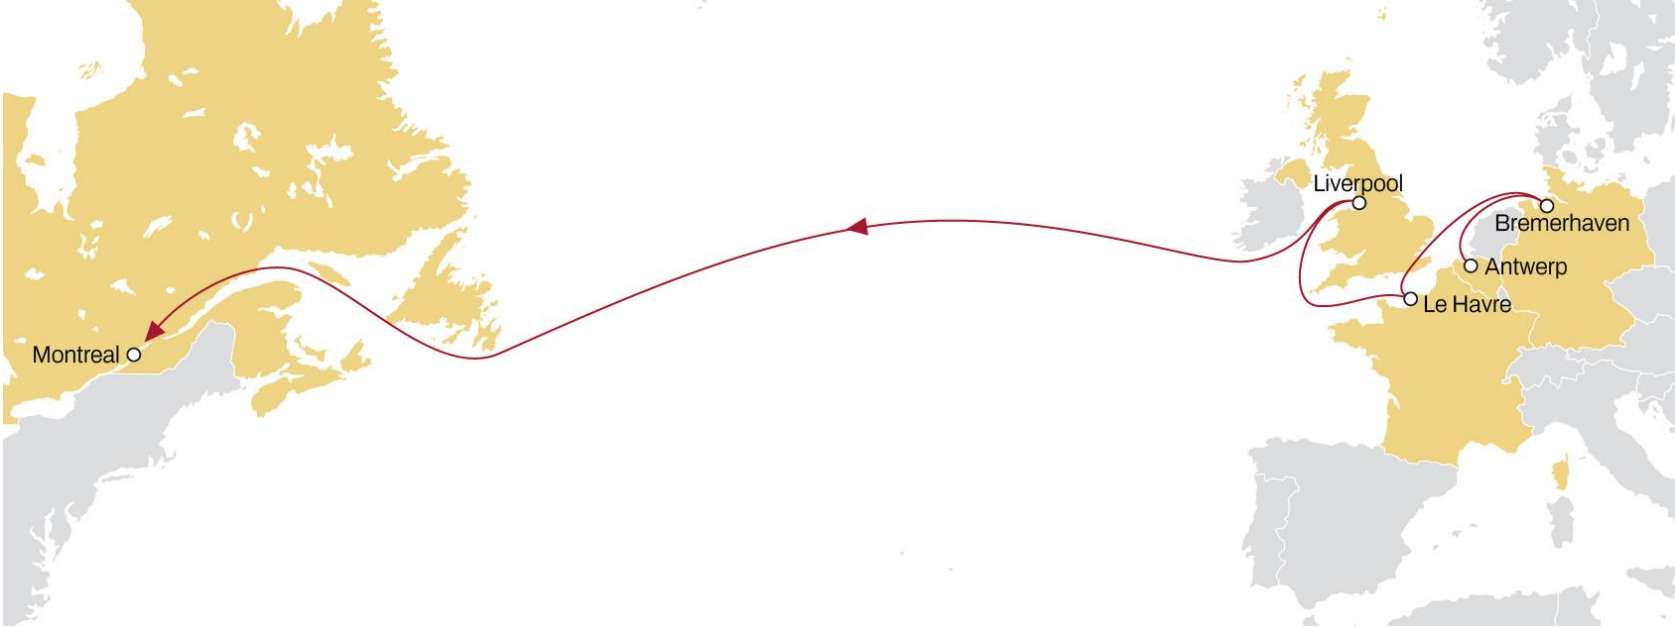

NORTH EUROPE TO CANADA

CANADA EXPRESS

WESTBOUND

- **Weekly** sailings
- **Exclusive connection** from London Gateway to Montreal
- **Unique and direct link** from North of Spain to Montreal

	MONTREAL	HALIFAX
SINES	24	29
VIGO	22	27
GIJON	20	25
BILBAO	18	23
FELIXSTOWE	14	19
ANTWERP	11	16
LE HAVRE	10	15

NORTH EUROPE TO CANADA

MONTREAL EXPRESS 1

WESTBOUND

- **Weekly sailings**
- **Extensive coverage** from North Europe to Montreal
- **Faster connection** from Liverpool and Le Havre to Montreal

	MONTREAL
ANTWERP	19
BREMERHAVEN	16
LE HAVRE	14
LIVERPOOL	10

NORTH EUROPE TO USA AND ECUADOR **ECUADOR - NWC - USA**

WESTBOUND

- **Weekly sailings**
- **Exclusive Charleston, Norfolk and Jacksonville service dedicated to North Europe from Rotterdam, Bremerhaven and Baltic**

	CHARLESTON	NORFOLK	JAKSONVILLE
SAINT PETERSBOURG	14	16	19
BREMERHAVEN	10	12	15

NORTH EUROPE TO USA **NEUSEC 2**

WESTBOUND

- **Weekly sailings**
- **Best connection and transit time** from Le Havre, Antwerp, Rotterdam and Bremerhaven to East Coast