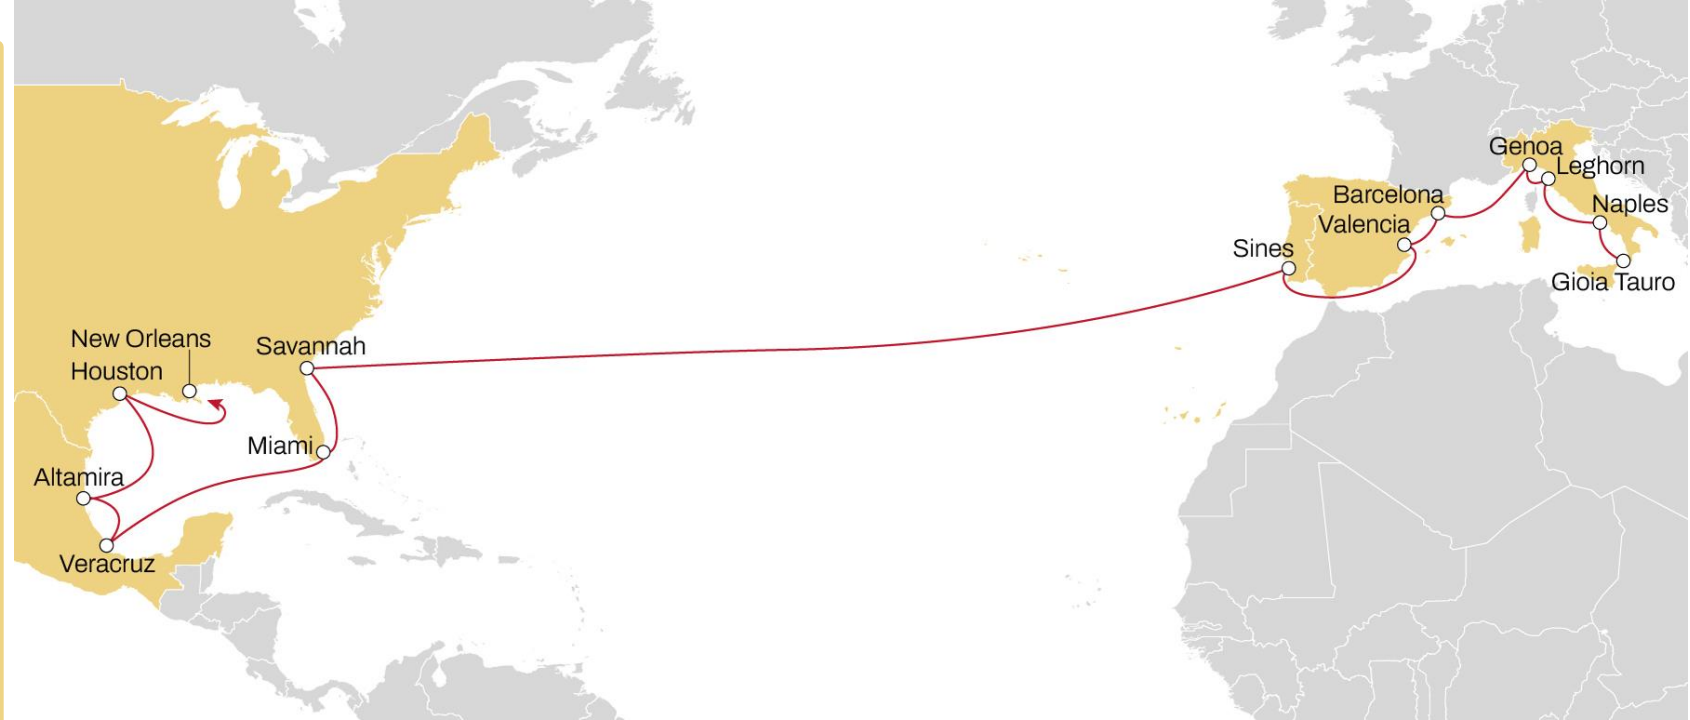

TRANSATLANTIC SERVICES

EUROPE – USA – CANADA - MEXICO

2026

TRANSATLANTIC SERVICES

ALL SERVICES OVERVIEW

WESTBOUND

DRAGON

WESTBOUND

- Weekly sailings
- Exclusive link from Italy, France and Portugal to Main USEC ports

	BOSTON	NEW YORK	NORFOLK	CHARLESTON	FREEPORT
GIOIA TAURO	20	22	27	30	33
LA SPEZIA	16	18	23	26	29
GENOA	12	14	19	22	25
SINES	8	10	15	18	21

WEST MEDITERRANEAN TO USA SOUTH & GULF MEDGULF SERVICE

WESTBOUND

- Weekly sailings
- Full USA Gulf and Mexico direct coverage from Italy, Spain and Portugal
- Best transit times in the market to Savannah and Miami
- Unique coverage from west med to Bahamas

EMUSA

TÜRKIYE/MED TO USA EAST COAST

WESTBOUND

- Weekly sailings
- Exclusive link ex Main MED origins to all USEC
- Unique coverage from north and south of Italy to Philadelphia, Baltimore and main USEC
- Best transit times in the market to New York and Savannah