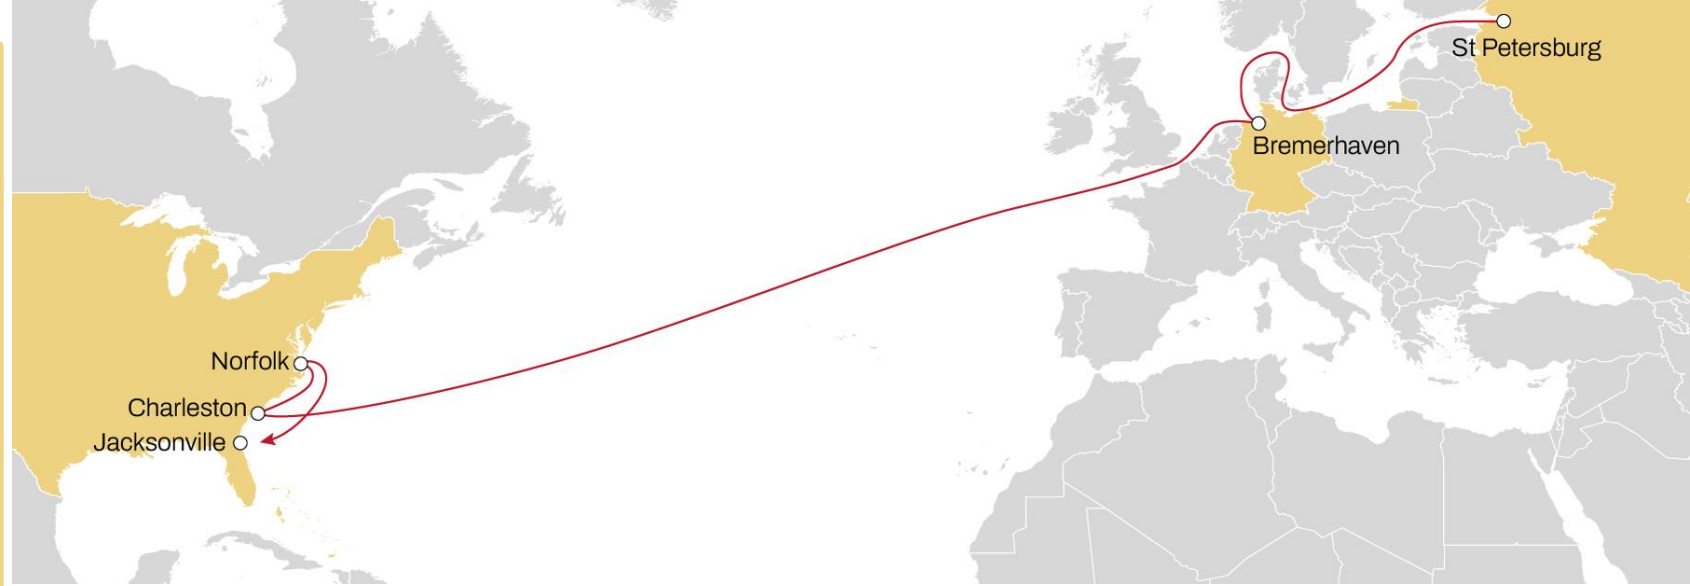

NORTH EUROPE TO CANADA

MONTREAL EXPRESS 1

WESTBOUND

- **Weekly sailings**
- **Extensive coverage** from North Europe to Montreal
- **Faster connection** from Liverpool and Le Havre to Montreal

	MONTREAL
ANTWERP	19
BREMERHAVEN	16
LE HAVRE	14
LIVERPOOL	10

NORTH EUROPE TO USA AND ECUADOR **ECUADOR - NWC - USA**

WESTBOUND

- **Weekly sailings**
- **Exclusive Charleston, Norfolk and Jacksonville service dedicated to North Europe from Rotterdam, Bremerhaven and Baltic**

	CHARLESTON	NORFOLK	JAKSONVILLE
SAINT PETERSBOURG	14	16	19
BREMERHAVEN	10	12	15

NORTH EUROPE TO USA **NEUSEC 2**

WESTBOUND

- **Weekly sailings**
- **Best connection and transit time** from Le Havre, Antwerp, Rotterdam and Bremerhaven to East Coast

	BOSTON	PHILADELPHIA	NEW YORK	NORFOLK	BALTIMORE	SAVANNAH	CHARLESTON
BREMERHAVEN	15	17	19	22	23	26	28
ROTTERDAM	13	15	17	20	21	24	26
ANTWERP	11	13	15	18	20	23	25
LE HAVRE	9	11	14	16	17	20	22

NORTH EUROPE TO MEXICO & GULF MEXICO GULF EXPRESS