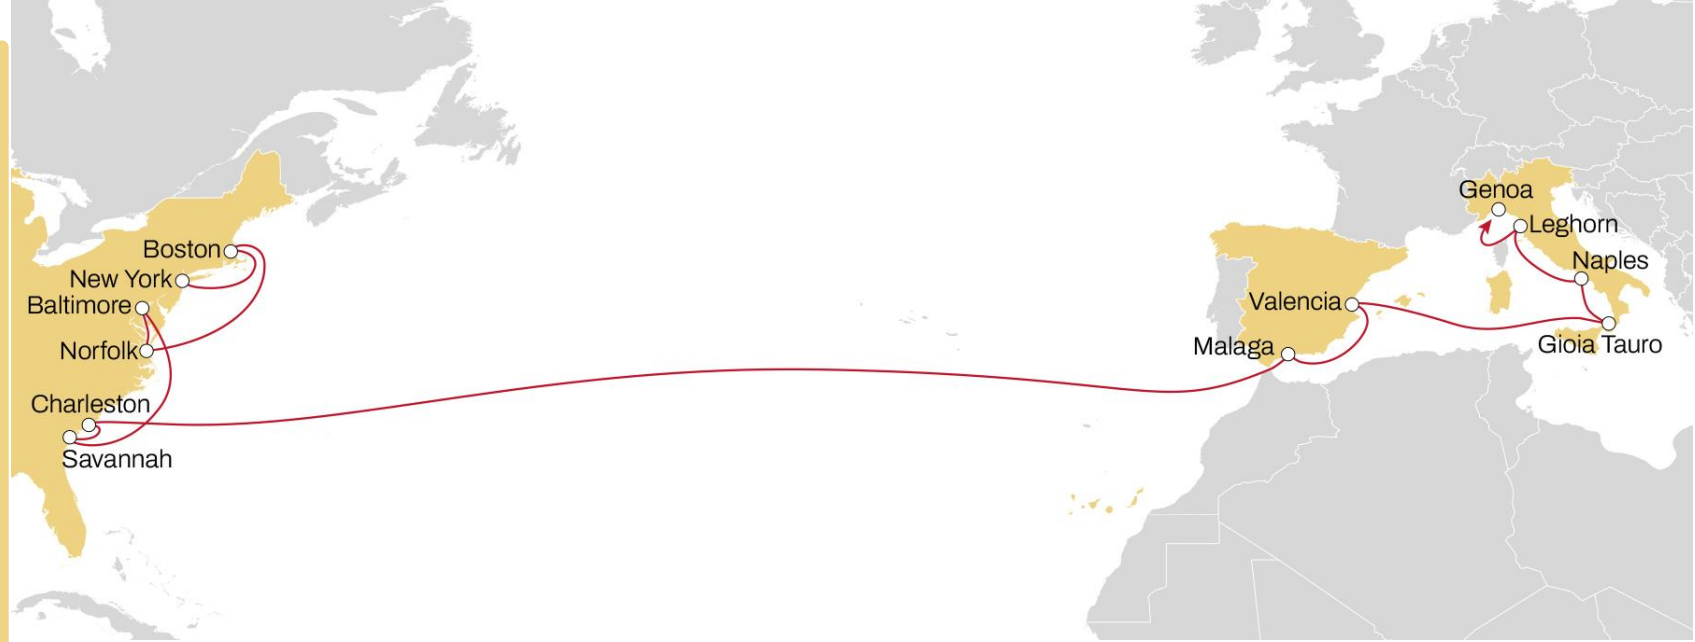

	BOSTON	PHILADELPHIA	NEW YORK	NORFOLK	BALTIMORE	SAVANNAH	CHARLESTON
BREMERHAVEN	15	17	19	22	23	26	28
ROTTERDAM	13	15	17	20	21	24	26
ANTWERP	11	13	15	18	20	23	25
LE HAVRE	9	11	14	16	17	20	22

NORTH EUROPE TO MEXICO & GULF MEXICO GULF EXPRESS

	FREEPORT	VERACRUZ	ALTAMIRA	HOUSTON	NEW ORLEANS	MOBILE
FELIXSTOWE	17	21	24	27	30	32
ANTWERP	15	19	21	25	28	30
ROTTERDAM	13	17	19	23	26	28
BREMERHAVEN	11	15	17	21	24	26

EASTBOUND

USA (NORTH ATLANTIC) TO WEST MEDITERRANEAN **MEDUSEC SERVICE**

EASTBOUND

- **Extended direct coverage** to all major ports in the Mediterranean region
- **Exclusive connection** to South Italy ports
- **Comprehensive coverage** of North Africa and Adriatic ports

	MALAGA	VALENCIA	GIOIA TAURO	NAPLES	LEGHORN	GENOA
NEW YORK	23	24	28	30	33	35
BOSTON	20	22	25	28	31	33
NORFOLK	17	19	22	25	28	30
BALTIMORE	15	17	20	23	26	28
SAVANNAH	11	13	16	19	22	24
CHARLESTON	10	11	15	17	20	22

USA (SOUTH & GULF) TO WEST MEDITERRANEAN **MEDGULF SERVICE**

EASTBOUND

- **The most direct port pairs connection**
- **Direct weekly connection** with Southern Italy ports
- **Weekly sailings** from New Orleans
- **Worldwide coverage** from Freeport hub