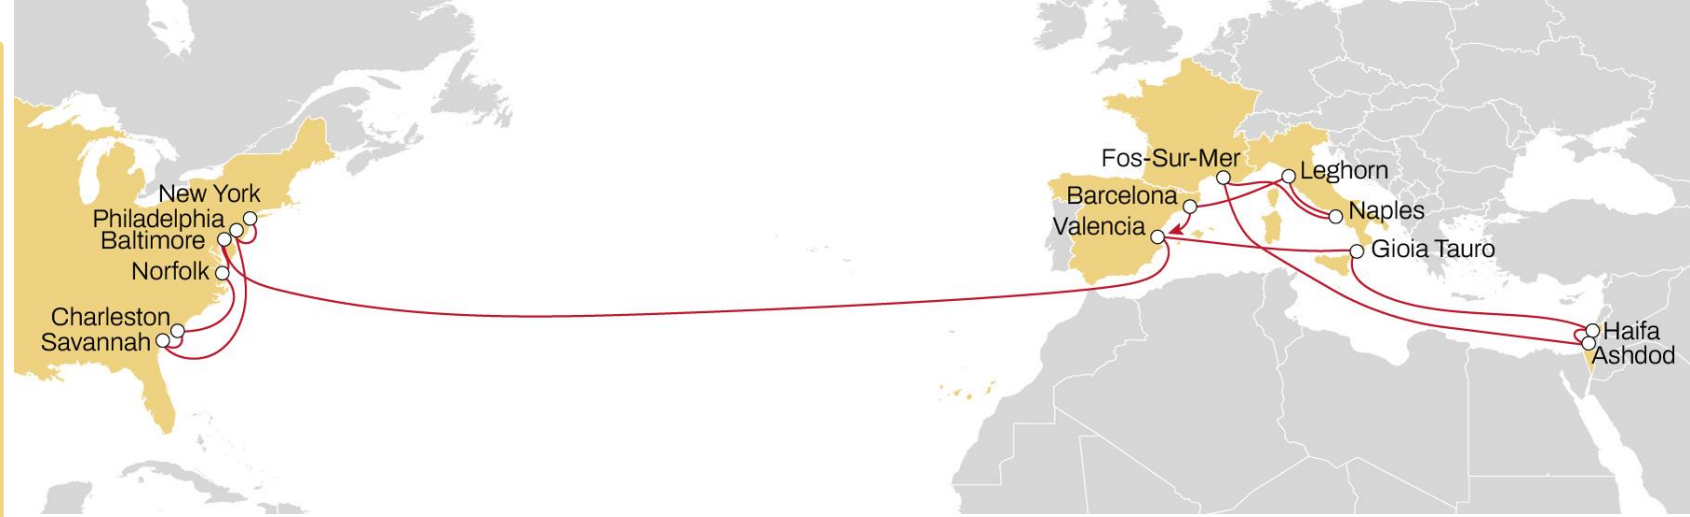

USA TO TÜRKIYE AND WEST MEDITERRANEAN **EMUSA**

EASTBOUND

- **Extensive** US East Coast **coverage** including **exclusive direct calls** from Boston and Philadelphia
- **Connection** to extensive East Mediterranean and Black Sea **network**
- **Market leading** transit times to Turkey

	VALENCIA	GIOAIA TAURO	HAIFA	ASHDOD	FOS	NAPLES	LEGHORN	BARCELONA	VALENCIA
NEW YORK	26	30	36	34	40	37	40	35	
PHILADELPHIA	24	28	34	32	38	35	38	33	
SAVANNAH	21	25	31	29	35	32	35	30	
CHARLESTON	19	23	29	27	33	30	33	28	
NORFOLK	20	24	30	28	34	31	34	29	
BALTIMORE	13	17	23	21	27	24	27	22