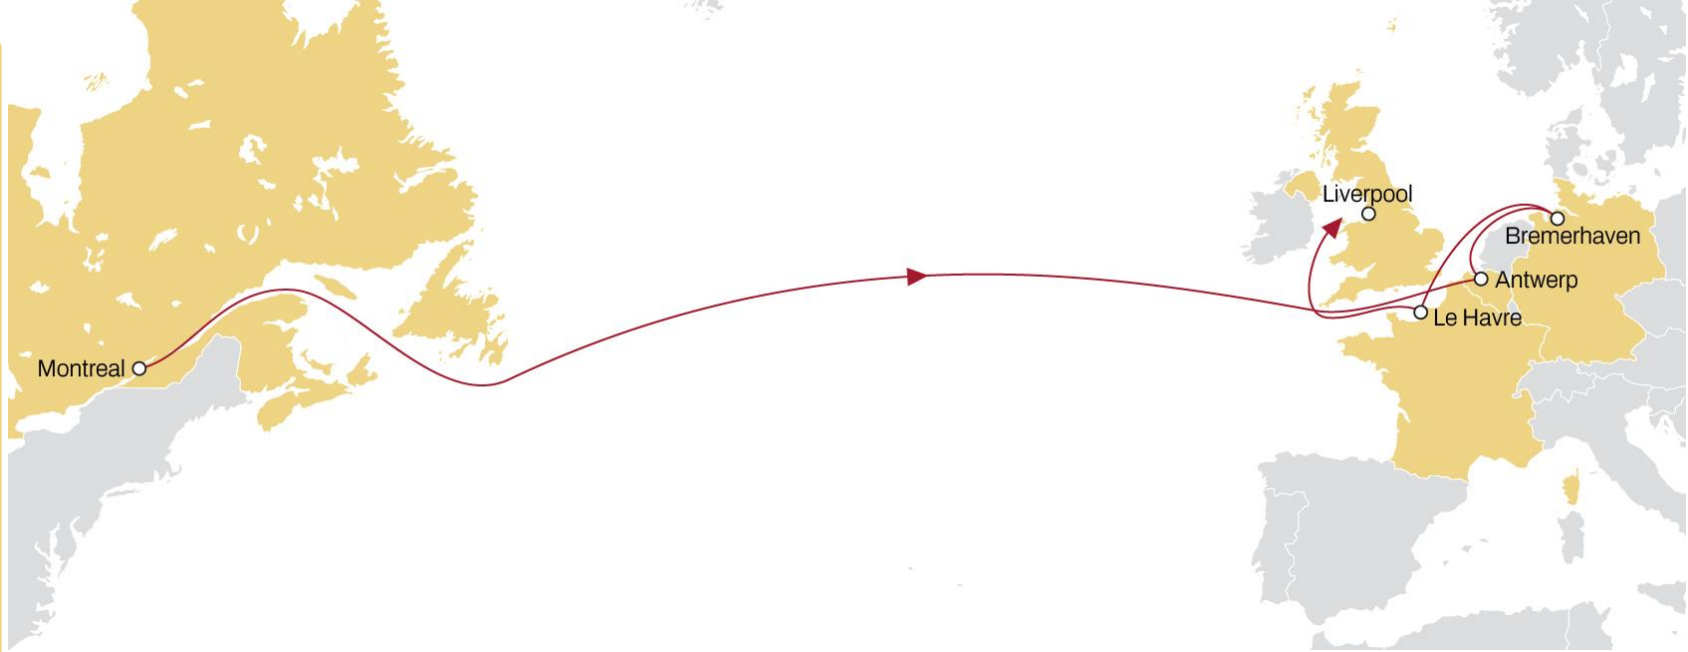

CANADA TO NORTH EUROPE

CANADA EXPRESS

EASTBOUND

- Coverage from both Montreal and Halifax
- Connection to extensive UK, Ireland, Baltic and Scandinavian network

	SINES	VIGO	GIJON	BILBAO	FELIXSTOWE	ANTWERP	LE HAVRE
MONTREAL	15	17	19	20			
HALIFAX	11	13	14	15			
MALAGA							

CANADA TO NORTH EUROPE

MONTREAL EXPRESS 1

EASTBOUND

- **Excellent transit times** to Belgium and Germany
- **Connection** to extensive UK, Ireland, Baltic and Scandinavian network

	ANTWERP	BREMERHAVEN	LE HAVRE	LIVERPOOL
MONTREAL	10	13	16	19

USA TO NORTH EUROPE **NEUSEC 2**

EASTBOUND

- **Market leading** transit times from New York
- **Connection** to extensive UK, Ireland, Baltic and Scandinavian network

	LE HAVRE	ANTWERP	BREMERHAVEN
NORFOLK			
BALTIMORE			
NEW YORK			

	ANTWERP	ROTTERDAM	BREMERHAVEN
VERACRUZ	21	24	26
ALTAMIRA	20	23	24
HOUSTON	18	21	22
NEW ORLEANS	15	18	20
MOBILE	14	16	18
FREEPORT	11	13	15