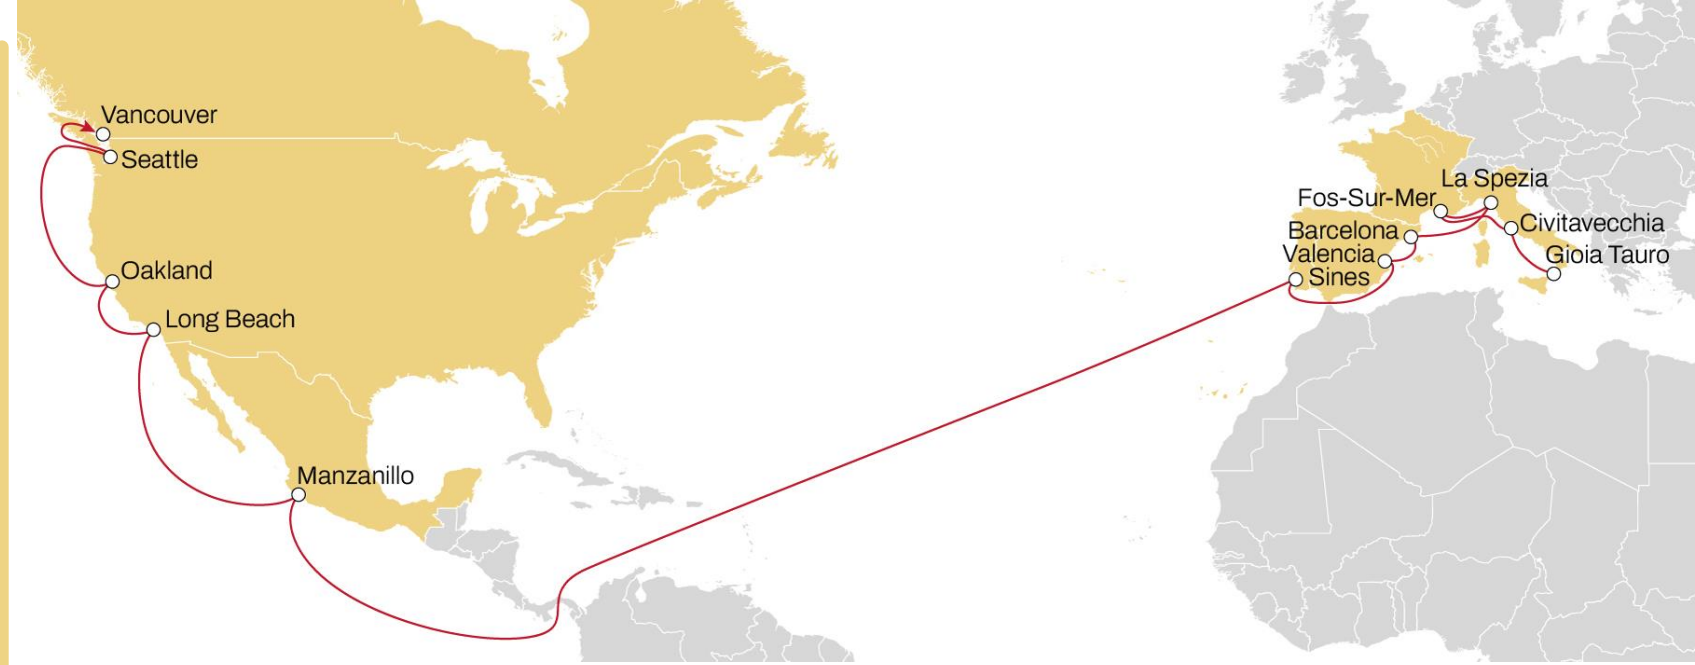

WEST MEDITERRANEAN TO NORTH AMERICA PACIFIC **CALIFORNIA EXPRESS**

WESTBOUND

- **Weekly sailings**
- **Exclusive all water service** from Mediterranean to North America West Coast
- **Seattle destination as MSC exclusive call**

	MANZANILLO	LONG BEACH	OAKLAND	SEATTLE	VANCOUVER
GIOIA TAURO	35	40	42	48	50
CIVITAVECCHIA	32	37	39	45	47
FOS-SUR-MER	28	33	35	41	43
LA SPEZIA	27	32	34	40	42
BARCELONA	26	31	33	39	41
VALENCIA	23	28	30	36	38
SINES	19	24	26	32	34