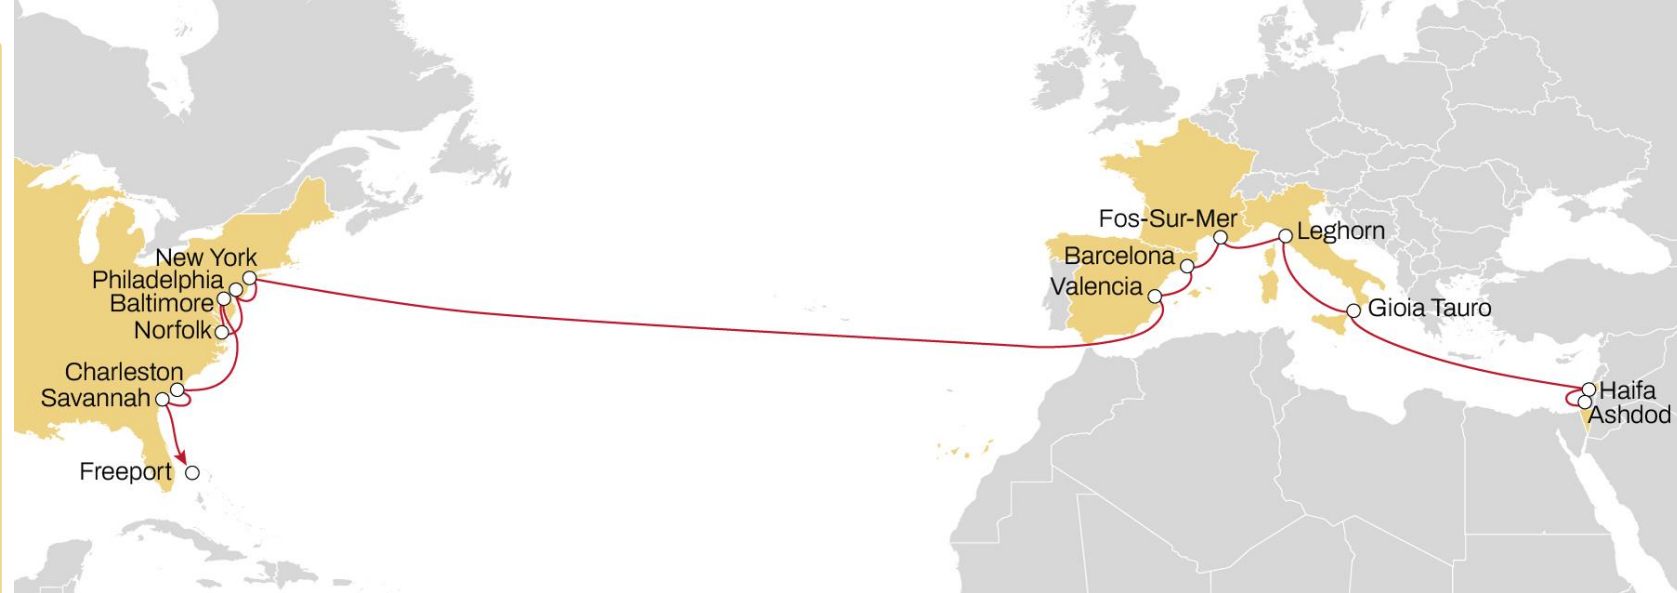

WESTBOUND

- Weekly sailings
- Full USA Gulf and Mexico direct coverage from Italy, Spain and Portugal
- Best transit times in the market to Savannah and Miami
- Unique coverage from West Med to Bahamas

	MANZANILLO	LONG BEACH	OAKLAND	SEATTLE	VANCOUVER
GIOIA TAURO	35	40	42	48	50
CIVITAVECCHIA	32	37	39	45	47
FOS-SUR-MER	28	33	35	41	43
LA SPEZIA	27	32	34	40	42
BARCELONA	26	31	33	39	41
VALENCIA	23	28	30	36	38
SINES	19	24	26	32	34

EMUSA

TÜRKIYE/MED TO USA EAST COAST

WESTBOUND

- Weekly sailings
- Exclusive link ex MED origins to all USEC
- Unique coverage from North and South of Italy to Philadelphia, Baltimore and main USEC
- Direct connection from South France, Fos-sur-Mer to North Atlantic

USA TO NORTH EUROPE **NEUSEC 2**

EASTBOUND

- **Market leading** transit times from New York
- **Connection** to extensive UK, Ireland, Baltic and Scandinavian network

	LE HAVRE	ANTWERP	BREMERHAVEN
NORFOLK			
BALTIMORE			
NEW YORK			