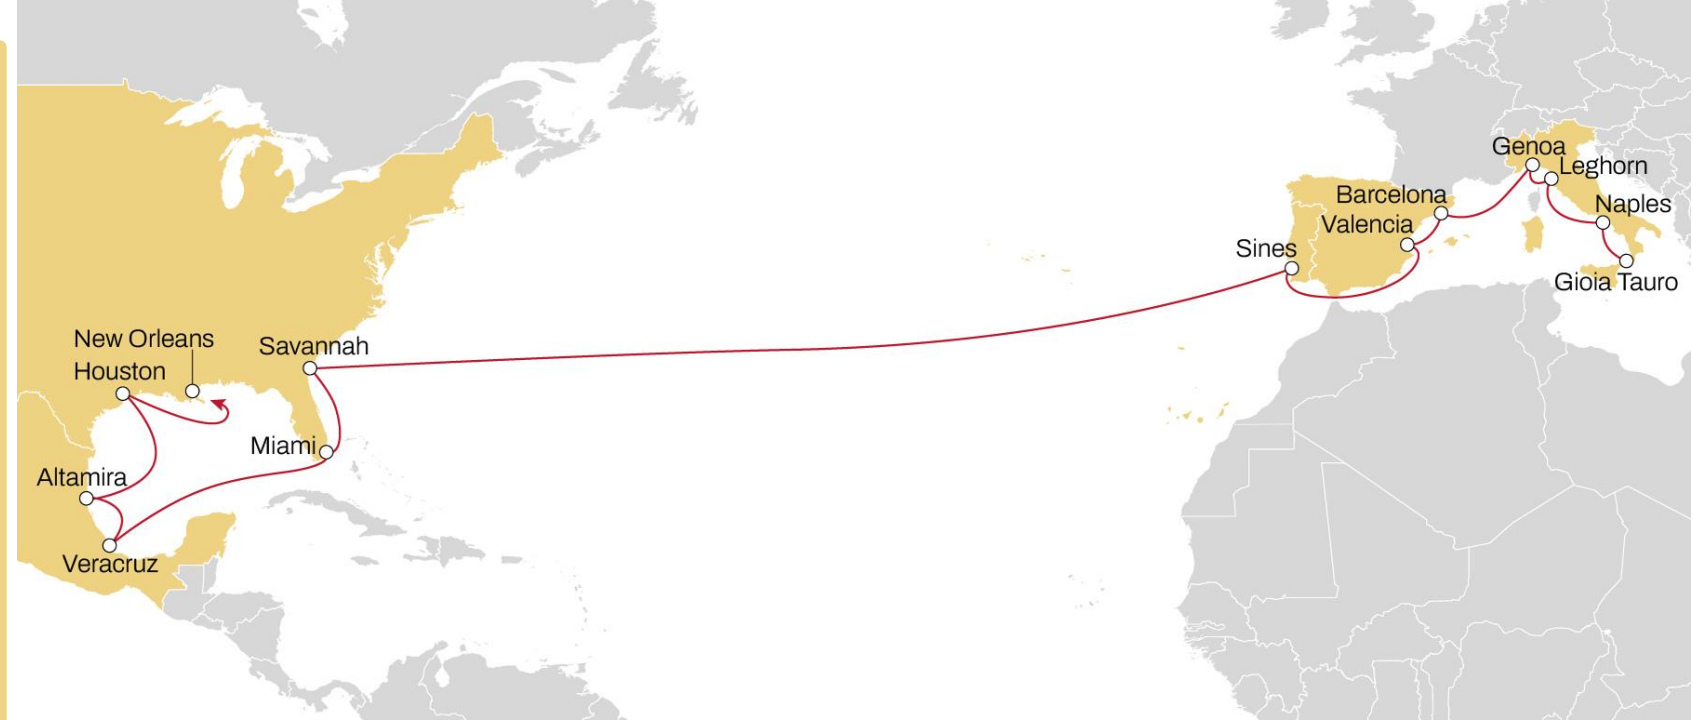

TRANSATLANTIC SERVICES

EUROPE – USA – CANADA - MEXICO

2026

TRANSATLANTIC SERVICES

ALL SERVICES OVERVIEW

WESTBOUND

DRAGON

WESTBOUND

- Weekly sailings
- Exclusive link from Italy and Portugal to Main USEC ports
- Direct connection from Malaga and Andalucia region to US East Coast
- Fastest transit time from Naples to US East Coast on the market

	BOSTON	NEW YORK	BALTIMORE	NORFOLK	SAVANNAH	FREEPORT
MALAGA	22	24	28	29	32	35
GENOA	18	20	24	25	28	31
LA SPEZIA	16	18	21	23	26	29
NAPLES	13	15	18	20	23	26
SINES	7	9	13	14	17	20

Note: Transit times are indicative and subject to change, please visit [msc.com](https://www.msc.com)

WESTBOUND

- Weekly sailings
- Full USA Gulf and Mexico direct coverage from Italy, Spain and Portugal
- Best transit times in the market to Savannah and Miami
- Unique coverage from West Med to Bahamas