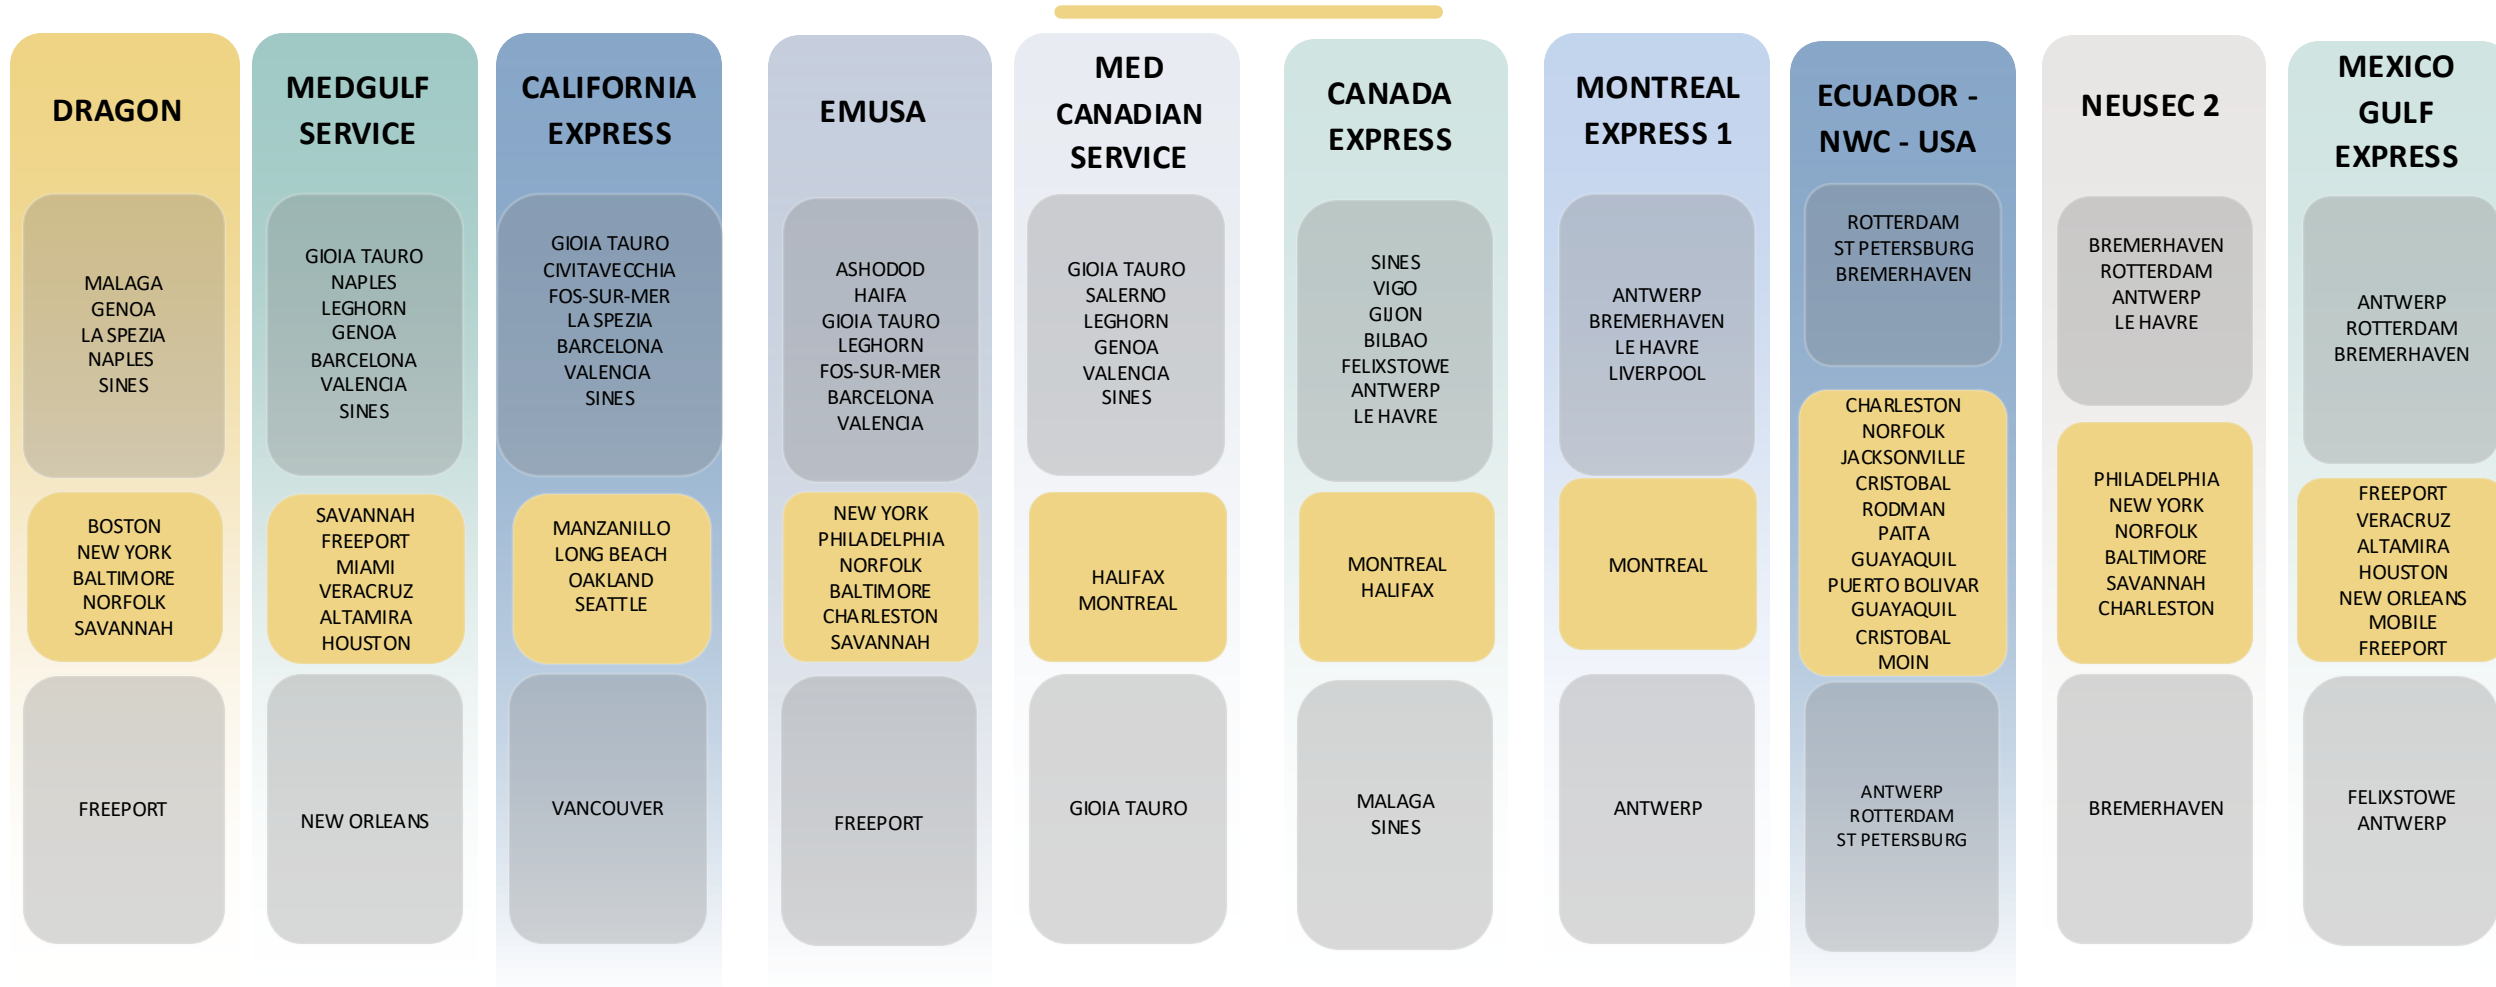

TRANSATLANTIC SERVICES

ALL SERVICES OVERVIEW