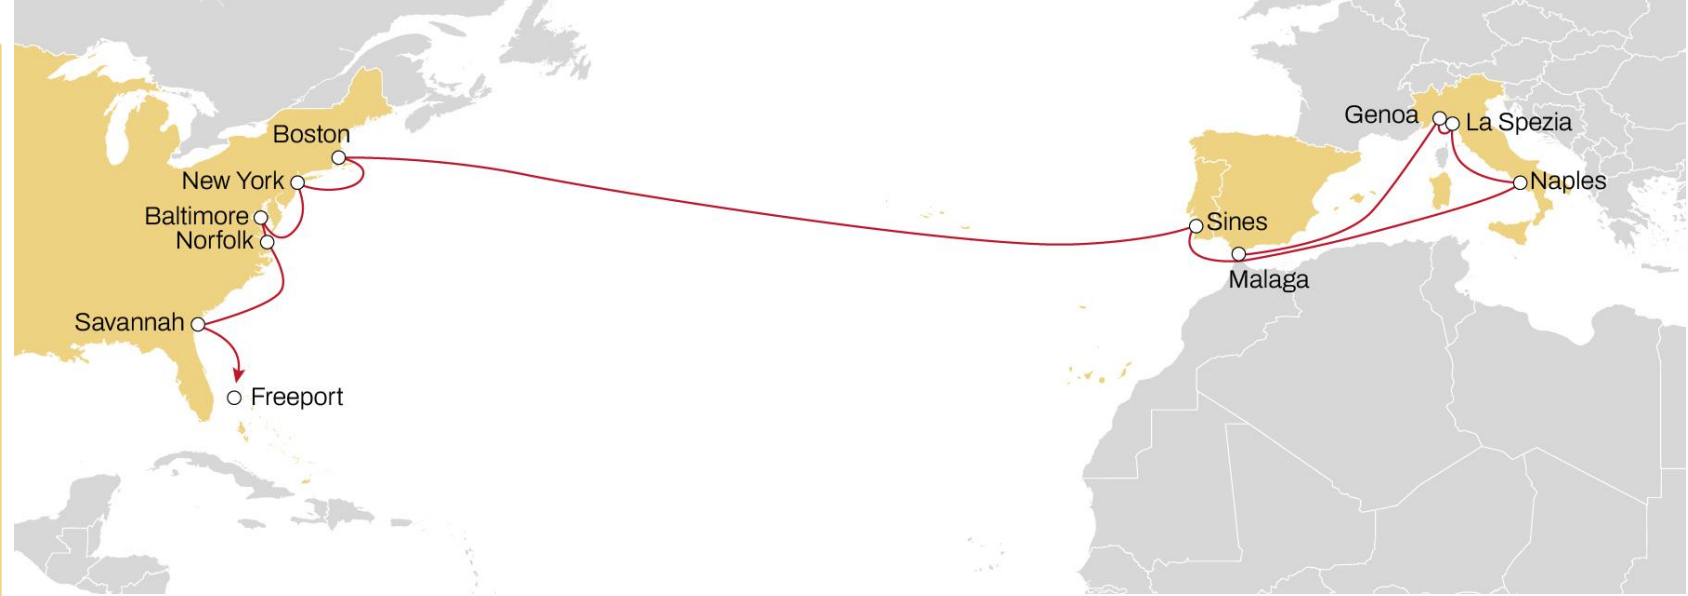

TRANSATLANTIC SERVICES

EUROPE – USA – CANADA - MEXICO

2026

TRANSATLANTIC SERVICES

ALL SERVICES OVERVIEW

WESTBOUND

DRAGON

WESTBOUND

- Weekly sailings
- Exclusive link from Italy and Portugal to Main USEC ports
- Direct connection from Malaga and Andalucia region to US East Coast
- Fastest transit time from Naples to US East Coast on the market

	BOSTON	NEW YORK	BALTIMORE	NORFOLK	SAVANNAH	FREEPORT
MALAGA	22	24	28	29	32	35
GENOA	18	20	24	25	28	31
LA SPEZIA	16	18	21	23	26	29
NAPLES	13	15	18	20	23	26
SINES	7	9	13	14	17	20

Note: Transit times are indicative and subject to change, please visit [msc.com](https://www.msc.com)

WESTBOUND

- Weekly sailings
- Full USA Gulf and Mexico direct coverage from Italy, Spain and Portugal
- Best transit times in the market to Savannah and Miami
- Unique coverage from West Med to Bahamas