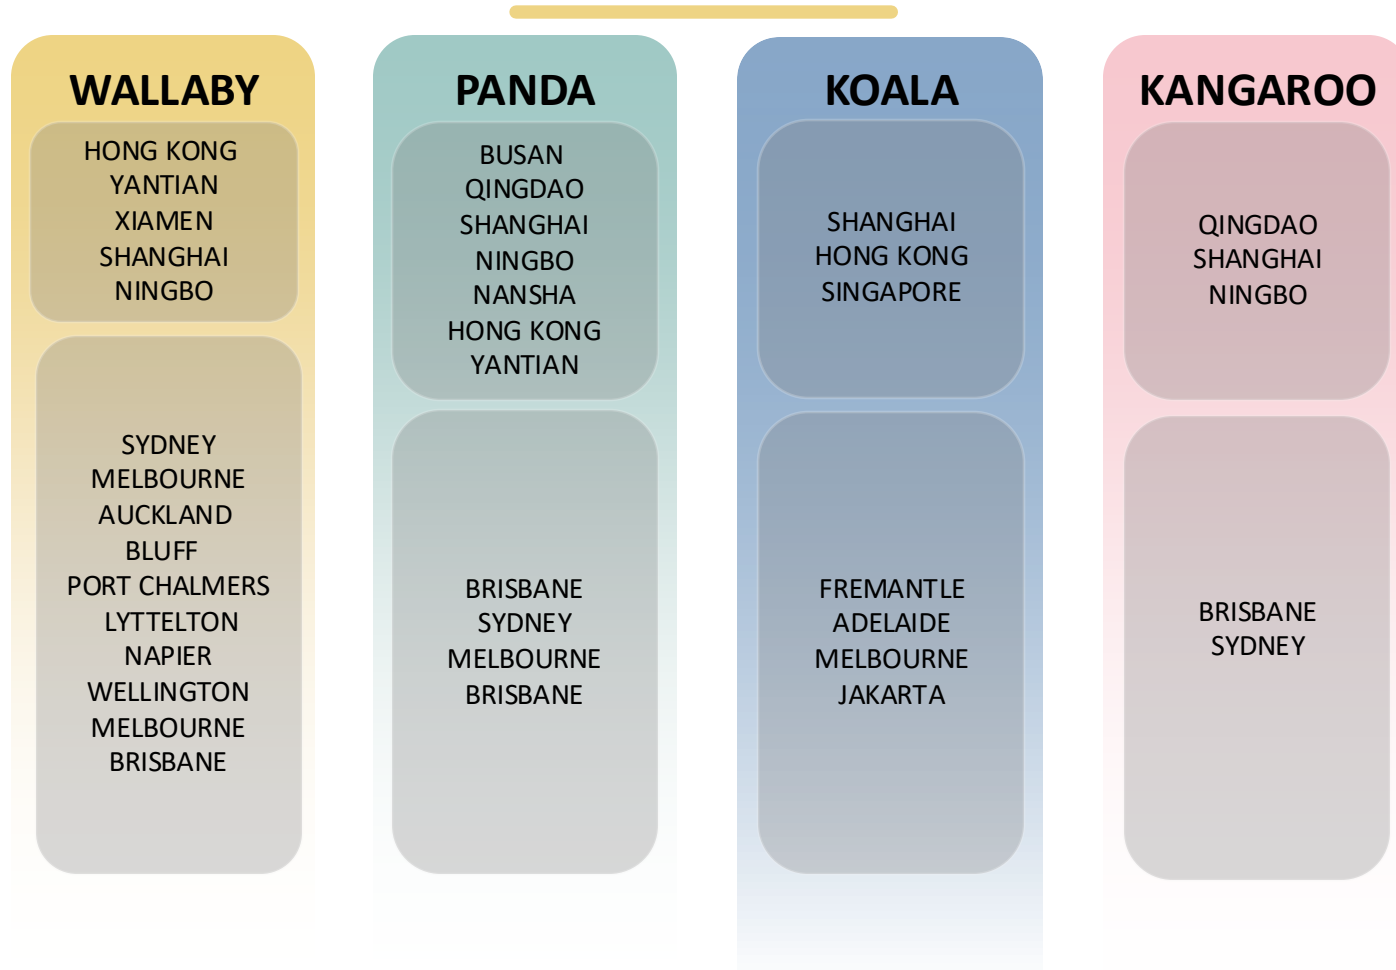

ASIA - OCEANIA

2026

ASIA - OCEANIA OVERVIEW

ASIA TO OCEANIA

ASIA TO OCEANIA

WALLABY

SOUTHBOUND

- Direct service China to New Zealand
- New direct call in Xiamen
- Fast transit time ex Shanghai and Ningbo

	SYDNEY	MELBOURNE	AUCKLAND	BLUFF	PORT CHALMERS	LYTTELTON	NAPIER	WELLINGTON
HONG KONG	23	28	34	38	41	42	45	46
YANTIAN	21	26	32	37	40	41	43	45
XIAMEN	19	24	30	34	37	38	41	42
SHANGHAI	16	21	27	31	34	35	38	40
NINGBO	14	18	25	29	32	33	36	37

ASIA TO OCEANIA

PANDA

SOUTHBOUND

- Fast transit time from SPRC to Australia EC
- Good port coverage at origin

	BRISBANE	SYDNEY	MELBOURNE
BUSAN	30	33	37
QINGDAO	26	30	34
SHANGHAI	24	27	31
NINGBO	21	25	29
NANSHA	17	21	25
HONG KONG	16	20	24
YANTIAN	15	19	23

WALLABY

NORTHBOUND

- **Direct service** from New Zealand / Australia to Hong Kong / China
- Wide coverage of New Zealand ports
- **Transshipment Hub** in Tauranga / Melbourne to Americas, Europe, India and Middle East
- **Fast and competitive** transit time for perishable/chilled cargo