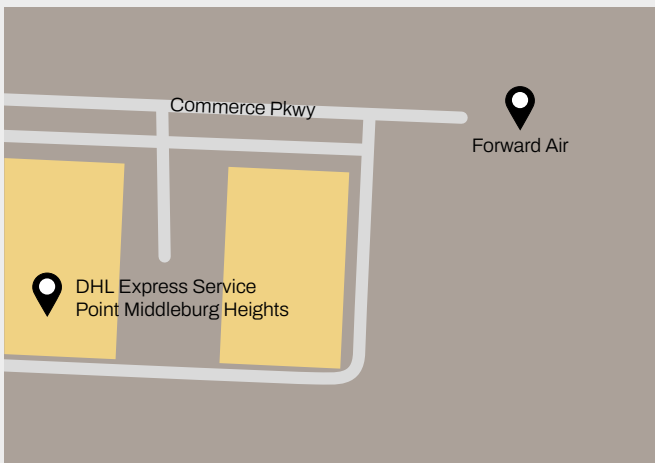

EXPORT DROP-OFF STATION CLE / CLEVELAND

Dear valued customers, MSC Air Cargo has established an export cargo drop-off station in CLE / Cleveland. Your export cargo can be dropped at our partner Forward Air Inc.