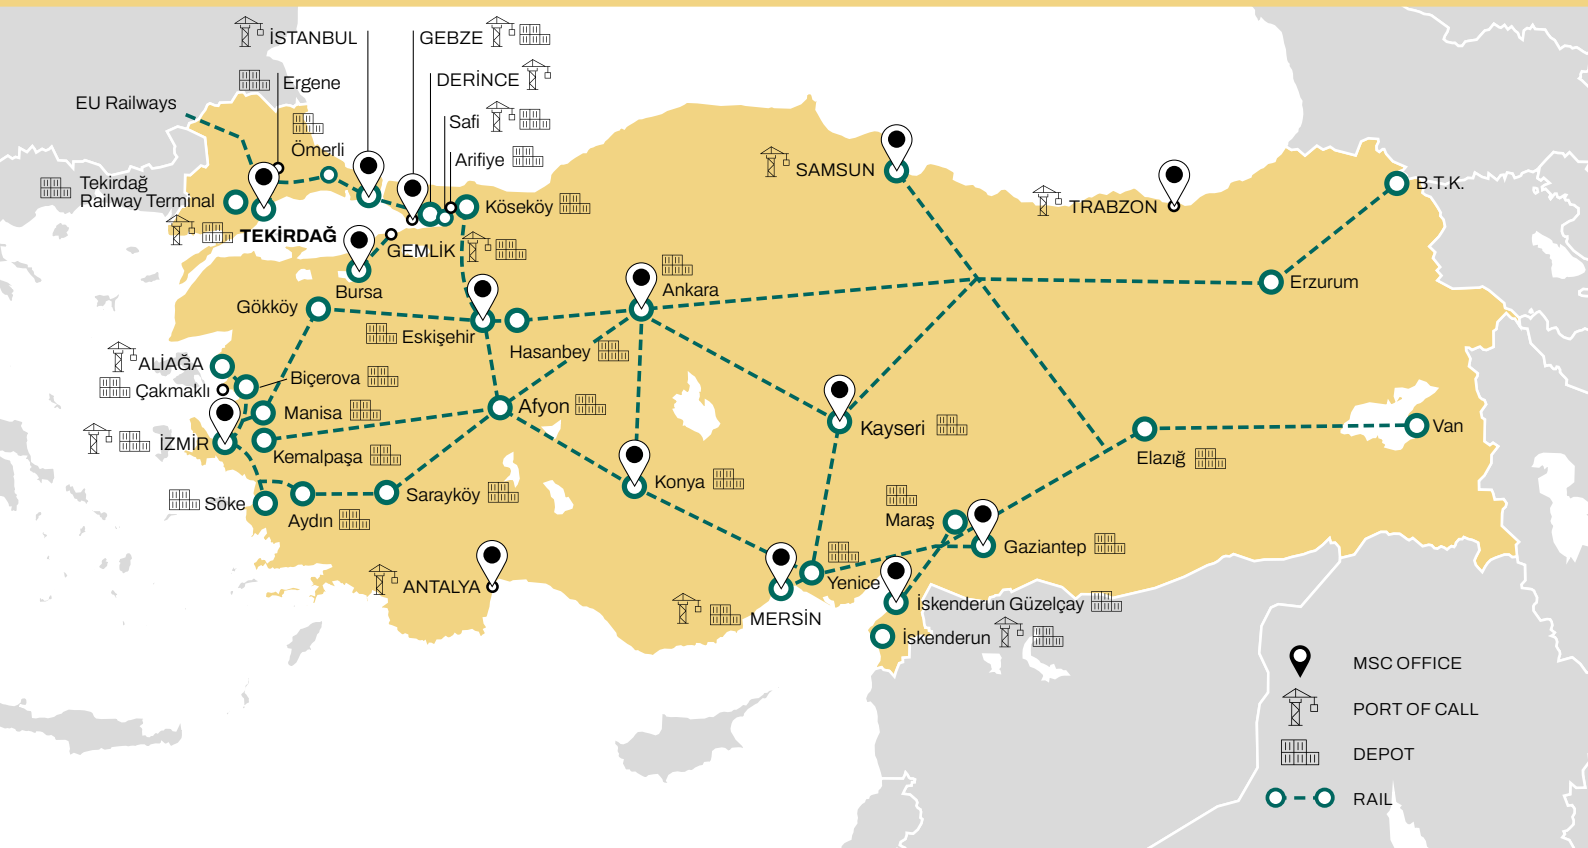

# DOOR-TO-DOOR-SOLUTIONS SECURE YOUR SUPPLY CHAIN WITH MSC

MSC's door-to-door solutions are the perfect alternative to road transportation across national borders, enabling an uninterrupted and safer supply chain. Our extensive network of sea transport and rail services helps you to ensure a continuous flow of goods to reach your customers. Simply tell us what you're shipping and where it needs to go, and we'll take care of the rest.

## CONNECTING TURKIYE TO THE WORLD

30 | DEPOT

23 | DEPOT CONNECTED WITH RAILWAYS

14 | PORTS

15 | OFFICES