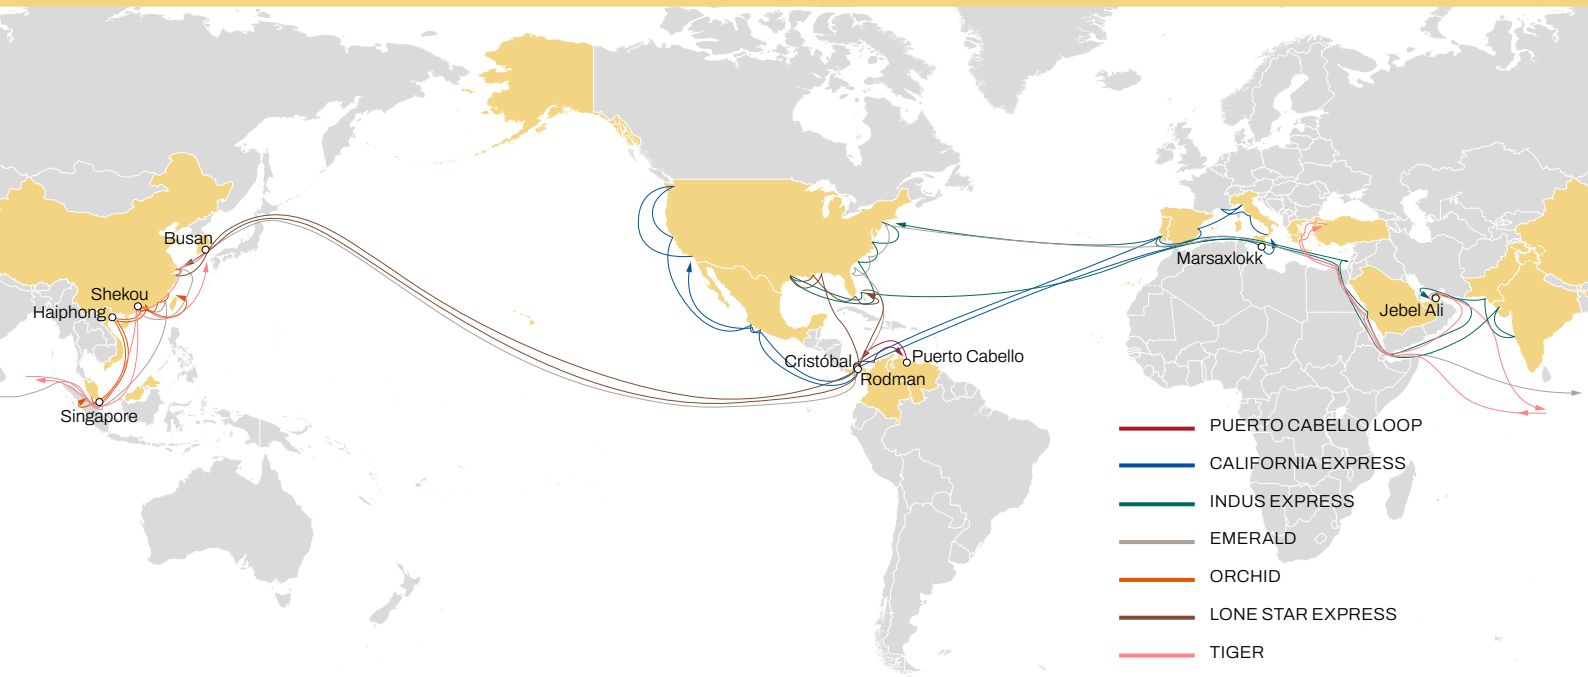

YOUR BUSINESS PARTNER IN GREEN MUNG BEANS TRANSPORTATION

MSC Venezuela is ready for the new green mung bean season. Our team of experts offers logistical support at every step of your supply chain, transporting Venezuelan green mung beans with the greatest possible care to its main markets around the world.

CONNECTING VENEZUELA TO THE WORLD

POD	PUERTO CABELLO
MERSIN	31 days
JEBEL ALI	38 days
LAEM CHABANG	58 days
PORT KLANG	58 days
SURABAYA	58 days
HAIPHONG	65 days
MUNDRA	65 days
NHAVA SHEVA	65 days

Transit times are indicative and subject to change without prior notice, please visit [msc.com](https://www.msc.com)

GLOBAL COVERAGE

Biweekly departures from **Puerto Cabello and La Guaira** to the main destinations in the **Mediterranean, Middle East and Asia**

EXPERTS IN GREEN MUNG BEANS TRANSPORTATION

Local team with extensive knowledge in the handling and transportation of green mung beans